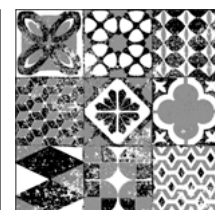

HARDY WHITE

HARDY PLUMB

SIZES: / FORMATOS:

HARDY  
75x75 cm/30"x30"  
RC [MC] M724

HARDY  
60x120 cm/24"x48"  
RC [MC] M894

HARDY  
60x60 cm/24"x24"  
RC [MC] M683

HARDY DECOR  
60x60 cm/24"x24"  
RC [MC] M683