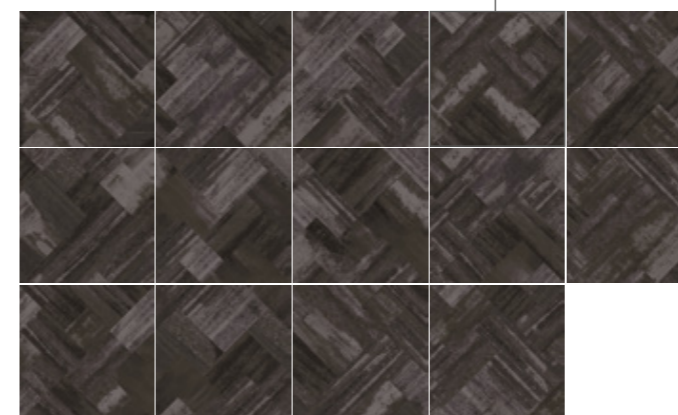

DECOR BRUSH BLACK (14 DIFFERENT PIECES)