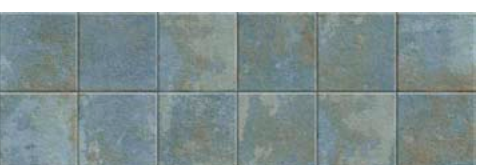

HERITAGE collection

wall: HERITAGE R90 WHITE (30x90 cm).

wall: HERITAGE R90 BLUE (30x90 cm), BARRICA 30 BONE (30x120 cm).
floor: BARRICA 30 BONE (30x120 cm).

COLORES COLORS	PASTA BLANCA · WHITE BODY 30x90 cm · 11,8"x35,4"	ACABADOS FINISHES
WHITE	●	MATT with digital effects finishing
GREEN	●	
BLUE	●	
Variedad gráfica Graphic variety	4 piezas · 4 pieces	

HERITAGE R90

| PASTA BLANCA · WHITE BODY | RECTIFICADO · RECTIFIED |
 | 30x90 cm · 11,8"x35,4" |
 | MATE · MATT |

HERITAGE R90 WHITE | 30x90 cm | B44
 Rejunte recomendado Manhattan. - Recommended grouting Manhattan.

HERITAGE R90 GREEN | 30x90 cm | B44
 Rejunte recomendado Caramelo. - Recommended grouting Caramelo.

HERITAGE R90 BLUE | 30x90 cm | B44
 Rejunte recomendado Cement. - Recommended grouting Cement.

wall: HERITAGE R90 GREEN Y WHITE (30x90 cm).
 floor: BALI LUX 60 WHITE (60x60 cm).