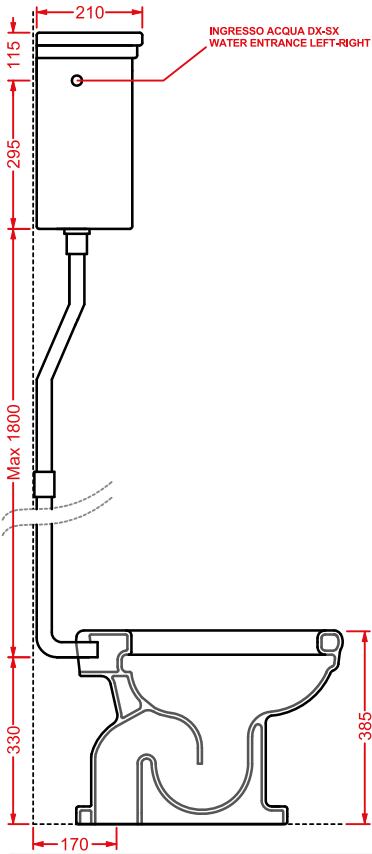

vaso monoblocco P + cassetta monoblocco  
close-coupled WC (P) + ceramic cistern

**HEV008 + HEC001 HERMITAGE**

vaso monoblocco S + cassetta monoblocco  
close-coupled WC (S) + ceramic cistern

### HEV002 + HEC004 HERMITAGE

vaso terra S con cassetta alta + coperchio  
WC (S) + high ceramic cistern + cover