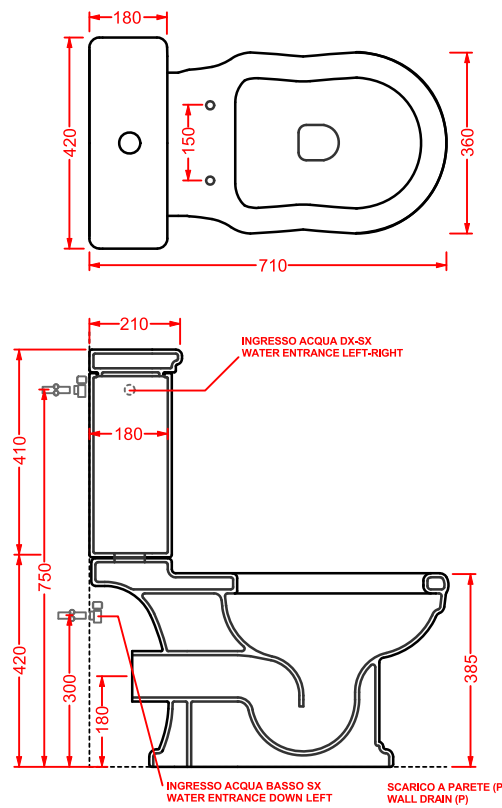

**HEB003 HERMITAGE**

bidet sospeso  
wall-hung bidet

**HEV002 (S)/HEV003 (P) HERMITAGE**

vaso terra scarico S e P  
WC with floor drain and wall drain

**HEB002 HERMITAGE**

bidet terra  
floor bidet

**HEV004 + HEC001 HERMITAGE**

vaso monoblocco P + cassetta monoblocco  
close-coupled WC (P) + ceramic cistern

**HEV008 + HEC001 HERMITAGE**

vaso monoblocco S + cassetta monoblocco  
close-coupled WC (S) + ceramic cistern