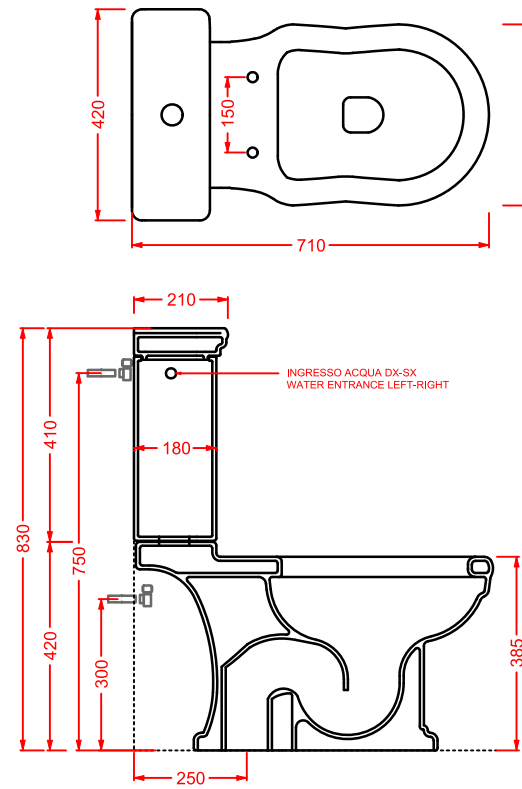

**HEB003 HERMITAGE**

bidet sospeso  
wall-hung bidet

**HEV002 (S)/HEV003 (P) HERMITAGE**

vaso terra scarico S e P  
WC with floor drain and wall drain

**HEB002 HERMITAGE**

bidet terra  
floor bidet

**HEV004 + HEC001 HERMITAGE**

vaso monoblocco P + cassetta monoblocco  
close-coupled WC (P) + ceramic cistern

**HEV008 + HEC001 HERMITAGE**

vaso monoblocco S + cassetta monoblocco  
close-coupled WC (S) + ceramic cistern