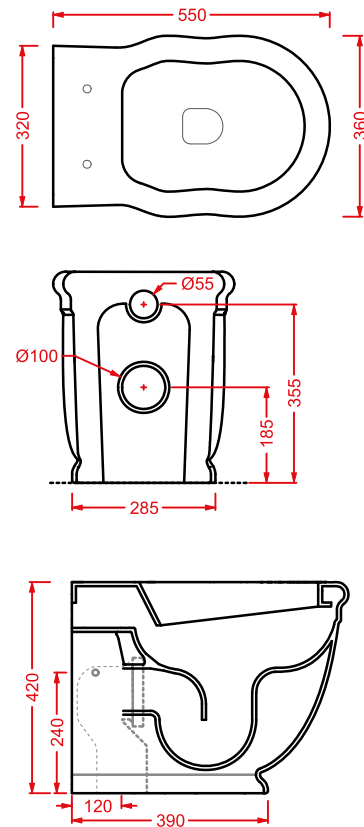

HEV005

vaso terra filomuro
back to wall WC