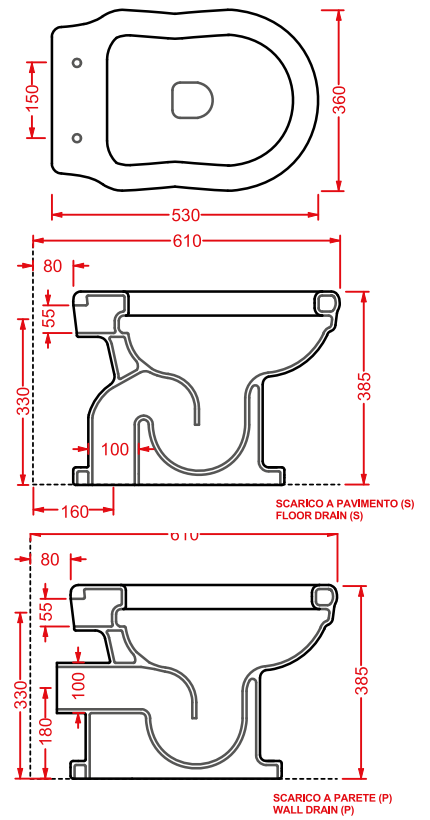

HEV002 (S)/HEV003 (P) HERMITAGE

vaso terra scarico S e P
WC with floor drain and wall drain