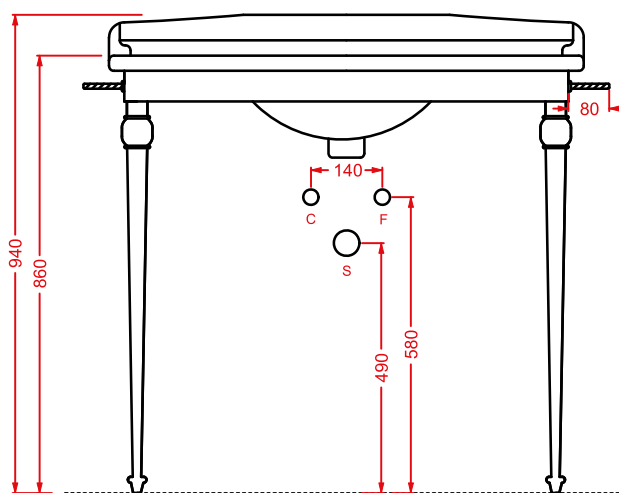

HEA016 HERMITAGE

struttura cromata consolle 92
chromed structure consolle 92