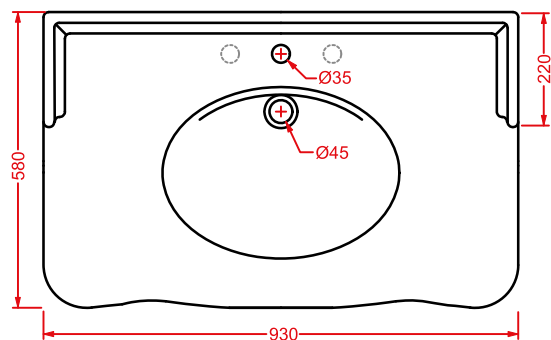

HEL005 + HEC003 HERMITAGE

consolle 92 + gambe ceramica
consolle 92 + ceramic legs