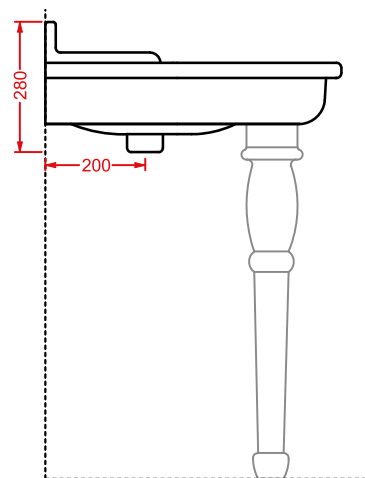

HEL005 + HEC003 HERMITAGE

consolle 92 + gambe ceramica
consolle 92 + ceramic legs