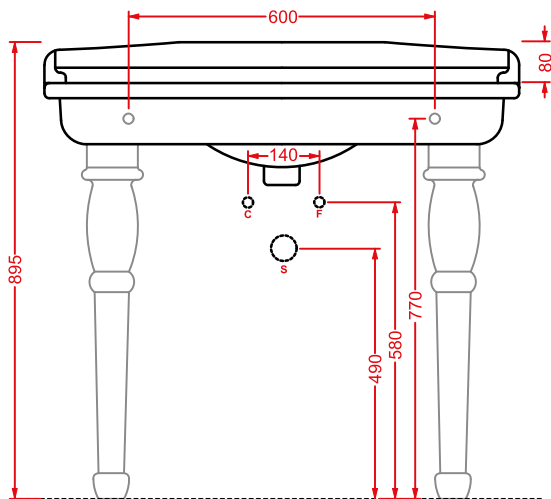

HEL005 + HEC003 HERMITAGE

consolle 92 + gambe ceramica
consolle 92 + ceramic legs