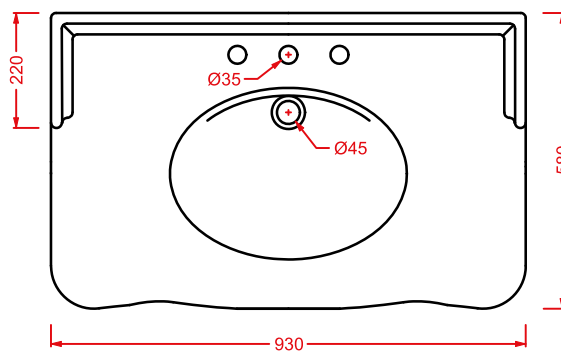

HEA016 HERMITAGE

struttura cromata consolle 92
chromed structure consolle 92