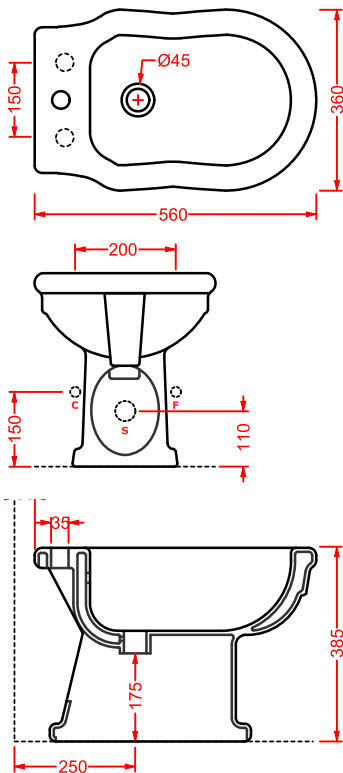

**HEB003 HERMITAGE**

bidet sospeso  
wall-hung bidet

**HEV002 (S)/HEV003 (P) HERMITAGE**

vaso terra scarico S e P  
WC with floor drain and wall drain

**HEB002 HERMITAGE**

bidet terra  
floor bidet

**HEV004 + HEC001 HERMITAGE**

vaso monoblocco P + cassetta monoblocco  
close-coupled WC (P) + ceramic cistern

**HEV008 + HEC001 HERMITAGE**

vaso monoblocco S + cassetta monoblocco  
close-coupled WC (S) + ceramic cistern