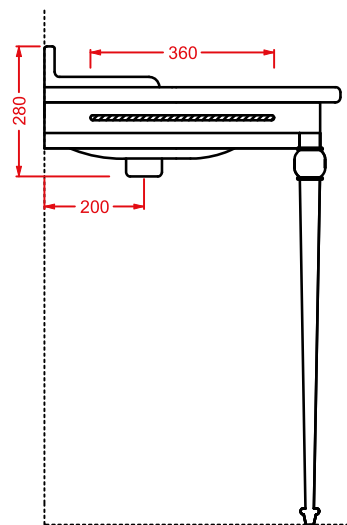

HEA016 HERMITAGE

struttura cromata consolle 92
chromed structure consolle 92