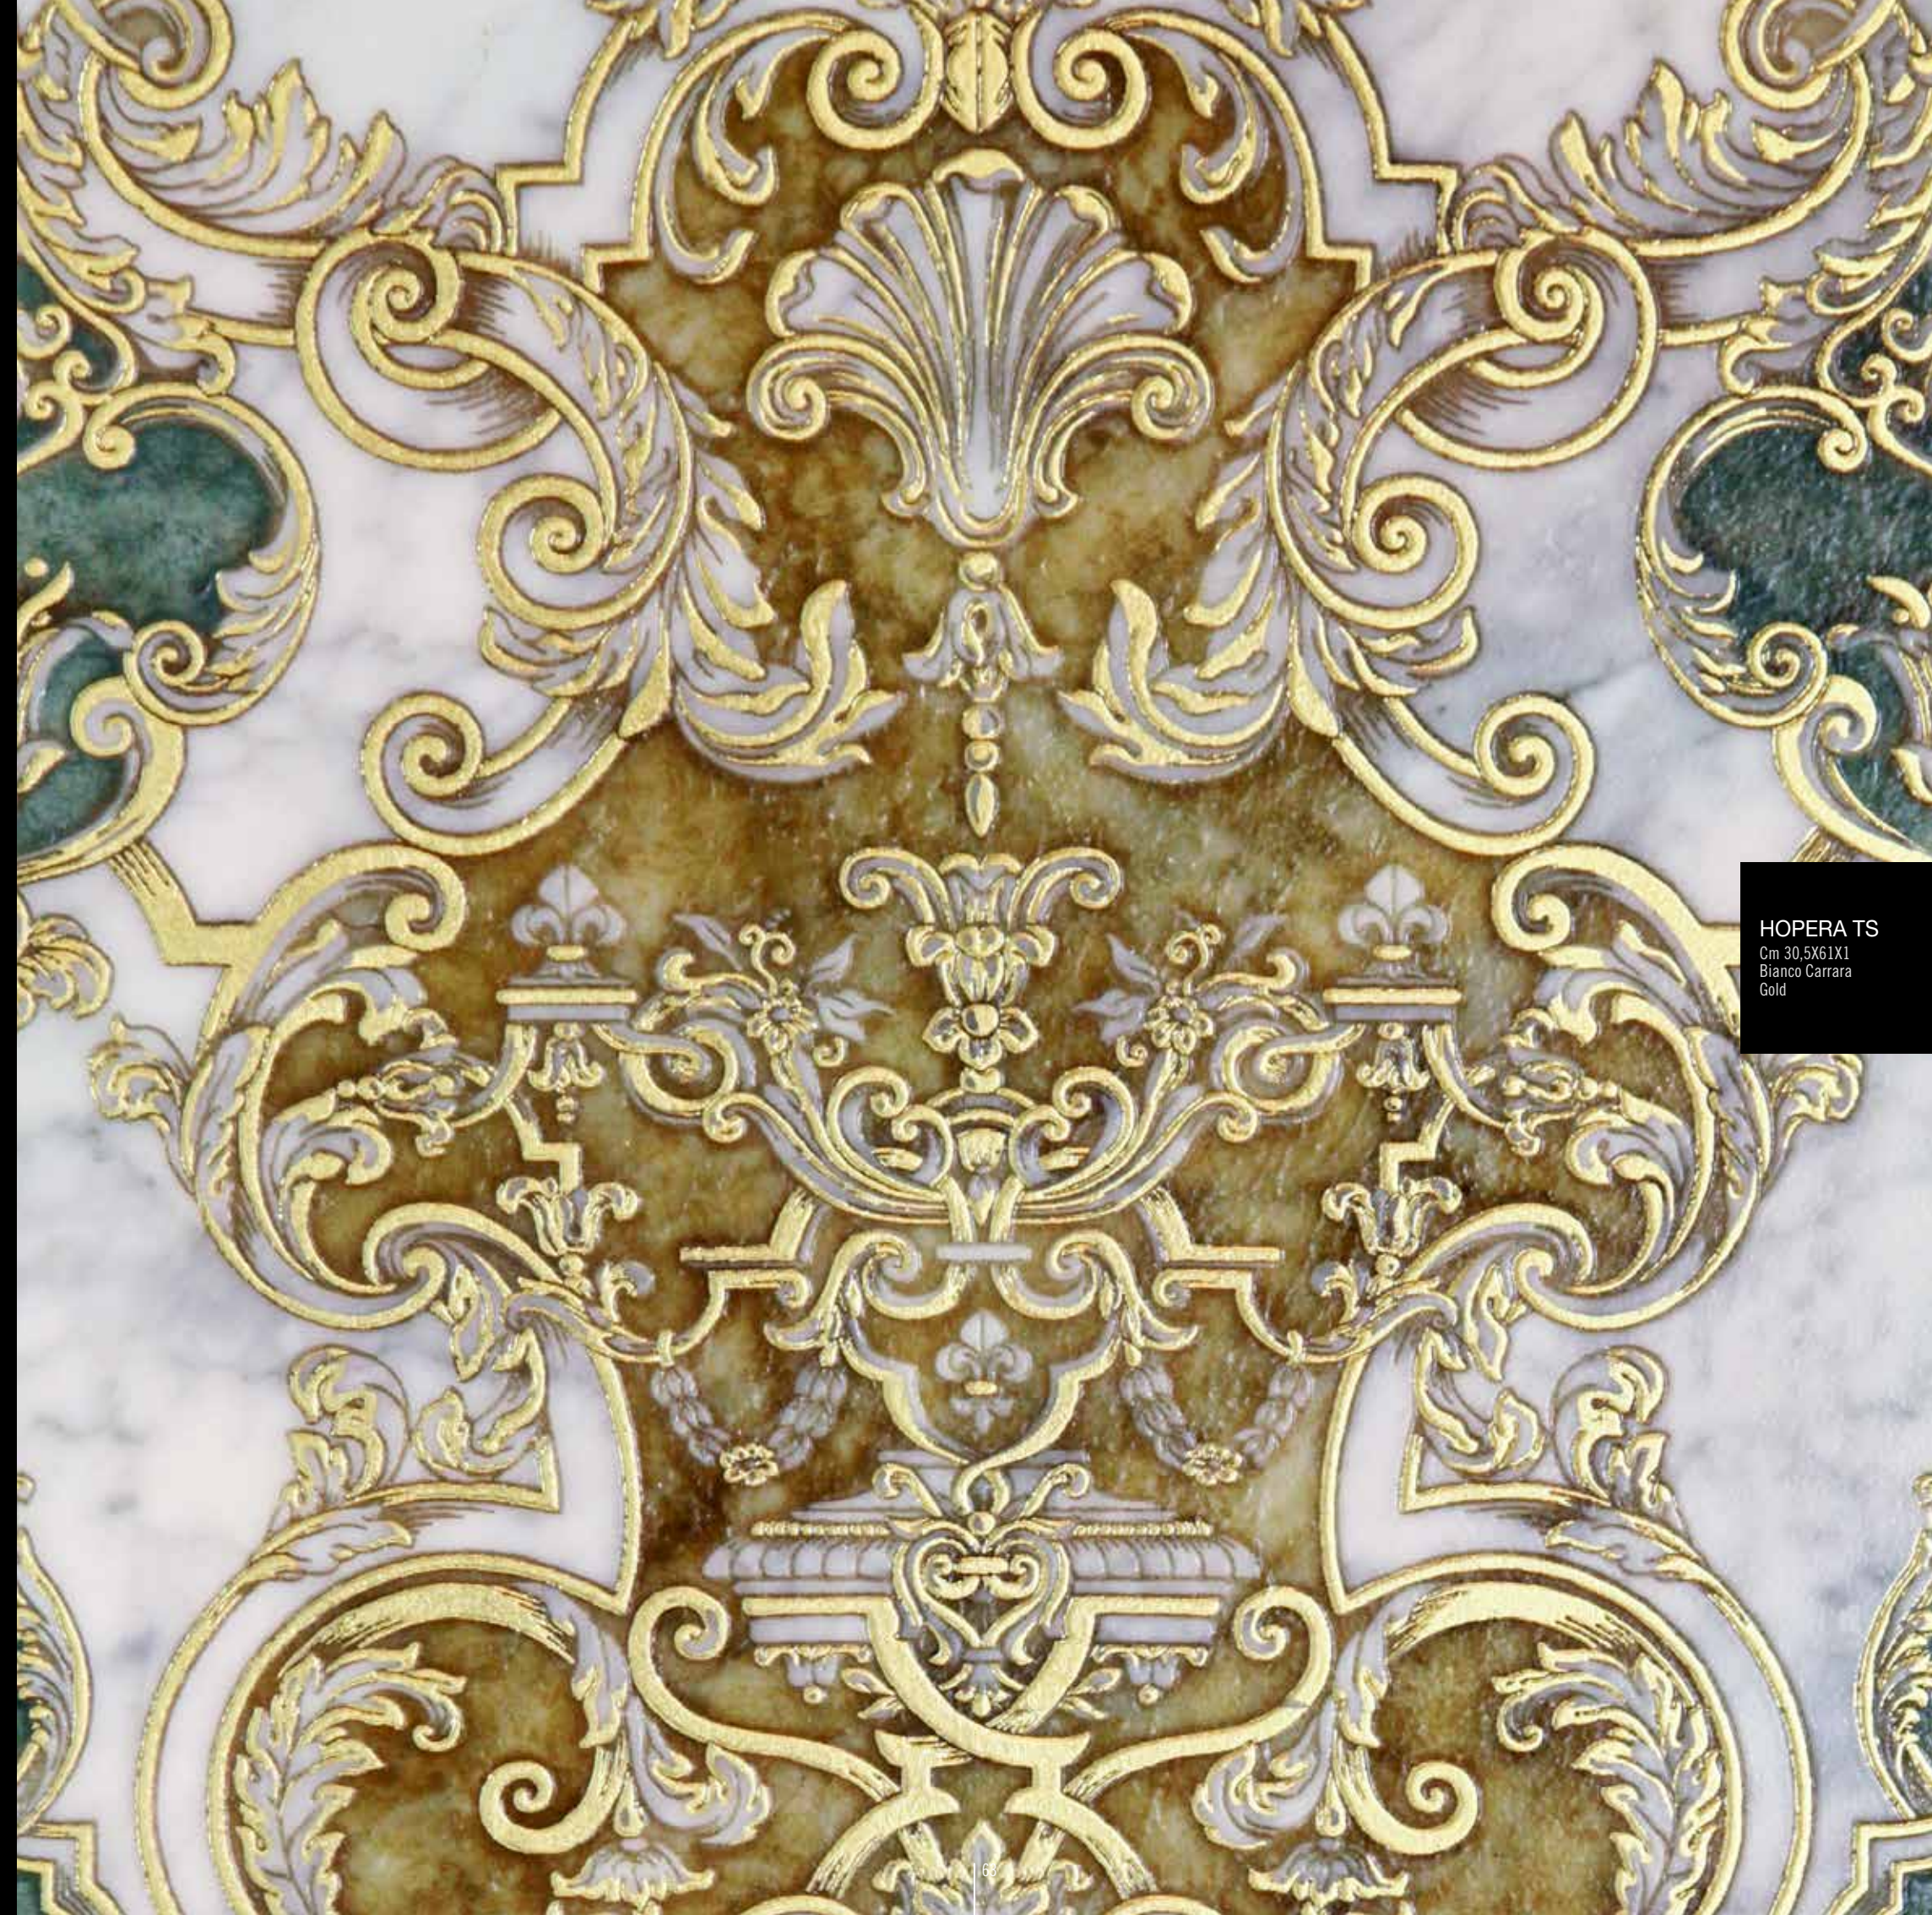

HOPERA TS
Cm 30,5X61X1
Bianco Carrara
Gold