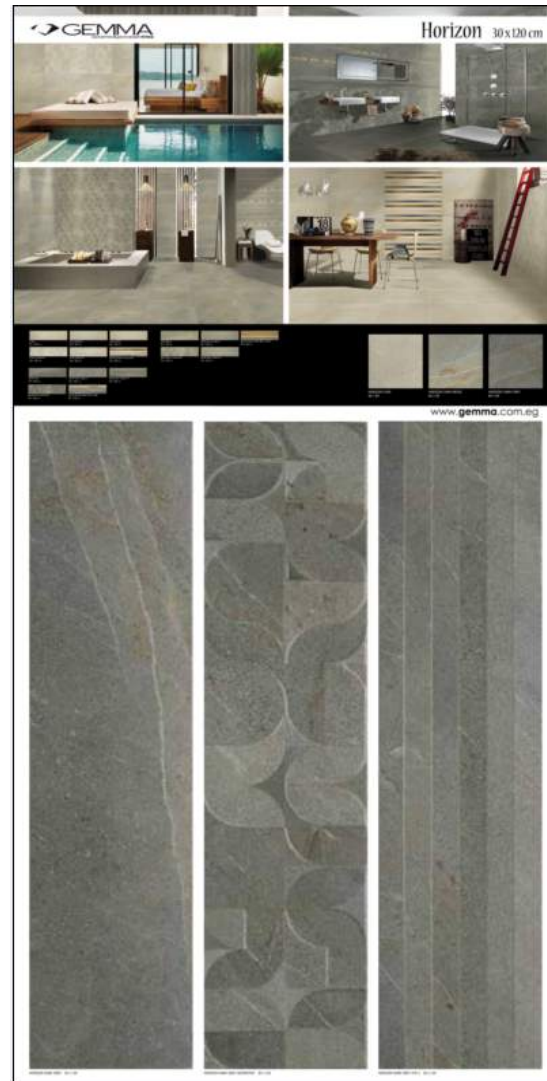

403462/HORIZON DARK GREY GEOMETRIC/300x1200x8

403470/HORIZON DARK GREY  
600x600x8

403468/HORIZON DARK BEIGE  
600x600x8

403472/HORIZON IVOR  
600x600x8

# HORIZON