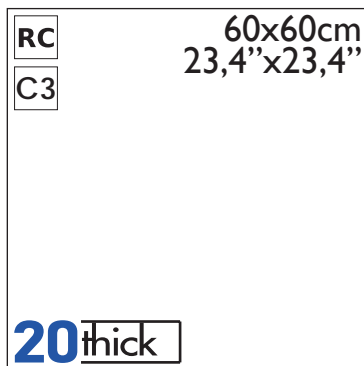

HORTON GREY / WHITE
100x100 cm / 60x120 mm

HORTON PORCELÁNICO / PORCELAIN | REVESTIMIENTO / WALL TILES

BEIGE

MOSS

WHITE

GREY

ANTHRACITE

HORTON WHITE / WHITE MOSAIC
25x75 cm

PORCELÁNICO / PORCELAIN **HORTON**

SLIP-STOP

100x100cm
39,3"x39,3"

Beige	PMC011
Moss	PMC111
White	PMC011
Grey	PMC111
Anthracite	PMC214

60x120cm
23,4"x47,2"

Beige	PMC021
Moss	PMC121
White	PMC021
Grey	PMC121
Anthracite	PMC224

60x60cm
23,4"x23,4"

Beige	PP2602
Moss	PP2603
White	PP2602
Grey	PP2602
Anthracite	PP2603

60x60cm
23,4"x23,4"

Beige	PP2703
Moss	PP2703
White	PP2702
Grey	PP2703
Anthracite	PP2704

45x45cm
17,7"x17,7"

Beige	PP0802
Moss	PP0803
White	PP0802
Grey	PP0802
Anthracite	PP0803

30x60cm
11,8"x23,4"

Beige	PP0602
Moss	PP0603
White	PP0602
Grey	PP0602
Anthracite	PP0603

REVESTIMIENTO / WALL TILES **HORTON**

25x75cm
9,8"x29,5"

Beige	RR0302
White	RR0302
Grey	RR0302

White Mosaic RR0303

Beige Mosaic RR0304