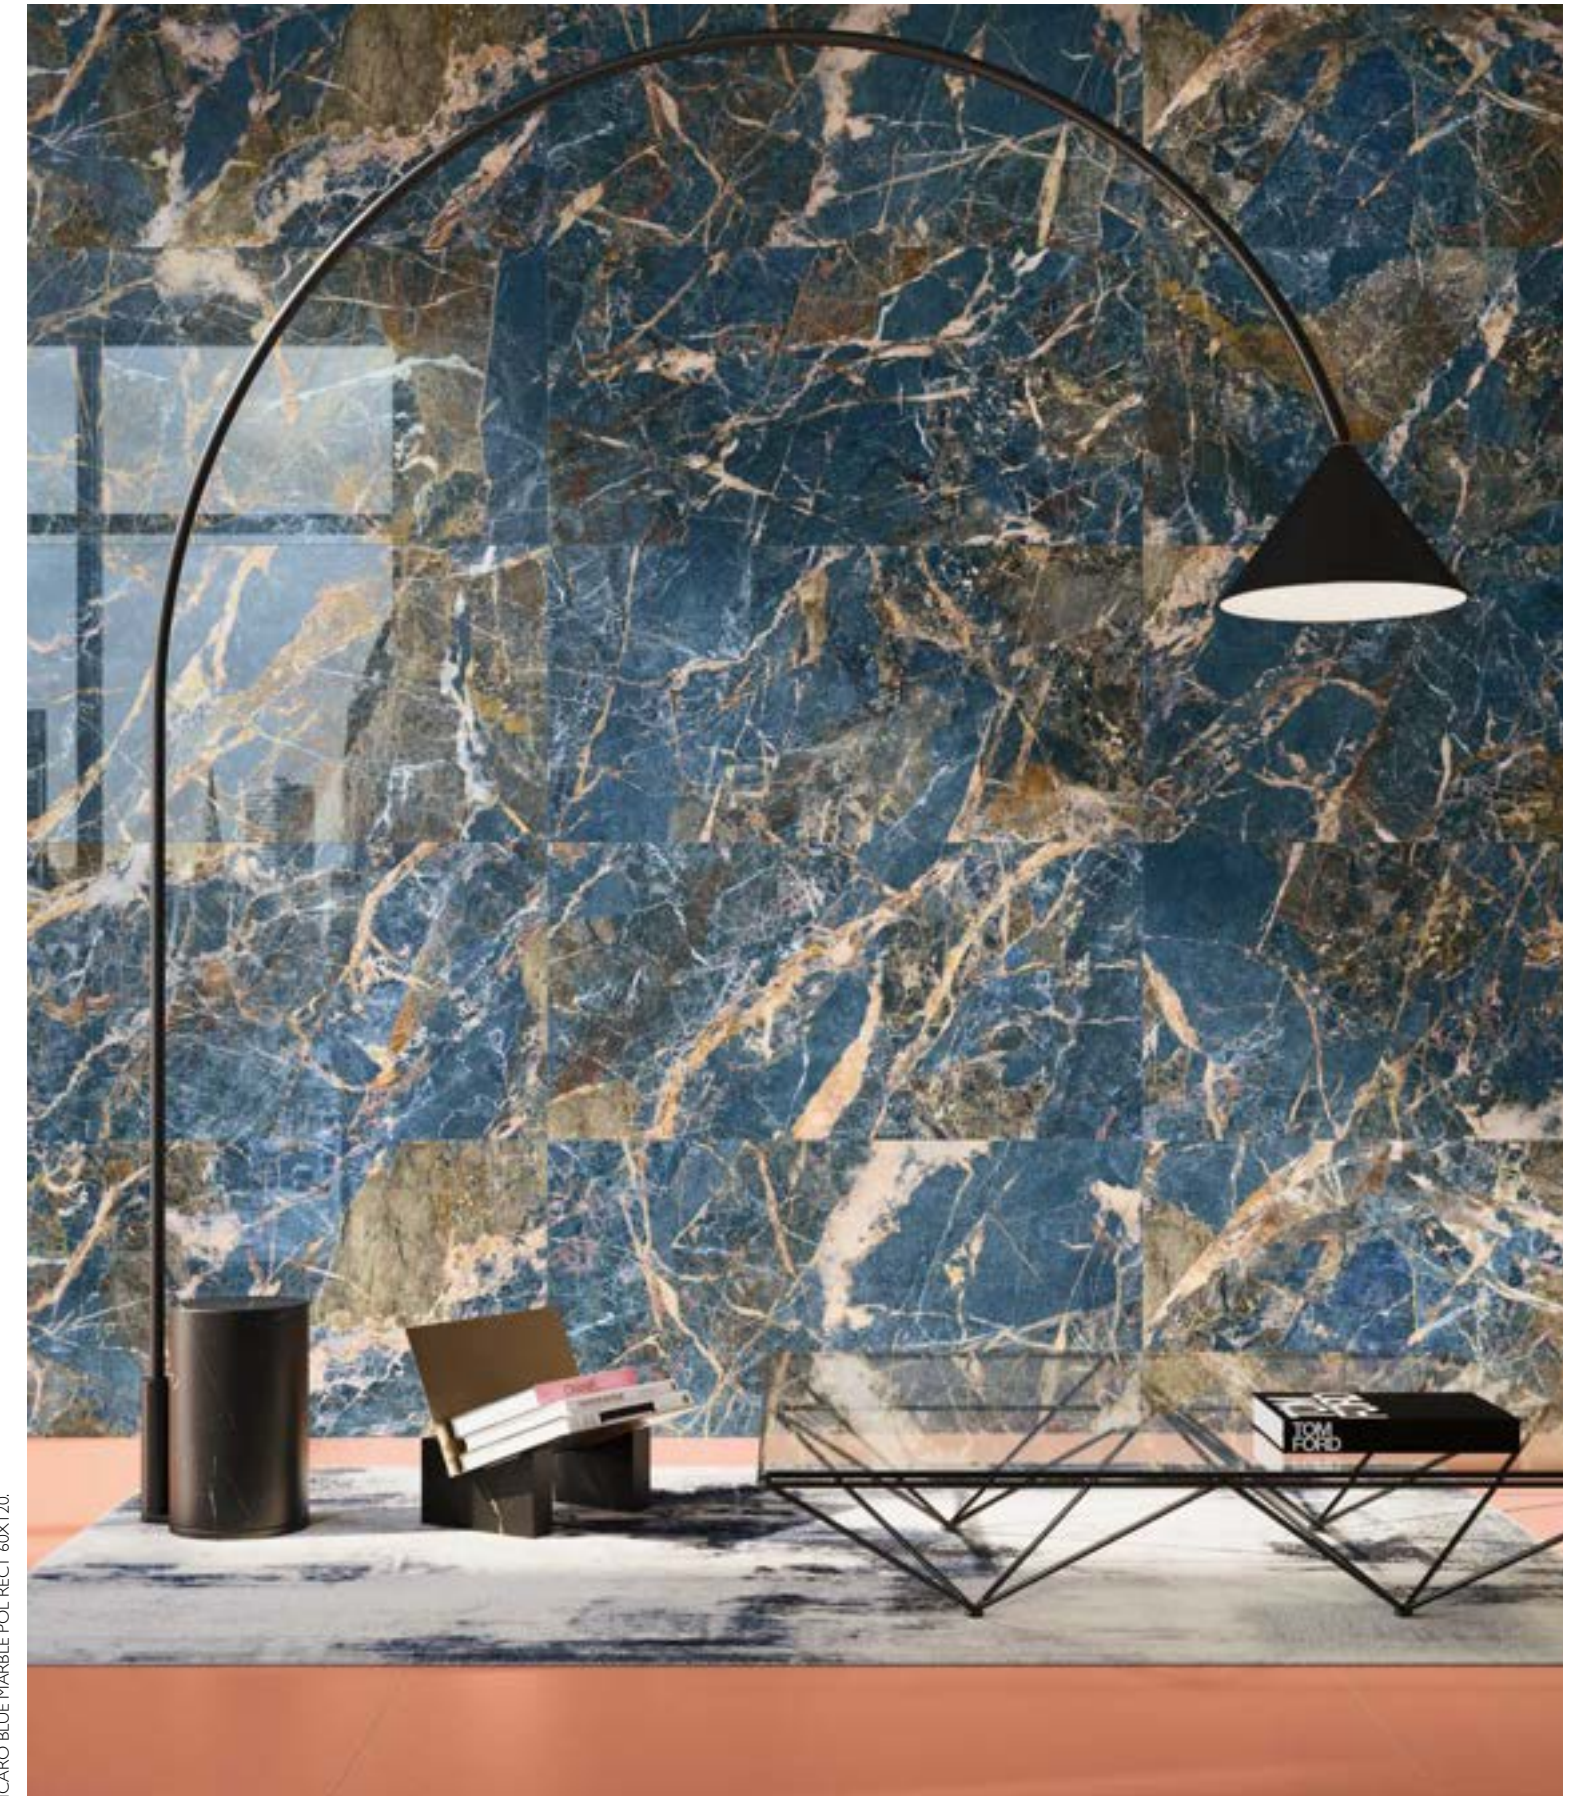

ICARO BLUE MARBLE POL RECT 60X120