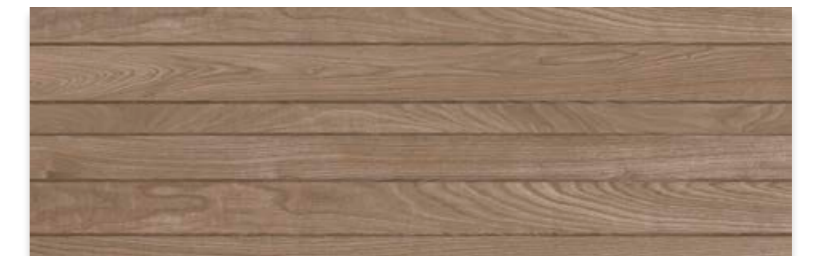

Kauri Arce 40x120 - Tripoli Mate Snow 40x120 - Omnia Ash 60x60

KAURI

• Kauri Arce 40x120 Rec. M61 031.412.0198.10144 

• Kauri Argent 40x120 Rec. M61 031.412.0135.10144 

• Kauri Cedro 40x120 Rec. M61 031.412.0793.10144 