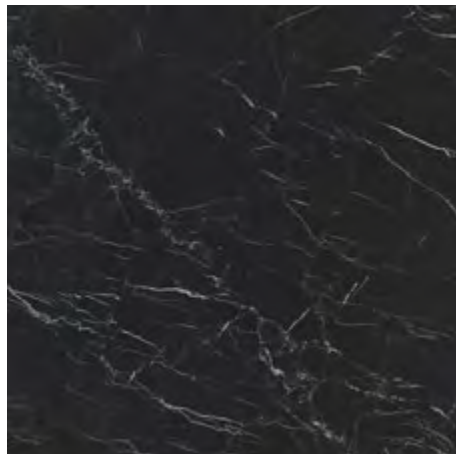

MARBLE
MÁRMOLES

KRONOS

GLAZED PORCELAIN STONEWARE + STD BODY + RECTIFIED + PREMIUM POLISHED
GRES PORCELÁNICO ESMALTADO + PASTA STD + RECTIFICADO + PULIDO PREMIUM

120x120 cm/48"x48" + 60x120 cm/24"x48"

KRONOS NERO POLISHED