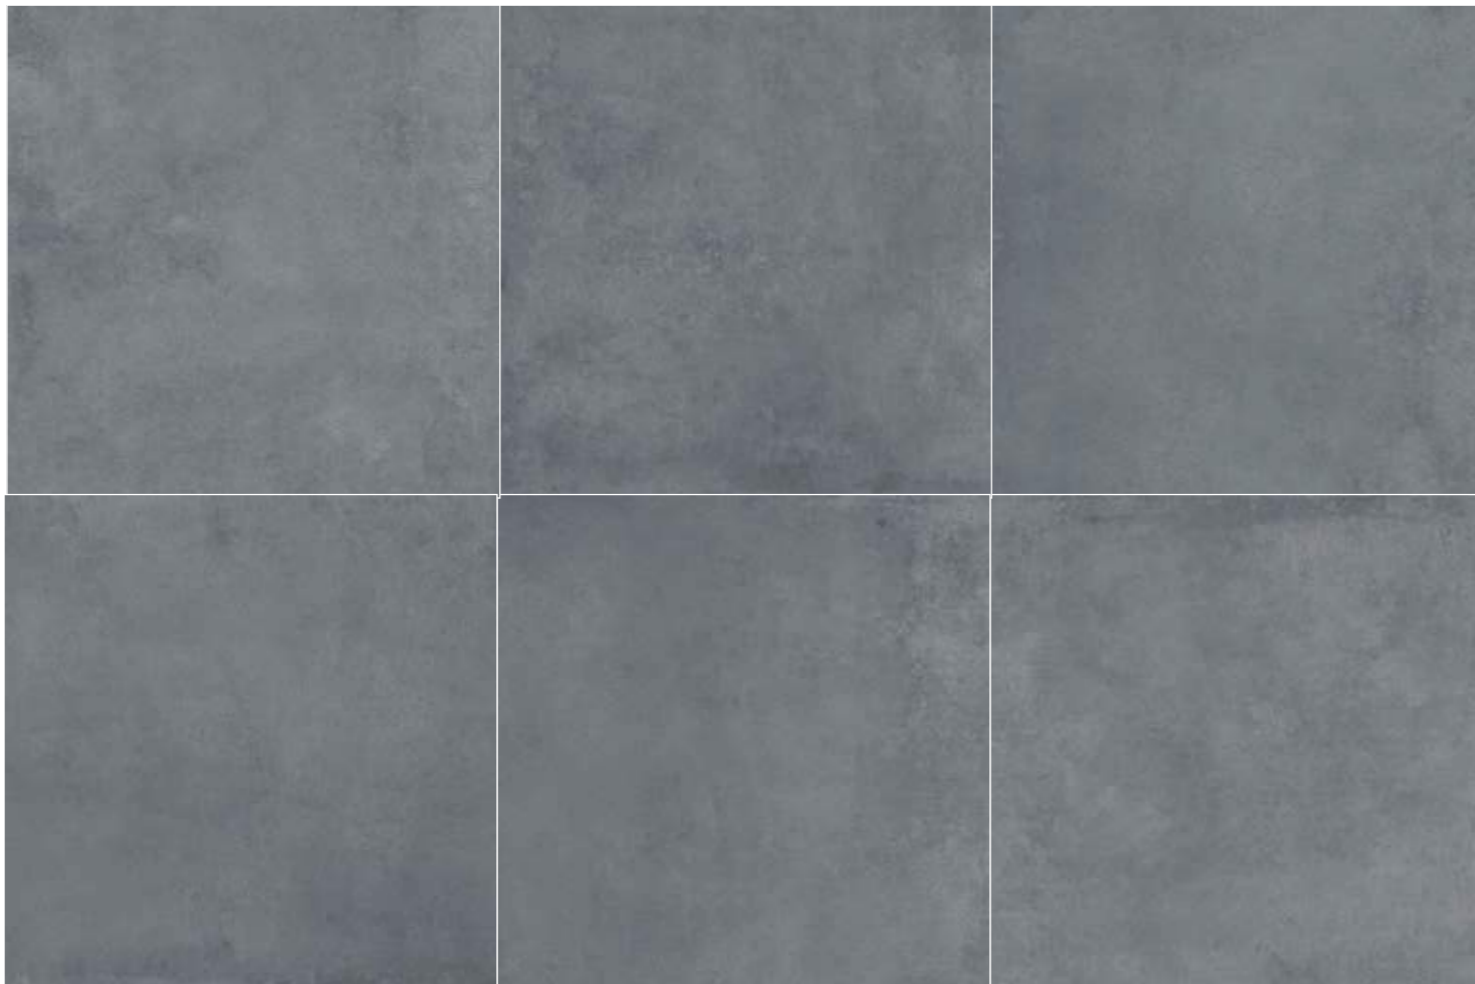

ICON
100X100

FLOOR
Icon Light Grey Matt 100x100 Rect.

GREY

LIGHT GREY

ICON

100x100 40"x40"

PORCELAIN · PORCELÁNICO

12 designs/diseños 100x100

B101 Icon Grey Matt 100x100 Rect.

New **B102** Icon Grey Grip 100x100 Rect. 2CM

B101 Icon Light Grey Matt 100x100 Rect.

New **B102** Icon Light Grip Grey 100x100 Rect. 2CM

SPECIAL PIECES. AVAILABLE IN ALL COLORS
PIEZAS ESPECIALES. DISPONIBLE EN TODOS LOS COLORES.

Skirting romo.
Rodapié romo.
P17 8x100