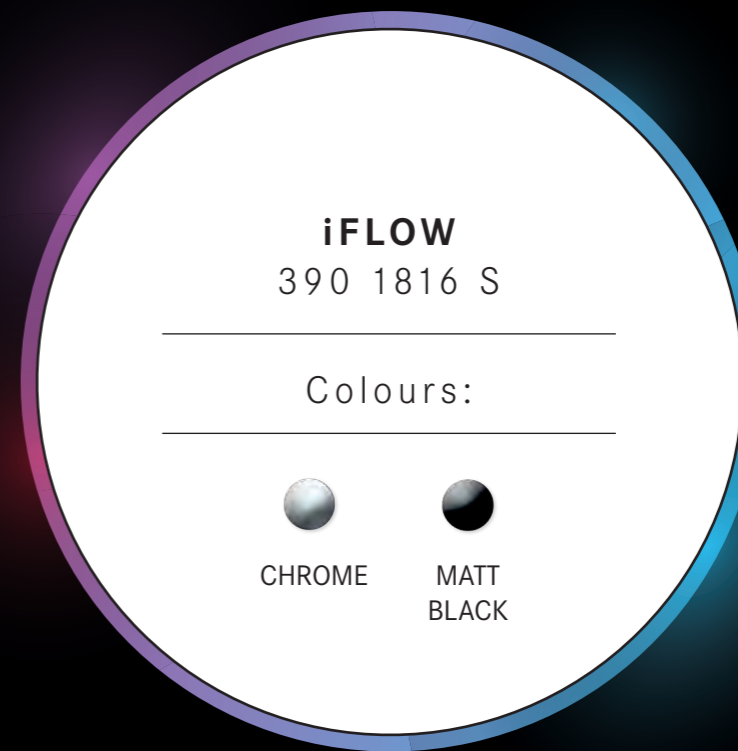

iFlow

Exquisite design
and easy handling

Bathroom upgrade
with high-end technology

Relax with maximum
shower comfort

Matt Black meets iFlow

390 1810 S
Vollelektronische Wand-Waschtisch-Armatur
Full electronic wall mounted basin mixer

LED-Beleuchtung schaltet sich bei Benutzung der iFlow Armatur automatisch ein.

LED lighting automatically switches on when iFlow mixer tap is in use.

Jetzt auch in Matt Black: smarter iFlow Bedienkomfort in edler, tiefschwarzer Hülle. Die neuen, vollelektronischen Waschtisch-Wandarmaturen verleihen jedem Bad ein cooles Upgrade. Durch einfache, intuitive Bedienung lässt sich die Wassertemperatur individuell einstellen. Besonderes Highlight: ein LED-Farbverlauf zeigt den Temperaturwechsel von Blue/Cold zu Pink/Hot an.

Now also in Matt Black: smart iFlow comfort features in elegant jet black outfit. The new digital wall mounted basin mixer taps make a cool upgrade for any bathroom. Water temperature preset and control is easy and intuitive. Special feature: Temperature change is indicated by LED colour gradient from Blue/Cold to Pink/Hot.

FOR TECH AND DESIGN LOVERS

Fetchng light effects, smart comfort features and the puristic design in Chrome make iFlow digital mixer taps compelling. The iFlow shower mixer features a second control to switch between spray modes and a LED display to show selected mode and exact temperature.