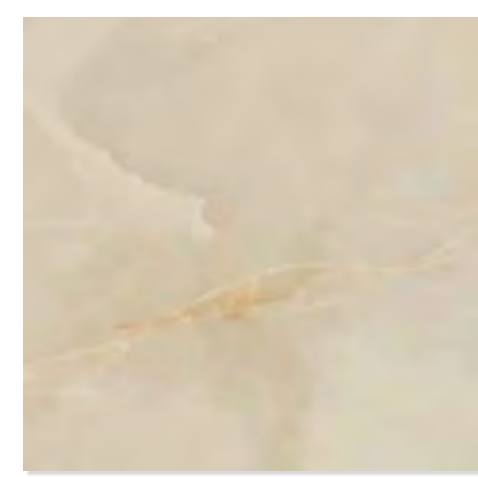

ILLUSION

beige

30x60

UNIVERSAL CERAMIC PANEL ILLUSION 30x60x2

UNIVERSAL METAL STRIP ORO GLOSSY PROFILE 2x60

UNIVERSAL METAL STRIP GOLD MATT PROFILE 2x60

ILLUSION BEIGE GLOSSY 30x60

ILLUSION BEIGE STRUCTURE GLOSSY 30x60

ILLUSION BEIGE HEXAGON STRUCTURE GLOSSY 17,1x19,8

floor tiles used in the arrangement

ILLUSION BEIGE MATT 60x60