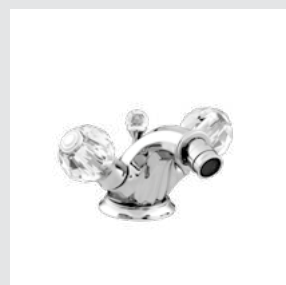

038125.000.**
One hole bidet mixer with Swarovski Crystals