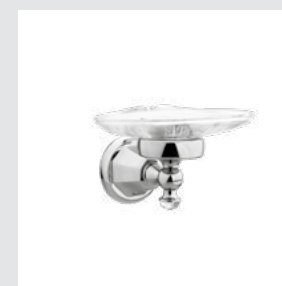

038084.000.**
Toilet brush holder

038085.000.**
Spare toilet paper holder

Indica handle
Swarovski Crystals #1

Page 61

038601.D00.**
Three holes basin set with
Swarovski Crystals

038016.K00.**
Five holes bath set with
hand shower

035616.D00.**
Five holes bath set with hand
shower and Swarovski Crystals

038072.000.**
Towel bar 600 mm

038073.000.**
Towel ring

038075.000.**
Robe hook with

038078.000.**
Soap holder

Indica knob
Swarovski Crystals #2

Page 60

038201.A00.**
Three holes basin set with
Swarovski Crystals

038205.A00.**
One hole basin mixer with
Swarovski Crystals

038222.A00.**
Three holes bidet set with
Swarovski Crystals

038077.000.**
Toilet paper holder

038077.T00.**
Toilet paper holder

038086.000.**
Wall soap dispenser

038080.000.**
Wall toothbrush holder

038225.A00.**
One hole bidet mixer with
Swarovski Crystals

038216.A00.**
Five holes bath set with hand shower
and Swarovski Crystals