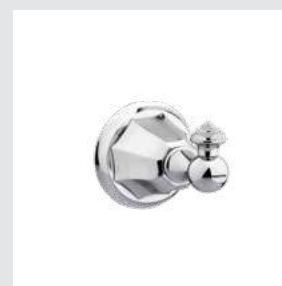

038205.A00.00

038103.N00.00

038218.A00.00

Indica handle
design #1

Page 58

038001.K00.**
Three holes basin set

038003.000.**
Single lever basin mixer with joystick

038023.000.**
Single lever bidet mixer with joystick

038084.000.**
Toilet brush holder

038085.000.**
Spare toilet paper holder

Indica handle
Swarovski Crystals #1

Page 61

038601.D00.**
Three holes basin set with
Swarovski Crystals

038016.K00.**
Five holes bath set with
hand shower

038012.000.**
Bath and shower mixer with
hand shower

035016.K00.**
Bath and shower mixer with
hand shower

Indica Accessories
without crystal

038622.D00.**
Three holes bidet set with
Swarovski Crystals

038616.D00.**
Five holes bath set with hand
shower and Swarovski Crystals

035616.D00.**
Five holes bath set with hand
shower and Swarovski Crystals

038072.000.**
Towel bar 600 mm

038073.000.**
Towel ring

038075.000.**
Robe hook with

038078.000.**
Soap holder

Indica knob
Swarovski Crystals #2