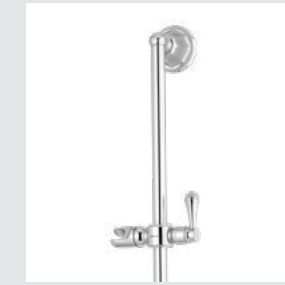

038224.A00.**
Shower rail with sliding hook and Swarovski Crystals