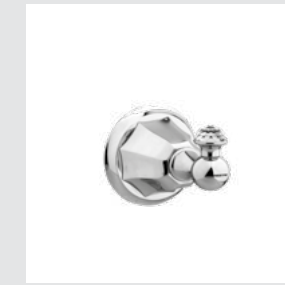

038103.000.**
Single lever basin mixer with joystick and Swarovski Crystals

038103.N00.**
Single lever basin mixer with joystick and black Swarovski Crystals

038272.000.**
038272.N00.**
Towel bar 600 mm with Swarovski Crystals

038273.000.**
038273.N00.**
Towel ring with Swarovski Crystals

038275.000.**
038275.N00.**
Robe hook with Swarovski Crystals

038105.000.**
One hole basin mixer with Swarovski Crystals

038122.000.**
Three holes bidet set with Swarovski Crystals