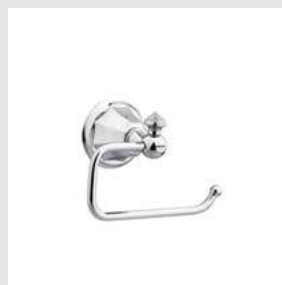

038084.000.**
Toilet brush holder

038085.000.**
Spare toilet paper holder

Indica handle
Swarovski Crystals #1

Page 61

038601.D00.**
Three holes basin set with
Swarovski Crystals

038016.K00.**
Five holes bath set with
hand shower

035616.D00.**
Five holes bath set with hand
shower and Swarovski Crystals

038072.000.**
Towel bar 600 mm

038073.000.**
Towel ring

038075.000.**
Robe hook with

038078.000.**
Soap holder

Indica knob
Swarovski Crystals #2

Page 60

038201.A00.**
Three holes basin set with
Swarovski Crystals

038205.A00.**
One hole basin mixer with
Swarovski Crystals

038222.A00.**
Three holes bidet set with
Swarovski Crystals

038077.000.**
Toilet paper holder

038077.T00.**
Toilet paper holder

038086.000.**
Wall soap dispenser

038080.000.**
Wall toothbrush holder

038225.A00.**
One hole bidet mixer with
Swarovski Crystals

038216.A00.**
Five holes bath set with hand shower
and Swarovski Crystals