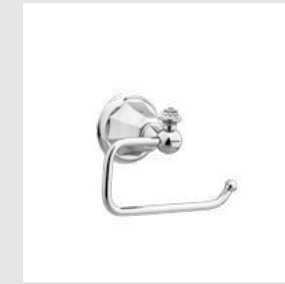

038277.000.**
038277.N00.**
Toilet paper holder with Swarovski Crystals