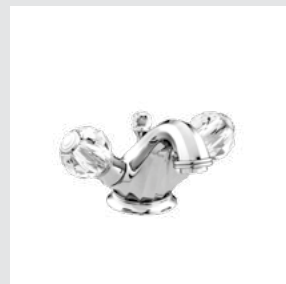

038105.000.**
One hole basin mixer with Swarovski Crystals