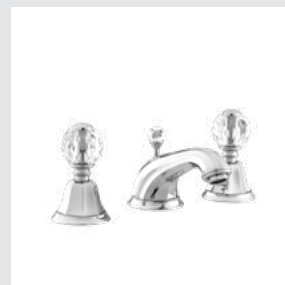

038101.000.**
Three holes basin set with Swarovski Crystals