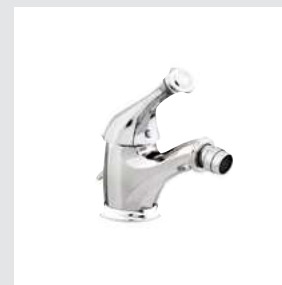

038001.K00.50

038016.K00.50

038003.000.50

038012.000.50

Indica handle design

038201.A00.00

025738.000.00
Cabinet knob Ø34mm

Indica handle designs with Swarovski Crystals

038205.A00.00

038103.N00.00

038218.A00.00

Indica handle
design #1

Page 58

038001.K00.**
Three holes basin set

038003.000.**
Single lever basin mixer with joystick

038023.000.**
Single lever bidet mixer with joystick

038084.000.**
Toilet brush holder

038085.000.**
Spare toilet paper holder

Indica handle
Swarovski Crystals #1

Page 61

038601.D00.**
Three holes basin set with
Swarovski Crystals

038016.K00.**
Five holes bath set with
hand shower