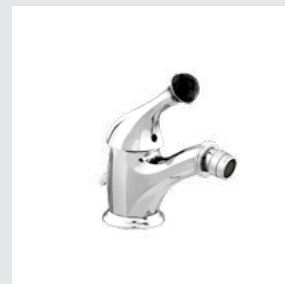

038123.N00.**
Single lever bidet mixer with joystick and black Swarovski Crystals