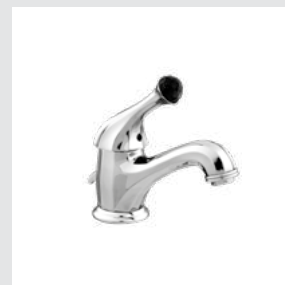

038103.000.**
Single lever basin mixer with joystick and Swarovski Crystals

038103.N00.**
Single lever basin mixer with joystick and black Swarovski Crystals

038272.000.**
038272.N00.**
Towel bar 600 mm with Swarovski Crystals