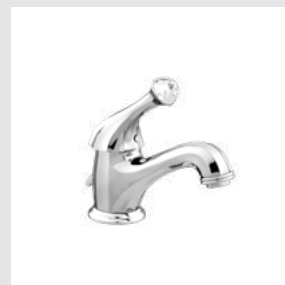

038103.000.**
Single lever basin mixer with joystick and Swarovski Crystals

038103.N00.**
Single lever basin mixer with joystick and black Swarovski Crystals

038272.000.**
038272.N00.**
Towel bar 600 mm with Swarovski Crystals