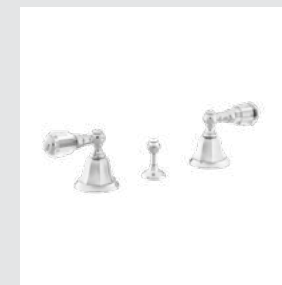

038205.A00.00

038103.N00.00

038218.A00.00

Indica handle
design #1

Page 58

038001.K00.**
Three holes basin set

038003.000.**
Single lever basin mixer with joystick

038023.000.**
Single lever bidet mixer with joystick

038084.000.**
Toilet brush holder

038085.000.**
Spare toilet paper holder

Indica handle
Swarovski Crystals #1

Page 61

038601.D00.**
Three holes basin set with
Swarovski Crystals

038016.K00.**
Five holes bath set with
hand shower

038012.000.**
Bath and shower mixer with
hand shower

035016.K00.**
Bath and shower mixer with
hand shower

Indica Accessories
without crystal

038622.D00.**
Three holes bidet set with
Swarovski Crystals

038616.D00.**
Five holes bath set with hand
shower and Swarovski Crystals

035616.D00.**
Five holes bath set with hand
shower and Swarovski Crystals

038072.000.**
Towel bar 600 mm

038073.000.**
Towel ring

038075.000.**
Robe hook with

038078.000.**
Soap holder

Indica knob
Swarovski Crystals #2