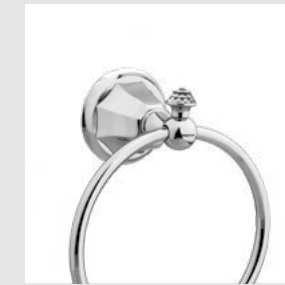

038273.000.**
038273.N00.**
Towel ring with Swarovski Crystals