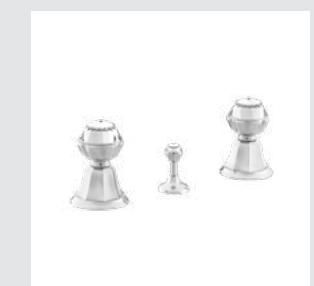

035616.D00.**
Five holes bath set with hand
shower and Swarovski Crystals

038072.000.**
Towel bar 600 mm

038073.000.**
Towel ring

038075.000.**
Robe hook with

038078.000.**
Soap holder

Indica knob
Swarovski Crystals #2

Page 60

038201.A00.**
Three holes basin set with
Swarovski Crystals

038205.A00.**
One hole basin mixer with
Swarovski Crystals

038222.A00.**
Three holes bidet set with
Swarovski Crystals

038077.000.**
Toilet paper holder