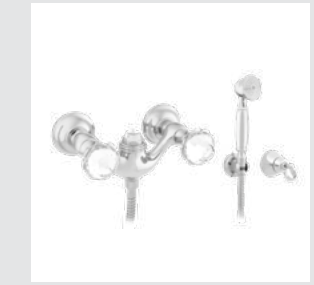

038219.AS0.**
Shower mixer with hand shower
and Swarovski Crystals