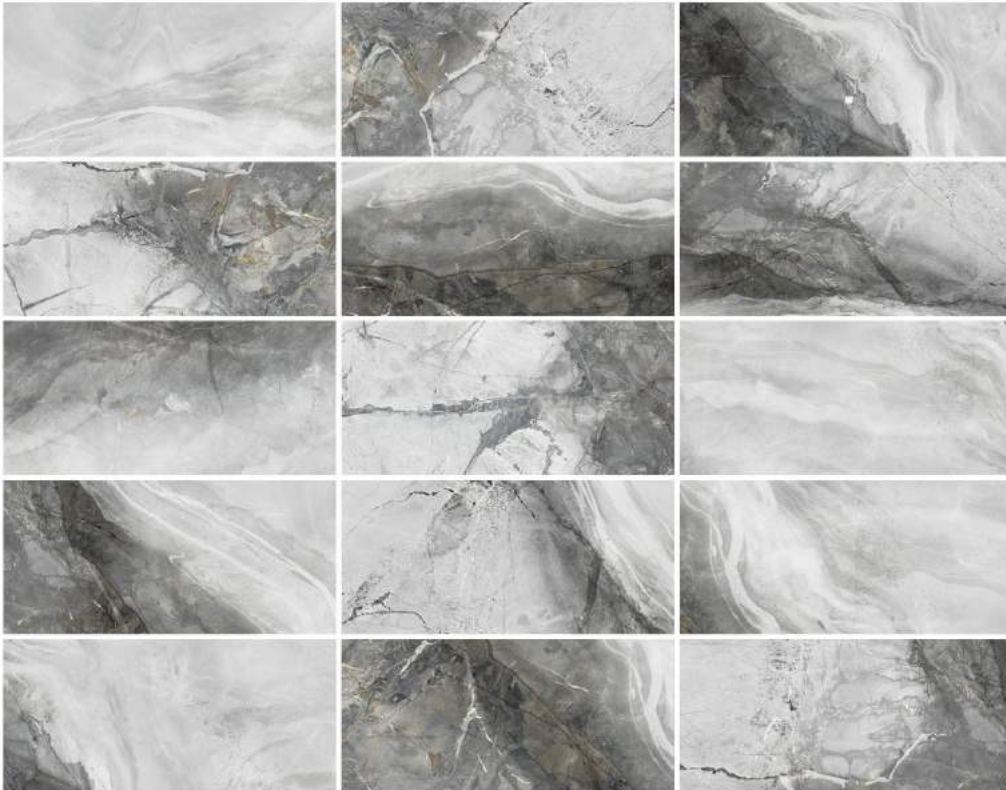

INVISIBLE
ITT CERAMIC

INVISIBLE

- 60x120.

484089/INVISIBLE GREY POLISHED RECT./600x1200x10,5

INVISIBLE

- 60x120.

ITV **INVISIBLE**

INVISIBLE GREY

FINISHED PORCELAIN
120x120 - 60x120

Technical icons: a circle with 'P', a circle with '20', a circle with 'R', a circle with 'A', a circle with 'E', and a circle with 'W'.