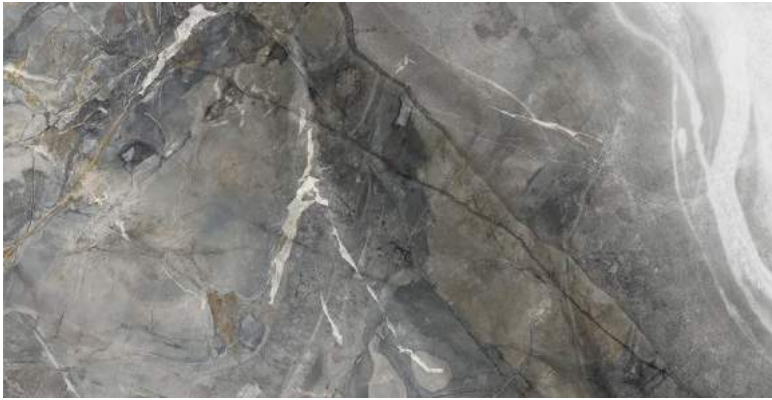

INVISIBLE
ITT CERAMIC

INVISIBLE

- 60x120.

484089/INVISIBLE GREY POLISHED RECT./600x1200x10,5

INVISIBLE

- 60x120.

ITV **INVISIBLE**

INVISIBLE GREY

FINISHED PORCELAIN
120x120 - 60x120

Technical icons: a circle with 'P', a circle with '20', a circle with 'R', a circle with 'A', a circle with 'E', and a circle with 'W'.