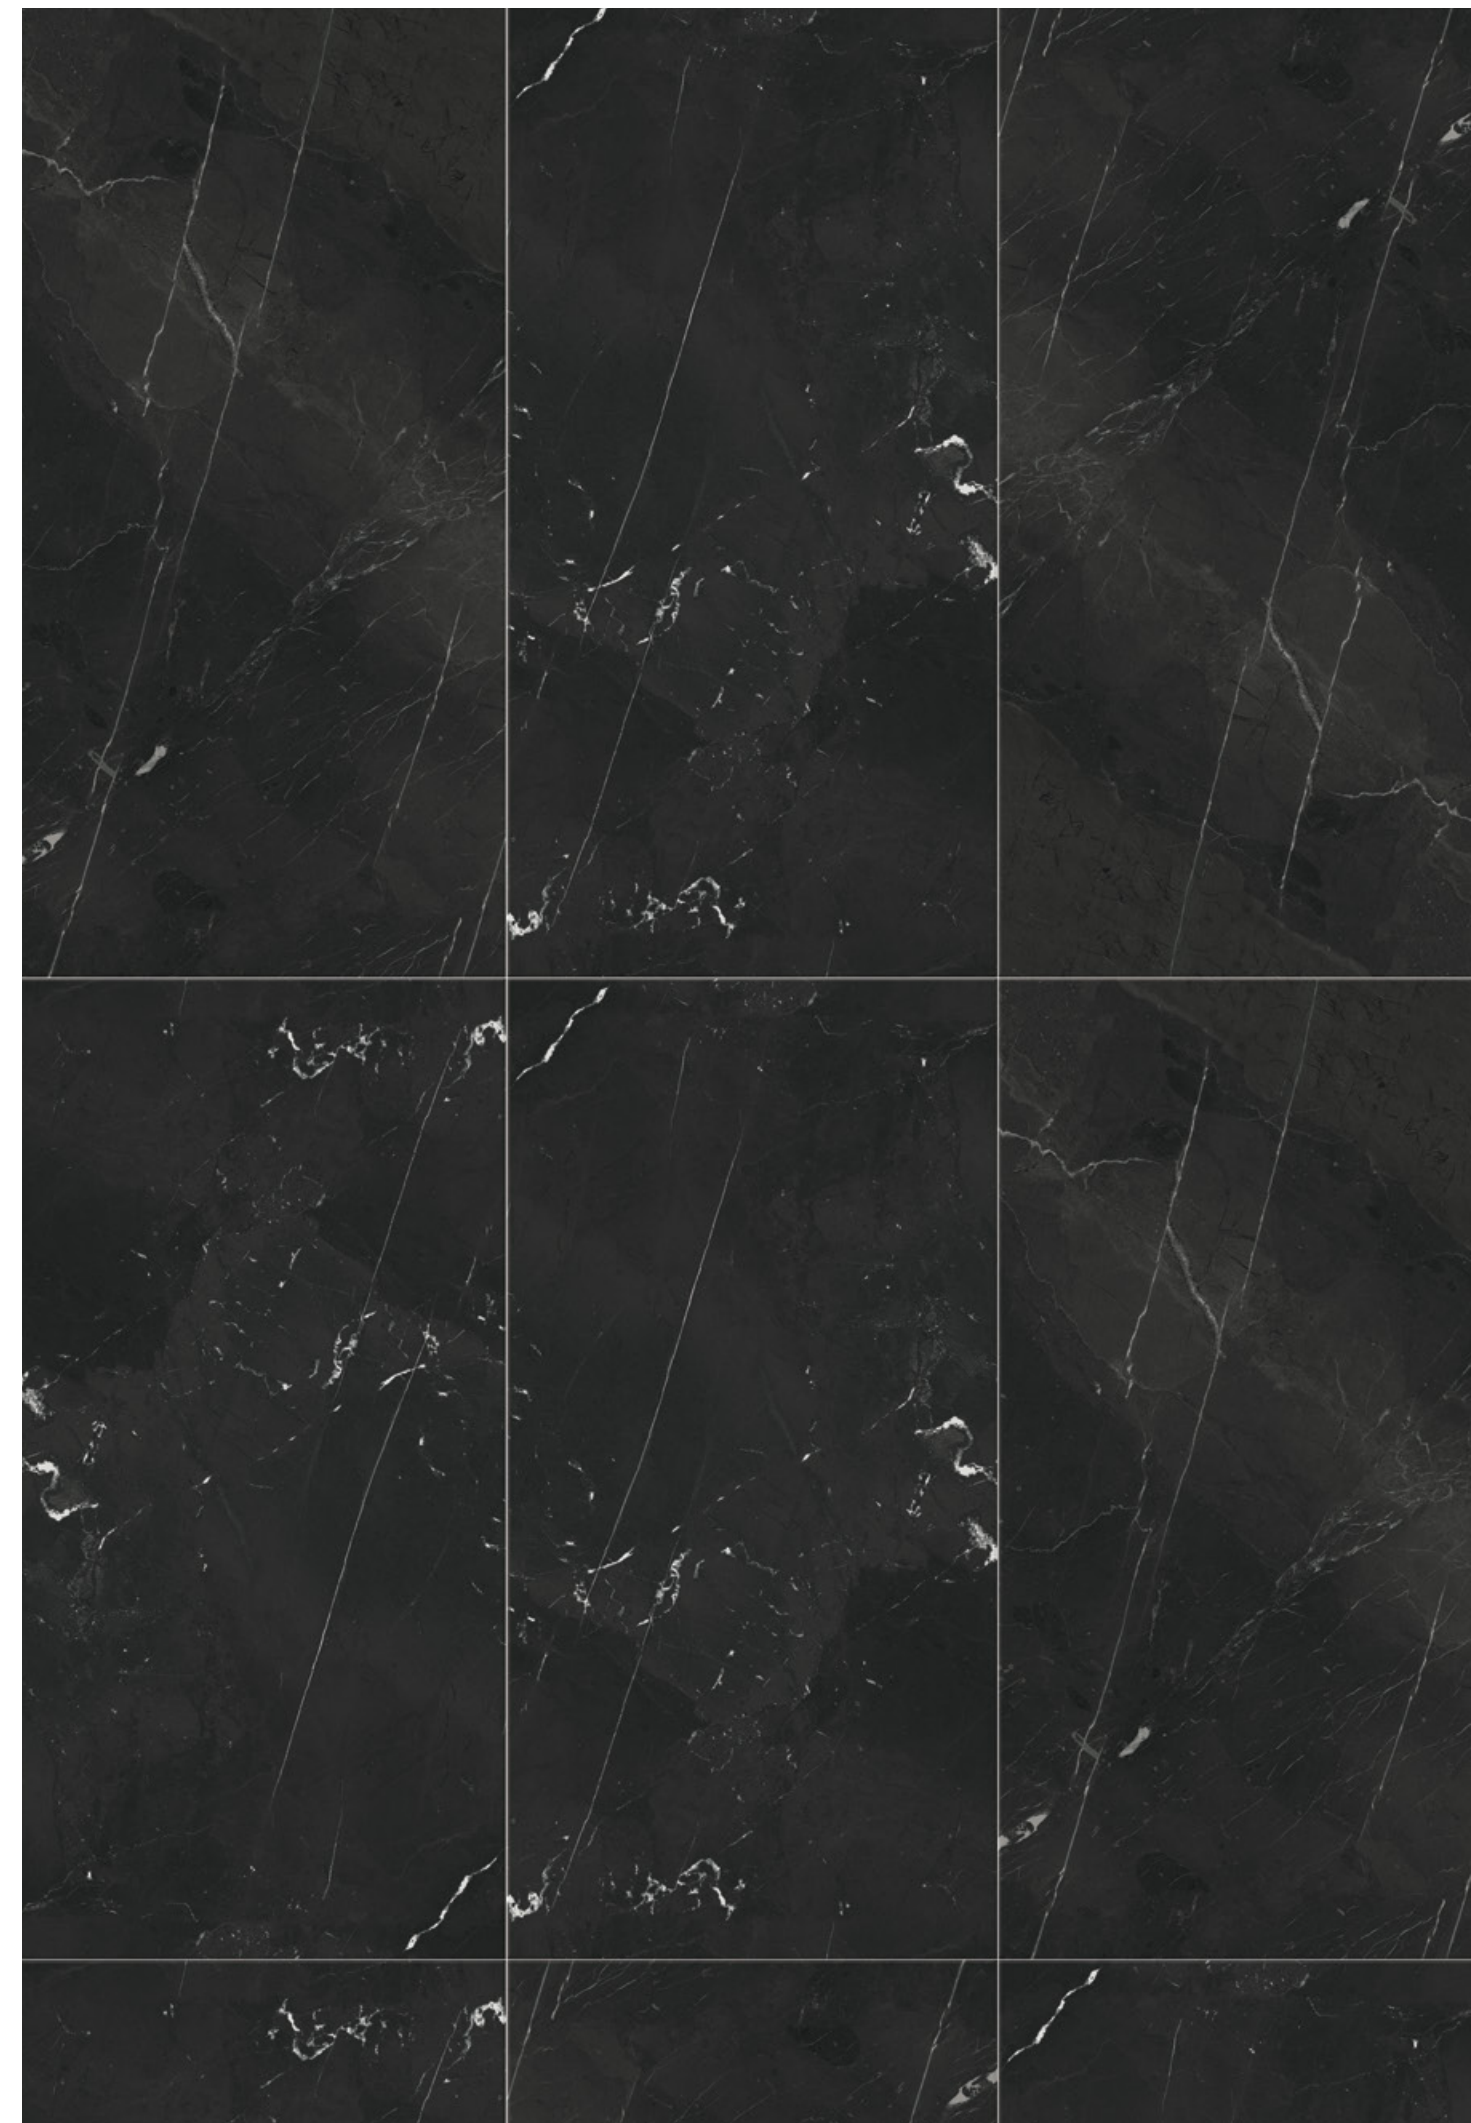

Riviera Black unfolds mystery, power and elegance to an ambience or mood. A Spanish dramatic black marble with unique presence of white veining is the supremacy of the Riviera Black Stone. Combine the Riviera Black with other collection of I'Pietra white and grey to accomplish a sophisticated design masterpiece.

GIP07
RIVIERA
BLACK

i'pietra