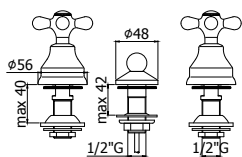

© IRV 065CR

Monoblocco lavabo Retrò
Retrò one-hole wash basin mixer

© IRV 071-075CR

Monoblocco lavabo con/ *senza* scarico
One-hole wash basin mixer with/without pop up waste

© IRV 078-077CR

Monoforo lavabo con bocca orientabile con/ *senza* scarico
One-hole wash basin mixer with swivelling spout with/without pop up waste

© IRV 090CR

Rubinetto lavabo 1/2"
1/2" wash basin tap

© IRV 095CR

Rubinetto lavabo 1/2" corpo alto
1/2" wash basin tap with tall body

© IRV 116CR

Batteria bidet
Three-hole bidet mixer

© IRV 138-137CR

Monoforo bidet con canna orientabile, con/ *senza* scarico
One-hole bidet mixer with swivelling spout, with/without pop up waste