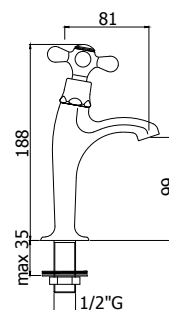

Batteria lavabo con canna fissa con/*senza* scarico
*Three-hole wash basin mixer with fixed spout with/*without* pop up waste*

© IRV 058CR

Batteria lavabo con bocca Retrò
Three-hole wash basin mixer with Retrò spout

© IRV 065CR

Monoblocco lavabo Retrò
Retrò one-hole wash basin mixer

© IRV 071-075CR

Monoblocco lavabo con/ *senza* scarico
One-hole wash basin mixer with/without pop up waste

© IRV 078-077CR

Monoforo lavabo con bocca orientabile con/ *senza* scarico
One-hole wash basin mixer with swivelling spout with/without pop up waste

© IRV 090CR

Rubinetto lavabo 1/2"
1/2" wash basin tap

© IRV 095CR

Rubinetto lavabo 1/2" corpo alto
1/2" wash basin tap with tall body

© IRV 116CR

Batteria bidet
Three-hole bidet mixer

© IRV 138-137CR

Monoforo bidet con canna orientabile, con/ *senza* scarico
One-hole bidet mixer with swivelling spout, with/without pop up waste