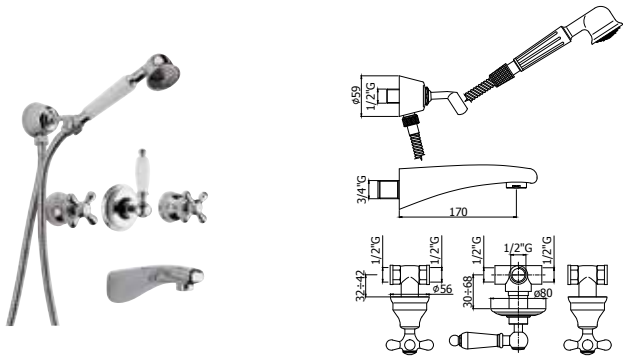

© VLV 075CR
VIOLA

NOSTALGIA

Classic and timeless shapes taps, IRIS and VIOLA series represent a fine mix of tradition and technology, able to fit perfectly to the contemporary furniture, giving it a touch of elegance. IRIS and VIOLA handles are interchangeable on each article of the series and are available either with standard and ceramic-disks valve. The series is also able to make even more refined any environment thanks to the many available finishes, including in particular Bronze and Copper.

IRV
LEVA IRIS
IRIS HANDLE

VLV
LEVA VIOLA
VIOLA HANDLE

© IRV 001CR

Gruppo vasca incasso con deviatore, bocca di erogazione e set doccia
Concealed bath/shower mixer with spout and shower set

© IRV 044-042CR

Batteria bordo vasca 5 fori con doccia estraibile, con/*senza* bocca erogazione
*Five-hole deck mounted bath mixer with pull out hand-shower, with/*without* spout*

© IRV 022-023CR

Gruppo vasca lusso con set doccia -
 Flessibile 1000 e 1500 mm
*Bath/shower mixer lux model with shower set -
 Flexible hose 1000 and 1500 mm*

© IRV 024-025CR

Gruppo vasca economico con set doccia -
 Flessibile 1000 e 1500 mm
*Economical bath/shower mixer with shower set -
 Flexible hose 1000 and 1500 mm*

© IRV 026-027CR

Gruppo vasca **Retro** con set doccia -
 Flessibile 1000 e 1500 mm
*Retro bath/shower mixer with shower set -
 Flexible hose 1000 and 1500 mm*