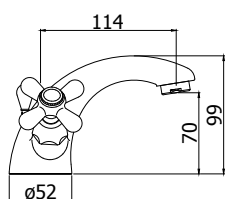

Batteria bordo vasca 5 fori con doccia estraibile, con/*senza* bocca erogazione
*Five-hole deck mounted bath mixer with pull out hand-shower, with/*without* spout*

© IRV 022-023CR

Gruppo vasca lusso con set doccia -
 Flessibile 1000 e 1500 mm
*Bath/shower mixer lux model with shower set -
 Flexible hose 1000 and 1500 mm*

Batteria lavabo con canna fissa con/*senza* scarico
*Three-hole wash basin mixer with fixed spout with/*without* pop up waste*

© IRV 058CR

Batteria lavabo con bocca Retrò
Three-hole wash basin mixer with Retrò spout

© IRV 065CR

Monoblocco lavabo Retrò
Retrò one-hole wash basin mixer

© IRV 071-075CR

Monoblocco lavabo con/ *senza* scarico
One-hole wash basin mixer with/without pop up waste

© IRV 078-077CR

Monoforo lavabo con bocca orientabile con/ *senza* scarico
One-hole wash basin mixer with swivelling spout with/without pop up waste

© IRV 090CR

Rubinetto lavabo 1/2"
1/2" wash basin tap

© IRV 095CR

Rubinetto lavabo 1/2" corpo alto
1/2" wash basin tap with tall body

© IRV 116CR

Batteria bidet
Three-hole bidet mixer

© IRV 138-137CR

Monoforo bidet con canna orientabile, con/ *senza* scarico
One-hole bidet mixer with swivelling spout, with/without pop up waste