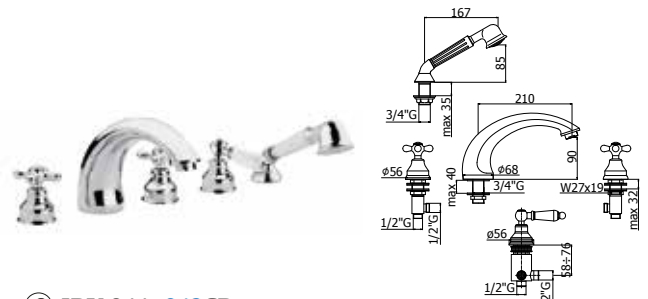

© VLV 075CR
VIOLA

NOSTALGIA

Classic and timeless shapes taps, IRIS and VIOLA series represent a fine mix of tradition and technology, able to fit perfectly to the contemporary furniture, giving it a touch of elegance. IRIS and VIOLA handles are interchangeable on each article of the series and are available either with standard and ceramic-disks valve. The series is also able to make even more refined any environment thanks to the many available finishes, including in particular Bronze and Copper.

IRV
LEVA IRIS
IRIS HANDLE

VLV
LEVA VIOLA
VIOLA HANDLE

© IRV 001CR

Gruppo vasca incasso con deviatore, bocca di erogazione e set doccia
Concealed bath/shower mixer with spout and shower set

© IRV 044-042CR

Batteria bordo vasca 5 fori con doccia estraibile, con/*senza* bocca erogazione
*Five-hole deck mounted bath mixer with pull out hand-shower, with/*without* spout*

© IRV 022-023CR

Gruppo vasca lusso con set doccia -
 Flessibile 1000 e 1500 mm
*Bath/shower mixer lux model with shower set -
 Flexible hose 1000 and 1500 mm*

© IRV 024-025CR

Gruppo vasca economico con set doccia -
 Flessibile 1000 e 1500 mm
*Economical bath/shower mixer with shower set -
 Flexible hose 1000 and 1500 mm*

© IRV 026-027CR

Gruppo vasca **Retro** con set doccia -
 Flessibile 1000 e 1500 mm
*Retro bath/shower mixer with shower set -
 Flexible hose 1000 and 1500 mm*