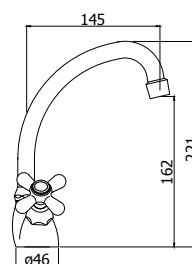

Batteria bordo vasca 5 fori con doccia estraibile, con/*senza* bocca erogazione
*Five-hole deck mounted bath mixer with pull out hand-shower, with/*without* spout*

© IRV 022-023CR

Gruppo vasca lusso con set doccia -
 Flessibile 1000 e 1500 mm
*Bath/shower mixer lux model with shower set -
 Flexible hose 1000 and 1500 mm*

Batteria lavabo con canna fissa con/*senza* scarico
*Three-hole wash basin mixer with fixed spout with/*without* pop up waste*

© IRV 058CR

Batteria lavabo con bocca Retrò
Three-hole wash basin mixer with Retrò spout

© IRV 065CR

Monoblocco lavabo Retrò
Retrò one-hole wash basin mixer

© IRV 071-075CR

Monoblocco lavabo con/ *senza* scarico
One-hole wash basin mixer with/without pop up waste

© IRV 078-077CR

Monoforo lavabo con bocca orientabile con/ *senza* scarico
One-hole wash basin mixer with swivelling spout with/without pop up waste

© IRV 090CR

Rubinetto lavabo 1/2"
1/2" wash basin tap

© IRV 095CR

Rubinetto lavabo 1/2" corpo alto
1/2" wash basin tap with tall body

© IRV 116CR

Batteria bidet
Three-hole bidet mixer

© IRV 138-137CR

Monoforo bidet con canna orientabile, con/ *senza* scarico
One-hole bidet mixer with swivelling spout, with/without pop up waste