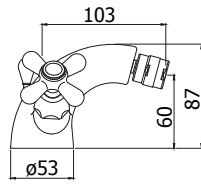

Batteria bordo vasca 5 fori con doccia estraibile, con/*senza* bocca erogazione
*Five-hole deck mounted bath mixer with pull out hand-shower, with/*without* spout*

© IRV 022-023CR

Gruppo vasca lusso con set doccia -
 Flessibile 1000 e 1500 mm
*Bath/shower mixer lux model with shower set -
 Flexible hose 1000 and 1500 mm*

© IRV 090CR

Rubinetto lavabo 1/2"
1/2" wash basin tap

© IRV 095CR

Rubinetto lavabo 1/2" corpo alto
1/2" wash basin tap with tall body

© IRV 116CR

Batteria bidet
Three-hole bidet mixer

© IRV 138-137CR

Monoforo bidet con canna orientabile, con/ *senza* scarico
One-hole bidet mixer with swivelling spout, with/without pop up waste