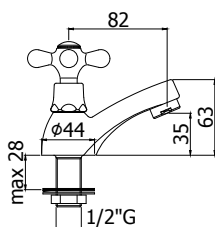

Batteria bordo vasca 5 fori con doccia estraibile, con/*senza* bocca erogazione
*Five-hole deck mounted bath mixer with pull out hand-shower, with/*without* spout*

© IRV 022-023CR

Gruppo vasca lusso con set doccia -
 Flessibile 1000 e 1500 mm
*Bath/shower mixer lux model with shower set -
 Flexible hose 1000 and 1500 mm*

© IRV 065CR

Monoblocco lavabo Retrò
Retrò one-hole wash basin mixer

© IRV 071-075CR

Monoblocco lavabo con/ *senza* scarico
One-hole wash basin mixer with/without pop up waste

© IRV 078-077CR

Monoforo lavabo con bocca orientabile con/ *senza* scarico
One-hole wash basin mixer with swivelling spout with/without pop up waste

© IRV 090CR

Rubinetto lavabo 1/2"
1/2" wash basin tap

© IRV 095CR

Rubinetto lavabo 1/2" corpo alto
1/2" wash basin tap with tall body

© IRV 116CR

Batteria bidet
Three-hole bidet mixer

© IRV 138-137CR

Monoforo bidet con canna orientabile, con/ *senza* scarico
One-hole bidet mixer with swivelling spout, with/without pop up waste