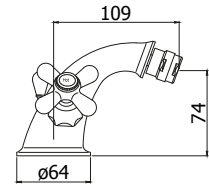

© **IRV 125CR**

Monoblocco bidet Retrò

Retrò one-hole bidet mixer