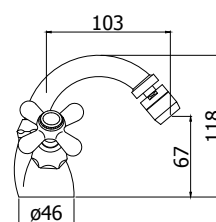

© IRV 090CR

Rubinetto lavabo 1/2"
1/2" wash basin tap

© IRV 095CR

Rubinetto lavabo 1/2" corpo alto
1/2" wash basin tap with tall body

© IRV 116CR

Batteria bidet
Three-hole bidet mixer

© IRV 138-137CR

Monoforo bidet con canna orientabile, con/ *senza* scarico
One-hole bidet mixer with swivelling spout, with/without pop up waste

© **IRV 131-135CR**

Monoblocco bidet con/*senza* scarico

One-hole bidet mixer with/without pop up waste

© **IRV 125CR**

Monoblocco bidet Retrò

Retrò one-hole bidet mixer

FINITURE
FINISHES

CR - Finitura CROMO
CR - *CHROME PLATED finish*