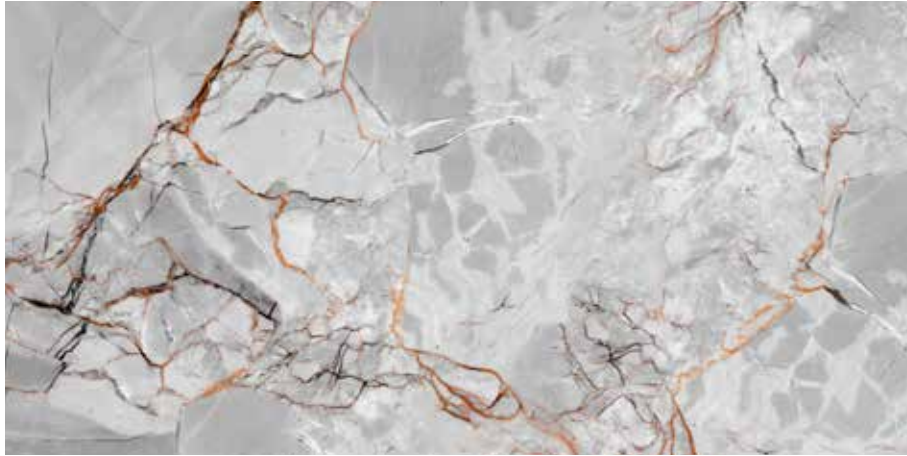

4

60x120 cm. ISABELLA

TERMAL CERAMIK

ISABELLA

60x60 / 24"x24" - 60x120 / 24"x48"

60x120 cm.
ISABELLA (FULL LAPATO) (RECTIFIED) White

60x120 cm.
ISABELLA (FULL LAPATO) (RECTIFIED) Grey

60x60 cm.
ISABELLA (HIGH GLOSSY) (RECTIFIED) White

60x60 cm.
ISABELLA (HIGH GLOSSY) (RECTIFIED) Grey

Otel
Hotel

İş Merkezi, Ofis
Business Center

Alışveriş Merkezi
Shopping Center

Konut
Residence

Diş Cephe
Facade

Restoran, Cafe
Restaurant, Cafe

Diş Mekan
Outside