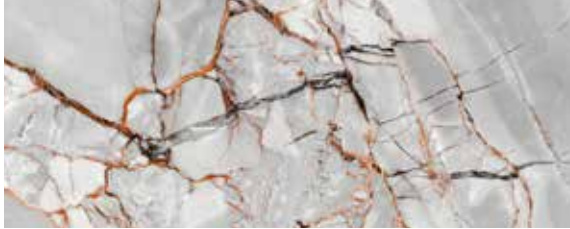

ISABELLA

30x75/12"x30"- 45x45/18"x18"
60x60/24"x24"- 60,5x60,5/24"x24"

30x75 cm.
ISABELLA (RECTIFIED) White

30x75 cm.
ISABELLA DECOR (RECTIFIED) Grey

30x75 cm.
ISABELLA (RECTIFIED) Grey

45x45 cm.
ISABELLA White

Önemli Farklılık
Moderate Variation

4

60x60/ 24"x24" - 60,5x60,5 / 24"x24"

ISABELLA

60,5x60,5 cm.
ISABELLA (HIGH GLOSSY)
White

60,5x60,5 cm
ISABELLA (HIGH GLOSSY) Grey

30x75 cm. **ISABELLA**

Otel
Hotel