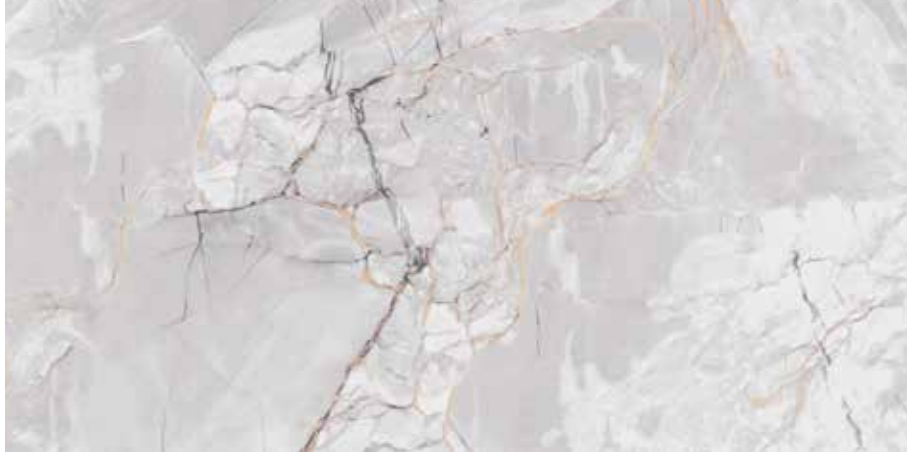

ISABELLA

60x60 / 24"x24" - 60x120 / 24"x48"

60x120 cm.
ISABELLA (FULL LAPATO) (RECTIFIED) White