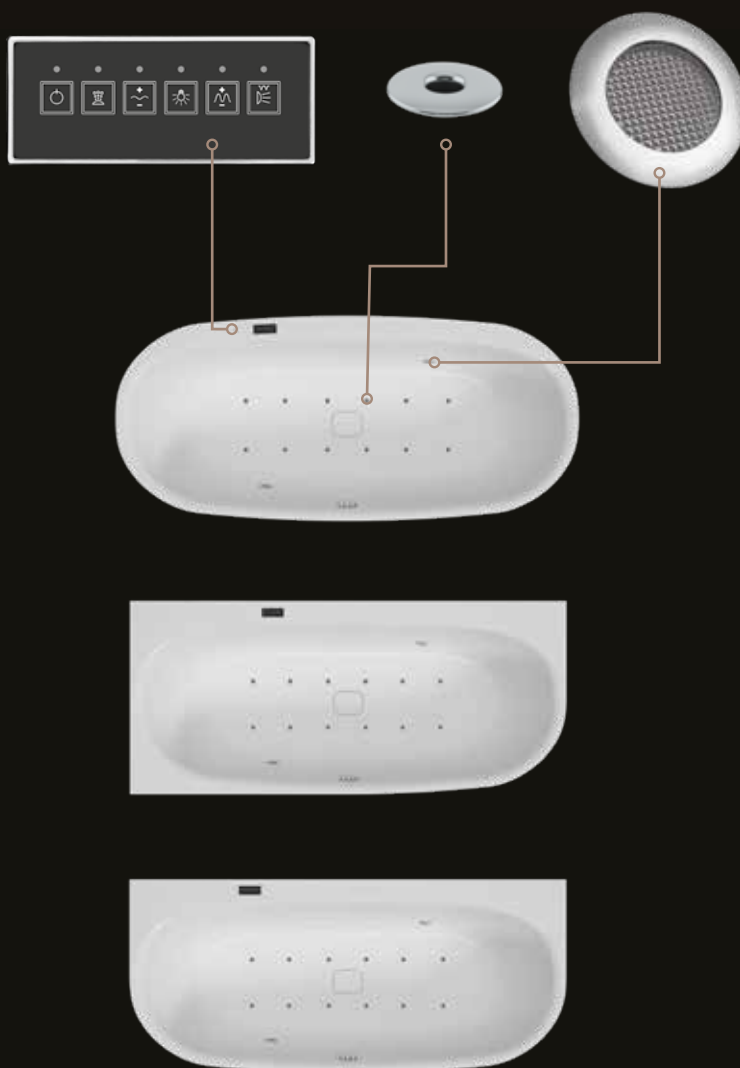

RU
Гидромассаж далеко не ограничивается завихрениями воды. Чтобы обеспечить максимальное удовольствие от гидромассажа компания HOESCH использует специальные форсунки. Способная поддержать хорошее самочувствие пользователя гидромассажная система iSensi имеет поразительно широкий спектр действия – от расслабляющего до оздоровительного. Гидромассажная система iSensi – ощущение купания в пузырьках шампанского. Множество встроенных в пол ванны маленьких форсунок подают в воду подогретый воздух, который с невероятной нежностью массирует всё тело. Форсунки не выступают над поверхностью пола и не мешают сидеть или лежать в ванне. Завихрения воздуха регулируются в соответствии с индивидуальными предпочтениями. Особую атмосферу создаёт разноцветная подсветка с двумя подводными прожекторами. Зачастую спина устаёт больше других частей тела, поэтому по желанию гидромассажная система iSensi может быть оснащена четырьмя дополнительными форсунками в области спины и двумя в области ног. Эти форсунки служат для интенсивного расслабления тела. В области ног предусмотрен массаж рефлексных зон, приятно возбуждающий все части тела.