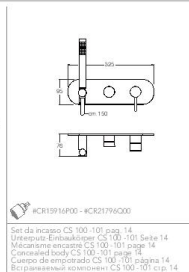

IX 256 REGULAR

new

28 inox

AISI 316 L

AISI 316 L

IX 259 LARGE

new

28 inox

IX 258 LARGE

new

28 inox

IX 320

28 inox

IX 257 REGULAR

new

28 inox

IX 602

new

28 inox