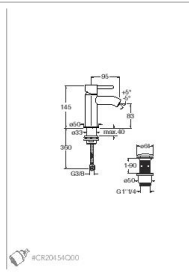

IX 256 REGULAR

new

28 inox

AISI 316 L

AISI 316 L

IX 259 LARGE

new

28 inox

IX 258 LARGE

new

28 inox

IX 320

28 inox

IX 257 REGULAR

new

28 inox

IX 602

new

28 inox