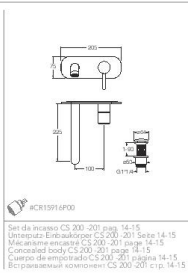

IX 258 LARGE

new

28 inox

IX 320

28 inox