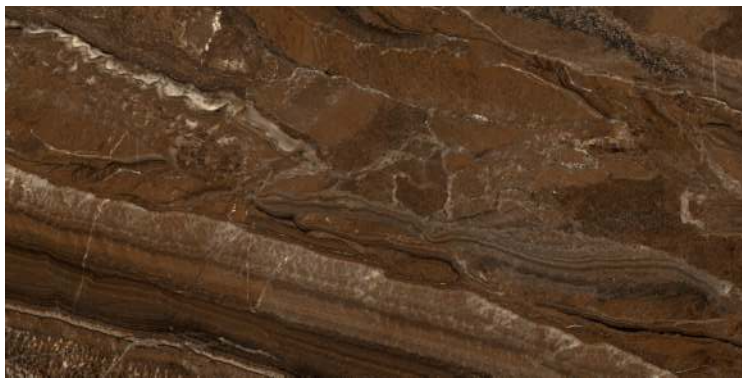

JAINOOR Imperial Pulido
48 x 97 cm. Rect.

GR 61 m²