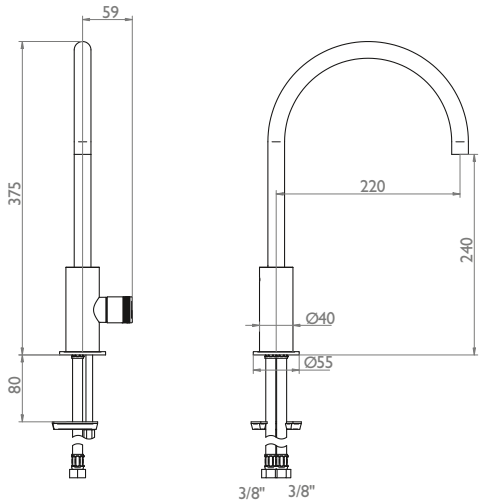

Inox brossé
Brushed stainless steel
A09

Ref. D9A.6181N

Mitigeur d'évier bec orientable
Single lever sink mixer

Disponible uniquement en inox brossé (A09)
Only available in brushed stainless steel (A09)