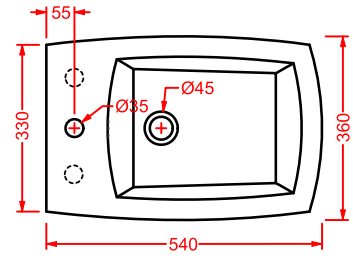

JZV002 JAZZ
vaso terra filomuro
back to wall WC