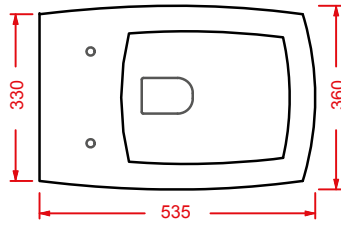

JZV003 + JZC001 JAZZ
vaso monoblocco + cassetta monoblocco
close-coupled WC + ceramic cistern