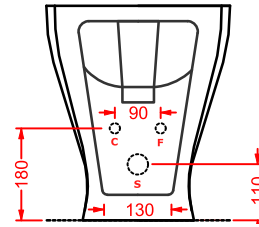

JZV002 JAZZ
vaso terra filomuro
back to wall WC