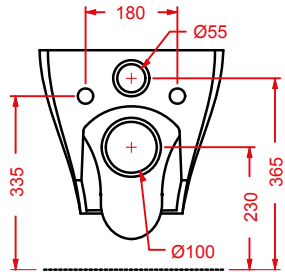

JZV003 + JZC001 JAZZ
vaso monoblocco + cassetta monoblocco
close-coupled WC + ceramic cistern