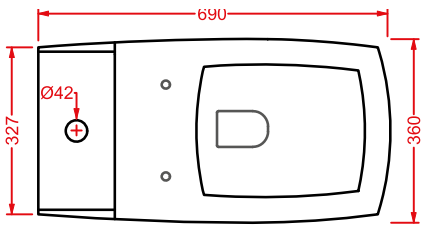

JZV001 JAZZ
vaso sospeso
wall-hung WC

JZB001 JAZZ
bidet sospeso
wall-hung bidet

JZB002 JAZZ
bidet terra filomuro
back to wall bidet

JZV003 + JZC001 JAZZ
vaso monoblocco + cassetta monoblocco
close-coupled WC + ceramic cistern