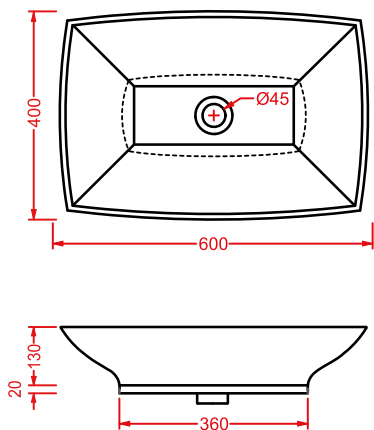

JZL002 JAZZ

lavabo appoggio 60
countertop washbasin 60