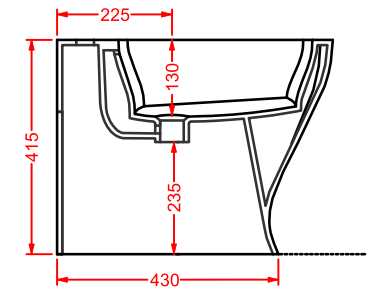

JZV002 JAZZ
vaso terra filomuro
back to wall WC