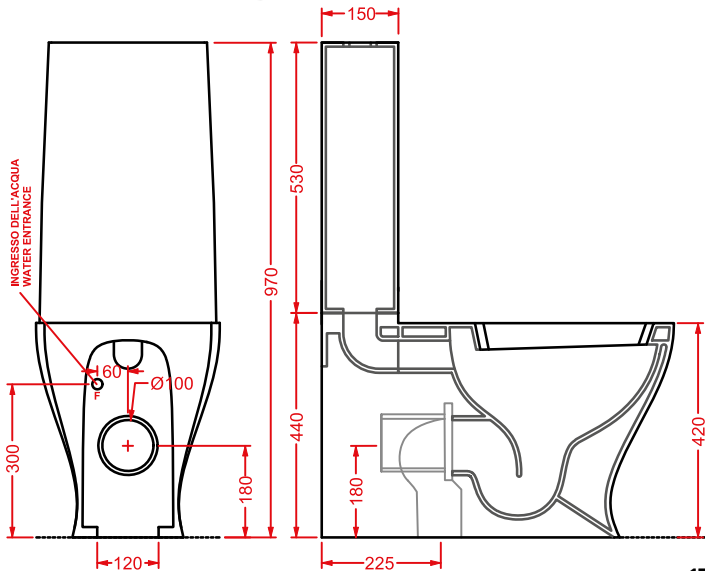

ACW004 SQUARE | pag. 122
vasca freestanding in Livingtec
freestanding bathtub in Livingtec
180 x 80

VICTORIA | pag. 460
accessori in ceramica
ceramic accessories

CIVITAS | pag. 458
accessori in metallo
metallic accessories

JZV001 JAZZ
vaso sospeso
wall-hung WC

JZB001 JAZZ
bidet sospeso
wall-hung bidet

JZB002 JAZZ
bidet terra filomuro
back to wall bidet

JZV003 + JZC001 JAZZ
vaso monoblocco + cassetta monoblocco
close-coupled WC + ceramic cistern