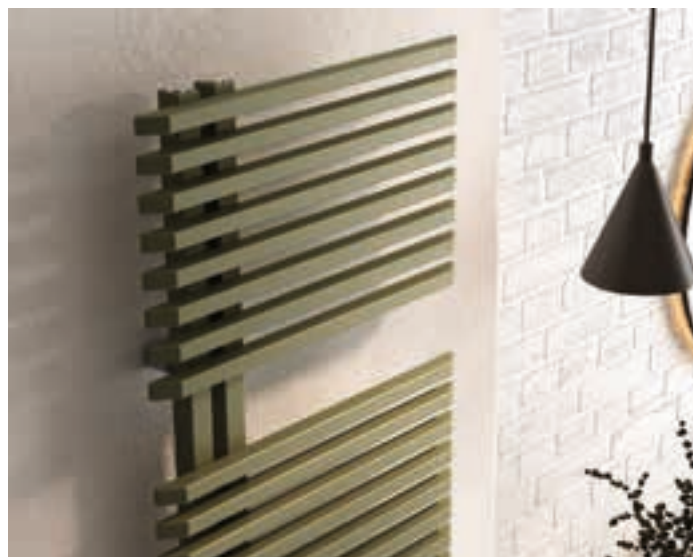

Jazz

Un'Armonia di forme intrise di tecnica ed improvvisazione nata dall'incontro tra due differenti sensibilità, Jazz è uno scaldasalviette estremamente versatile.

Rigorosamente squadrato nelle sue forme sobrie ed essenziali ben rappresenta la tendenza contemporanea.

A harmony of forms full of technique and improvisation coming from two different sensibilities, Jazz is an extremely versatile towel warmer.

Strictly squared in its sober and essential shape, it well represents the contemporary trend.

Jazz è disponibile in:
3 altezze da 890 a 1770 mm;
2 larghezze 500 e 600 mm;
5 potenze termiche da 438 a 961 Watt.

*Jazz is available in:
3 heights from 890 to 1770 mm;
2 widths 500 and 600 mm;
5 thermal powers from 438 to 961 Watt.*

Radiatore Jazz
altezza 1770 mm
larghezza 500 mm
potenza termica 859 Watt
finitura Agave (cod. 9N)

*Jazz radiator
height 1770 mm
width 500 mm
thermal power 859 Watt
Agave finished (cod. 9N)*