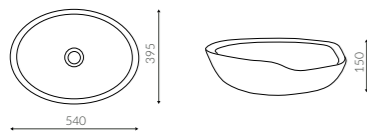

JENA

Design: Mowo Studio

FREE STANDING
BATHTUB

SIWA

Design: Mowo Studio

SIWA
COUNTERTOP WASHBASIN

JENA

Design: Mowo Studio