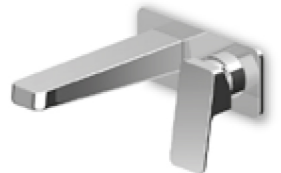

.W1 EMBOSSED MATT WHITE

.N1 EMBOSSED MATT BLACK

Technical information

JINGLE

ZIN690
Monocomando lavabo
Single lever basin mixer
Monomando lavabo

ZIN692
Monocomando lavabo
Single lever basin mixer
Monomando lavabo

ZIN691
Monocomando lavabo bocca alta
Single lever basin mixer, high spout
Monomando lavabo caño alto

ZIN634 + R99815
Monocomando lavabo incasso
Built-in single lever basin mixer
Monomando lavabo de empotrar