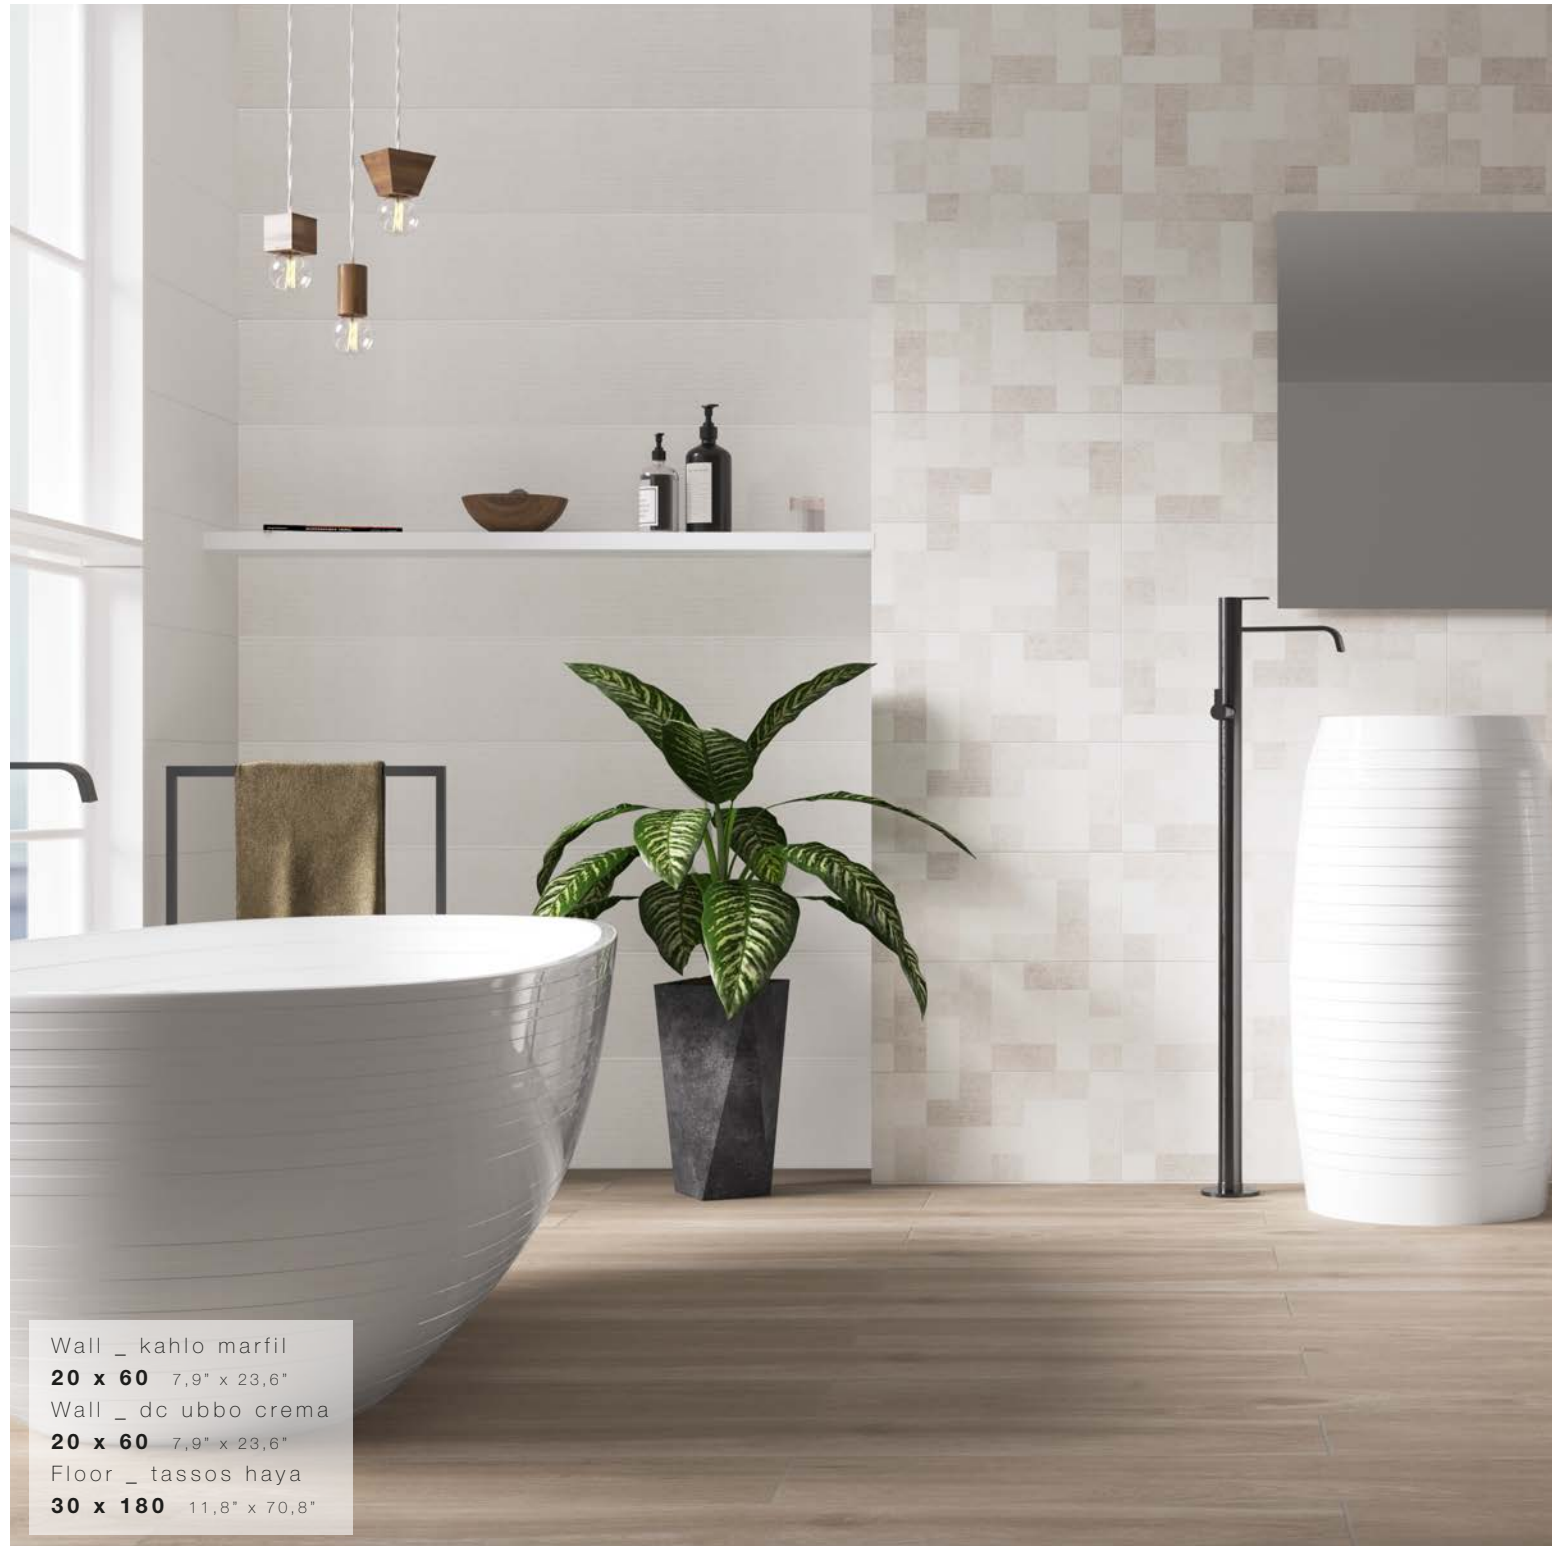

Wall _ kahlo marfil
20 x 60 7,9" x 23,6"
Wall _ dc ubbo crema
20 x 60 7,9" x 23,6"
Floor _ tassos haya
30 x 180 11,8" x 70,8"