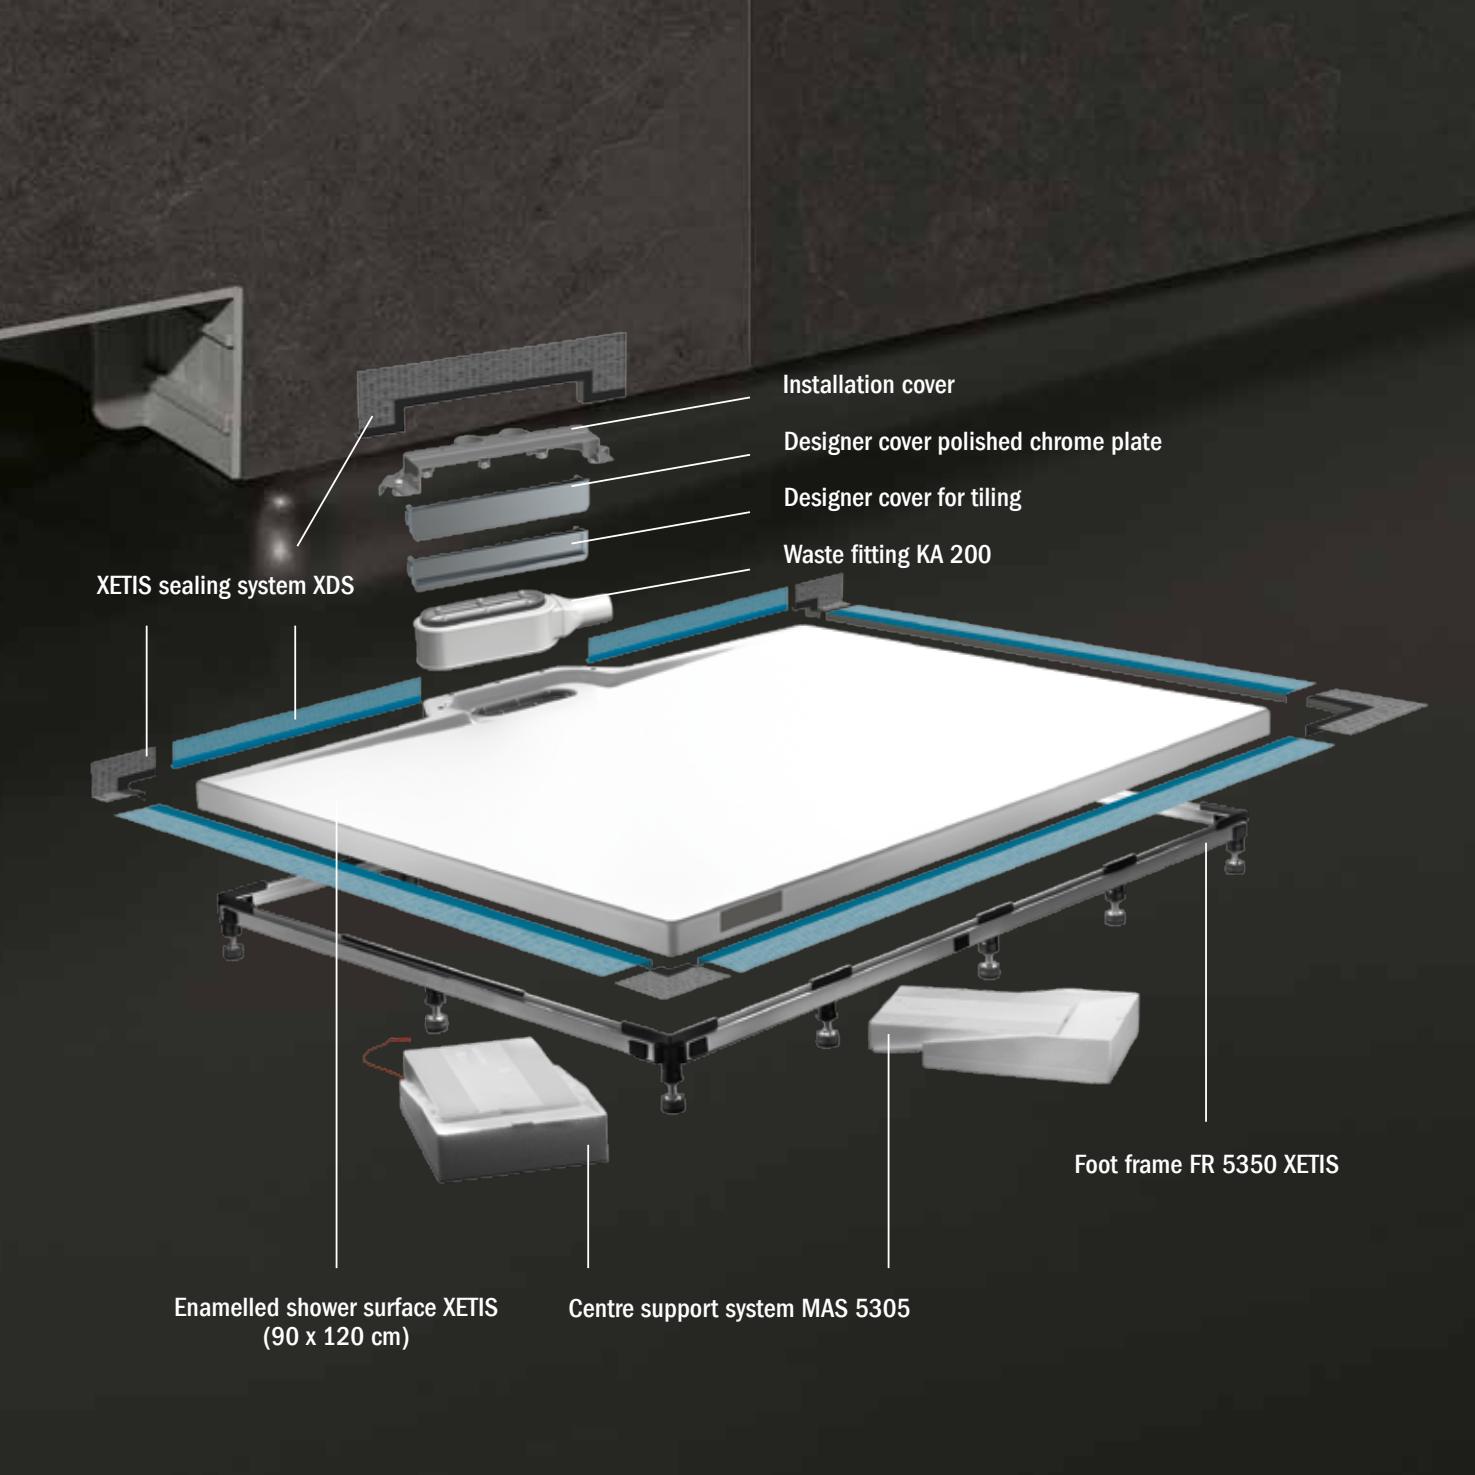

Installation cover

Designer cover polished chrome plate

Designer cover for tiling

Waste fitting KA 200

XETIS sealing system XDS

Foot frame FR 5350 XETIS

Enamelled shower surface XETIS
(90 x 120 cm)

Centre support system MAS 5305