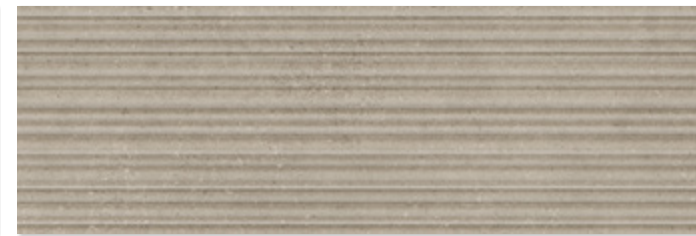

NOMAD BROWN
 20x120 cm/8"x48" RC

COLOURS: / COLORES:

KALKSTEN ARTIC

KALKSTEN LINES ARTIC

KALKSTEN EARTH

KALKSTEN LINES EARTH

KALKSTEN SMOKE

KALKSTEN LINES SMOKE