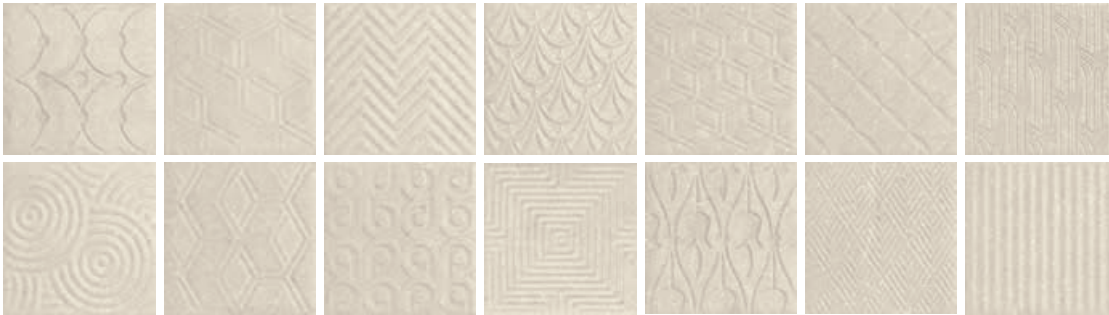

Karelian

Pasta blanca / White body tiles

15x15cm. — 5,91" x 5,91"
 30 x 90 cm. — 11,81" x 35,43"
 60 x 60 cm. — 23,62" x 23,62"

Karelian Sand
30 x 90 cm.

WB3090L

Shinn Karelian Sand
15 x 15 cm.

WB1515L

Karelian Pearl
30 x 90 cm.

WB3090L

Karelian Grey
30 x 90 cm.

WB3090L

Shinn Karelian Pearl
15 x 15 cm.

WB1515L

Shinn Karelian Grey
15 x 15 cm.

WB1515L

Shinn Karelian Sand, Pearl, Grey: Variación gráfica / Different pattern: 14