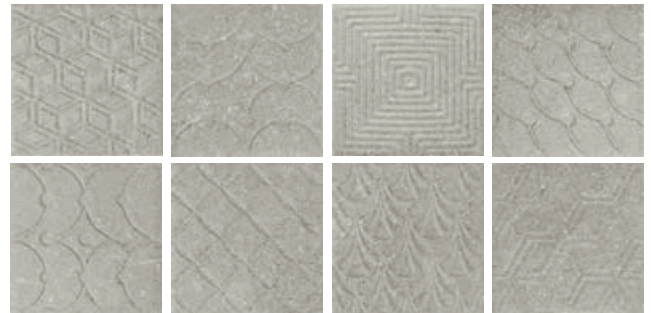

WB3090L

Karelian Grey
30 x 90 cm.

WB3090L

Shinn Karelian Pearl
15 x 15 cm.

WB1515L

Shinn Karelian Grey
15 x 15 cm.

WB1515L

Shinn Karelian Sand, Pearl, Grey: Variación gráfica / Different pattern: 14