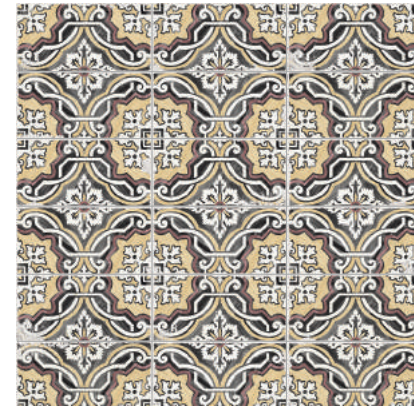

# São Luis

 Porcelain  
 Straight edge  
 Slight Variation  
 Pre-scored

São Luis White Natural  
59,2x59,2 cm - 23,3"x23,3"  
G-3146

São Luis Mérces Natural  
59,2x59,2 cm - 23,3"x23,3"  
G-3146

São Luis Neto Natural  
59,2x59,2 cm - 23,3"x23,3"  
G-3146

São Luis Azevedo Natural  
59,2x59,2 cm - 23,3"x23,3"  
G-3146

São Luis Sacra Natural  
59,2x59,2 cm - 23,3"x23,3"  
G-3146

São Luis Mix Natural\*  
59,2x59,2 cm - 23,3"x23,3"  
G-3146