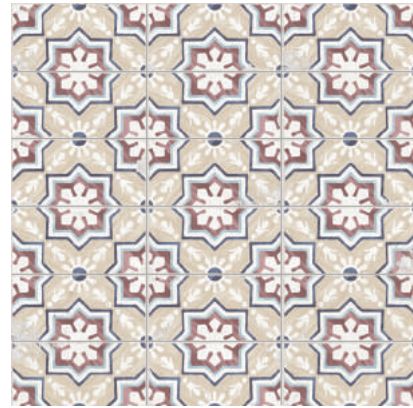

# São Luis

 Porcelain  
 Straight edge  
 Slight Variation  
 Pre-scored

São Luis White Natural  
59,2x59,2 cm - 23,3"x23,3"  
G-3146

São Luis Mérces Natural  
59,2x59,2 cm - 23,3"x23,3"  
G-3146

São Luis Neto Natural  
59,2x59,2 cm - 23,3"x23,3"  
G-3146

São Luis Azevedo Natural  
59,2x59,2 cm - 23,3"x23,3"  
G-3146

São Luis Sacra Natural  
59,2x59,2 cm - 23,3"x23,3"  
G-3146

São Luis Mix Natural\*  
59,2x59,2 cm - 23,3"x23,3"  
G-3146

São Luis Azevedo  
20,2x59,5 cm - 7,95"x23,44"

São Luis Sacra  
20,2x59,5 cm - 7,95"x23,44"

São Luis Mix\*  
20,2x59,5 cm - 7,95"x23,44"

Moon Gold - Silver - Copper Lista  
1x59,5 cm - 0,39"x23,44"

Gaeta Aqua - Grey - Black Lista  
1x59,5 cm - 0,39"x23,44"