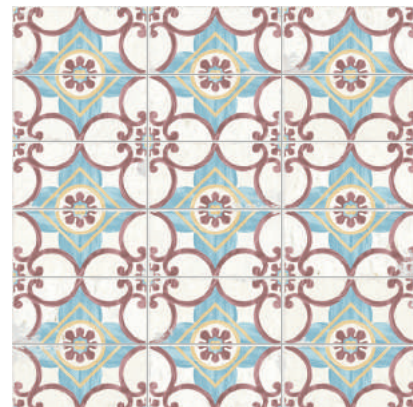

# São Luis

 Porcelain  
 Straight edge  
 Slight Variation  
 Pre-scored

São Luis White Natural  
59,2x59,2 cm - 23,3"x23,3"  
G-3146

São Luis Mérces Natural  
59,2x59,2 cm - 23,3"x23,3"  
G-3146

São Luis Neto Natural  
59,2x59,2 cm - 23,3"x23,3"  
G-3146

São Luis Azevedo Natural  
59,2x59,2 cm - 23,3"x23,3"  
G-3146

São Luis Sacra Natural  
59,2x59,2 cm - 23,3"x23,3"  
G-3146

São Luis Mix Natural\*  
59,2x59,2 cm - 23,3"x23,3"  
G-3146

São Luis Azevedo  
20,2x59,5 cm - 7,95"x23,44"

São Luis Sacra  
20,2x59,5 cm - 7,95"x23,44"

São Luis Mix\*  
20,2x59,5 cm - 7,95"x23,44"

Moon Gold - Silver - Copper Lista  
1x59,5 cm - 0,39"x23,44"

Gaeta Aqua - Grey - Black Lista  
1x59,5 cm - 0,39"x23,44"