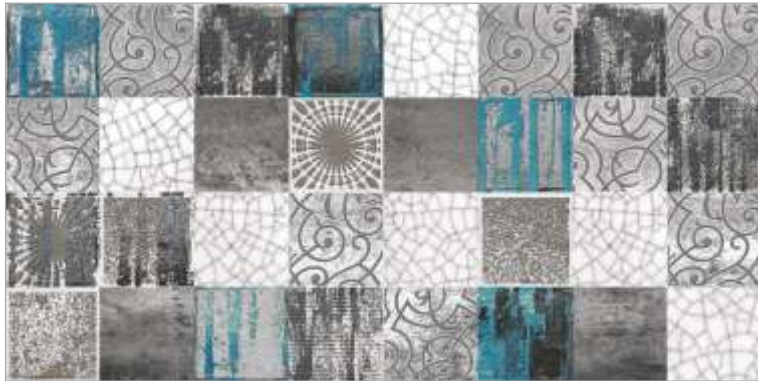

Morrocco Green

Potman Grey

Grout Gray

Spended Natural

Bornite Bianco

Bornite Ivory

Magen Square Grey

Magen Square Ivory

Rober White

Rober White

Rechel Green

Winstead Colour

Rober Cement

Rober Black

Fiore White

Frisson Brown