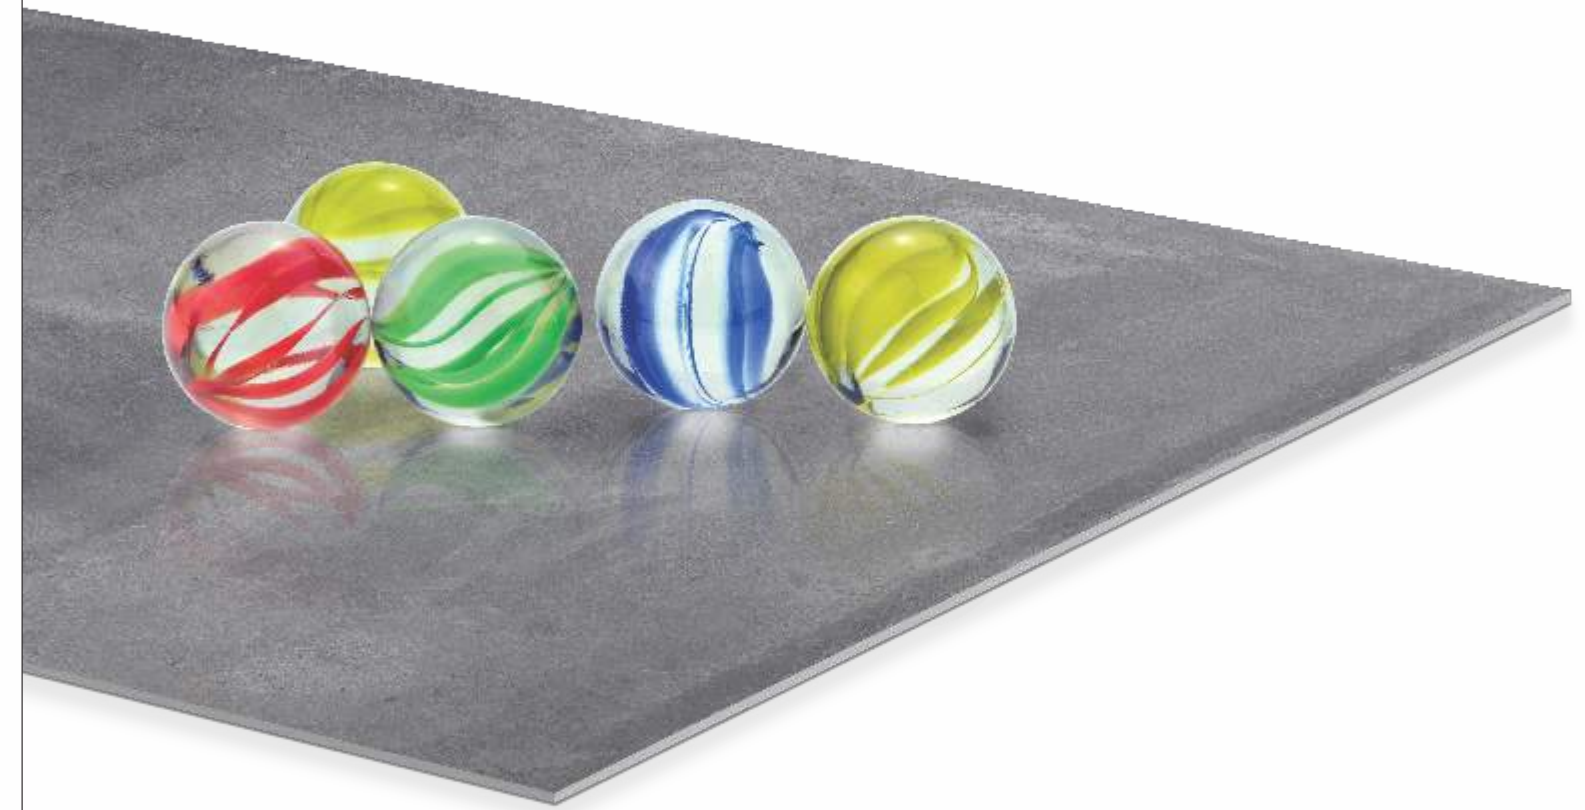

GlamX is the shining star of the X series. GlamX is conceived with the use of liquid glaze to give it a smooth and glorious finish. On top of that, extra polishing on the surface gives it a glare-free and consistent shine. GlamX allows you to add glamour to your space without the risk of looking ostentatious.