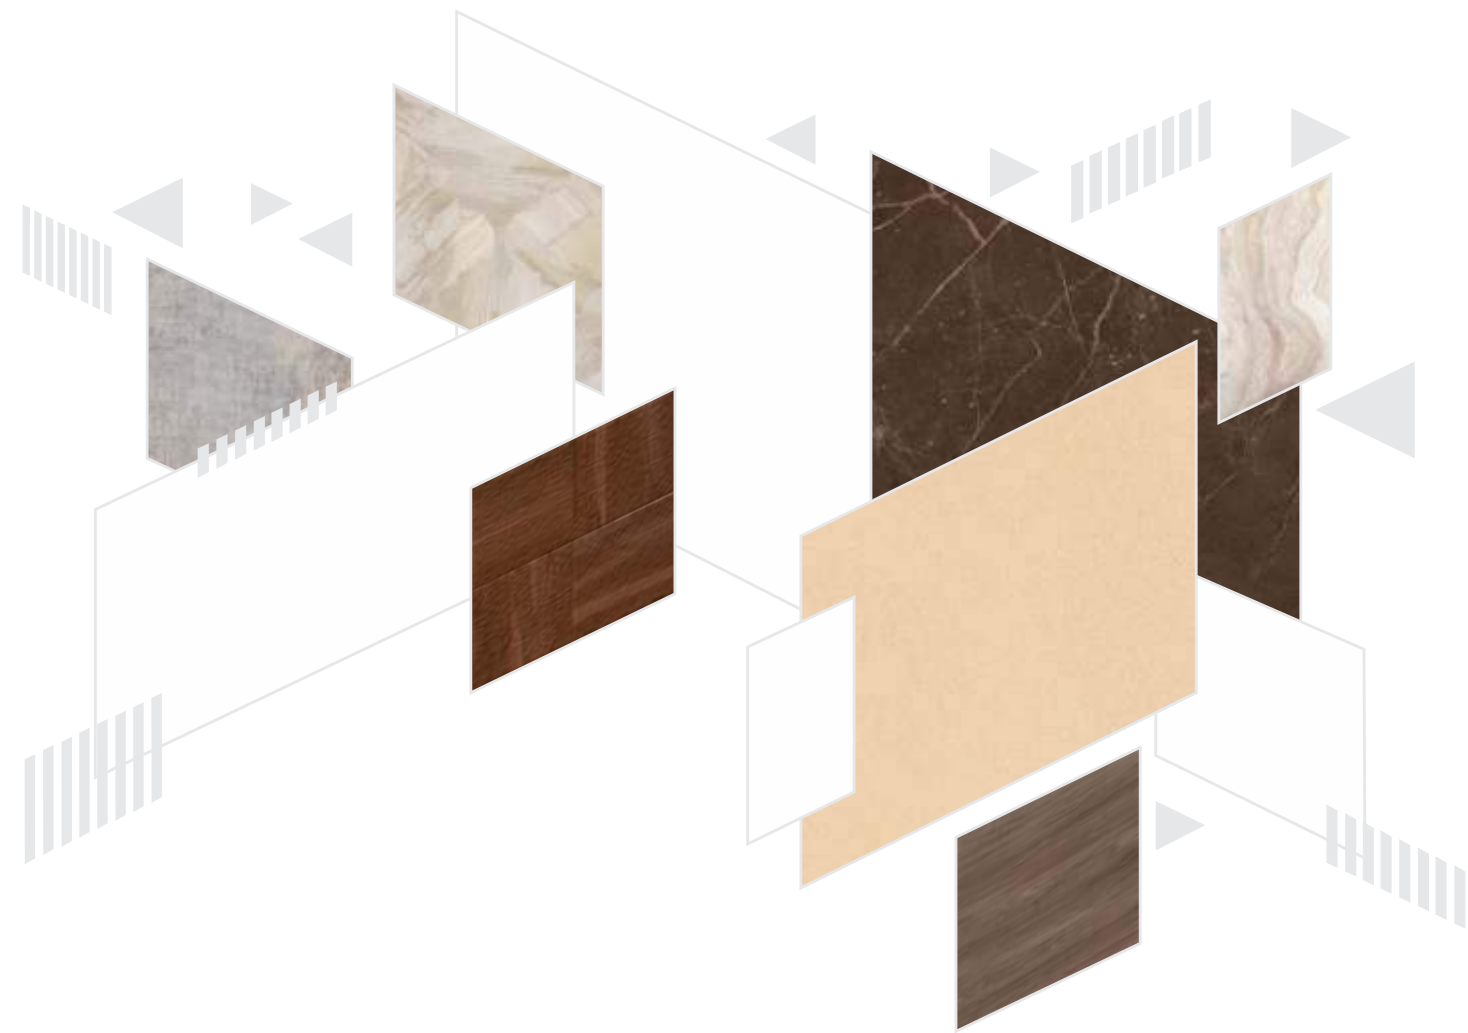

Customer Care: 1800 212 0053

www.varmora.com

Follow us :

MARVELOUS & SPECTACULAR SPREE OF
RAVISHING DESIGNS

INDEX

01

Digital Glazed Vitrified Tiles
800x1200mm

23