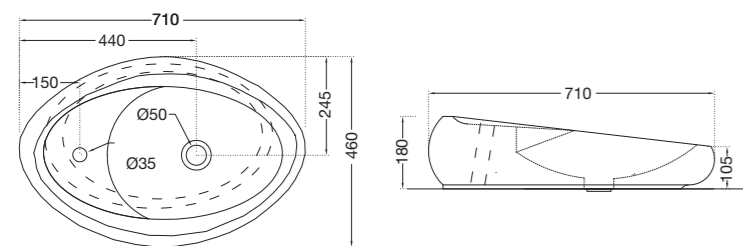

KAV-49037J

Joystick Bib Cock with Wall Flange
 flow rate: 10.95 l/min*

KAV-49041J

Joystick 2 Way Bib Cock with Wall Flange
 flow rate: 10.92 l/min*

KAVALIER J | Ceramics

Complex curves weave soft, organic forms that coordinate perfectly with the progressive design sensibility of Kavalier faucets too.

KAS-WHT-49931

Table Top Basin,
Size: 710 x 460 x 180mm

KAS-WHT-49901

Table Top Basin,
Size: 710 x 460 x 180 mm

KAS-WHT-49951

Wall Hung WC with UF soft close seat cover; Hinges , Accessories set,
Size: 410 x 550 x 370 mm