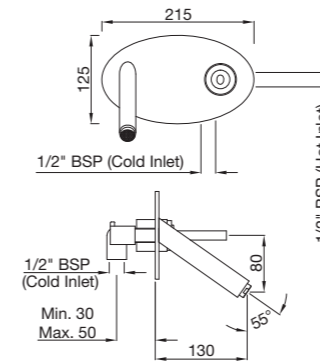

KAV-49011JB

Joystick Basin Mixer without Popup Waste System with 450mm Long Braided Hoses
 flow rate: 12.64 l/min*

Also available

KAV-49051JB Joystick Basin Mixer with Popup Waste System With 450mm Long Braided Hoses

KAV-49009JB

Joystick Tall Boy with 180mm Extension Body, Fixed Spout & 600mm Long Braided Hoses
 flow rate: 12.89 l/min*

KAV-49233JN

Joystick Concealed Basin Mixer (Wall Mounted) with Spout (Composite One Piece Body)
 flow rate: 14.17 l/min*