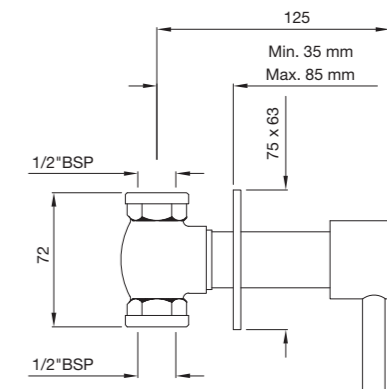

KAV-49083 Concealed Stop Cock with Adjustable Wall Flange size 15mm
flow rate: 47.00 l/min*

Also available

KAV-49089 Concealed Stop Cock with Adjustable Wall Flange size 20mm