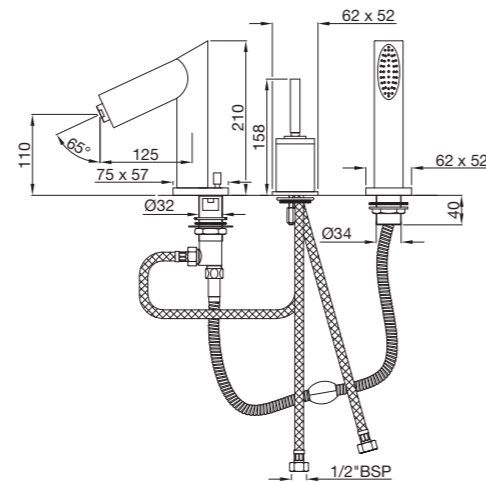

KAV-49009JB

Joystick Tall Boy with 180mm Extension Body, Fixed Spout & 600mm Long Braided Hoses
 flow rate: 12.89 l/min*

KAV-49233JN

Joystick Concealed Basin Mixer (Wall Mounted) with Spout (Composite One Piece Body)
 flow rate: 14.17 l/min*

KAV-49055J

Joystick Concealed Divertor for Bath & Shower Mixer with Button Assembly on Upper Side
 flow rate: 26.91 l/min*

KAV-49119J

Joystick Wall Mixer with Provision of Hand Shower but without Hand Shower
flow rate: 12.55 l/min*

KAV-49277J

Joystick 3-Hole Bath Tub Mounted Mixer with
Hand Shower, Spout & Divertor

KAV-49001J

Joystick Pillar Cock
flow rate: 11.85 l/min*

KAV-49021J

Joystick Pillar Cock with 180mm Extension Body
flow rate: 12.18 l/min*

KAV-49037J

Joystick Bib Cock with Wall Flange
 flow rate: 10.95 l/min*

KAV-49041J

Joystick 2 Way Bib Cock with Wall Flange
 flow rate: 10.92 l/min*

KAVALIER J | Ceramics

Complex curves weave soft, organic forms that coordinate perfectly with the progressive design sensibility of Kavalier faucets too.