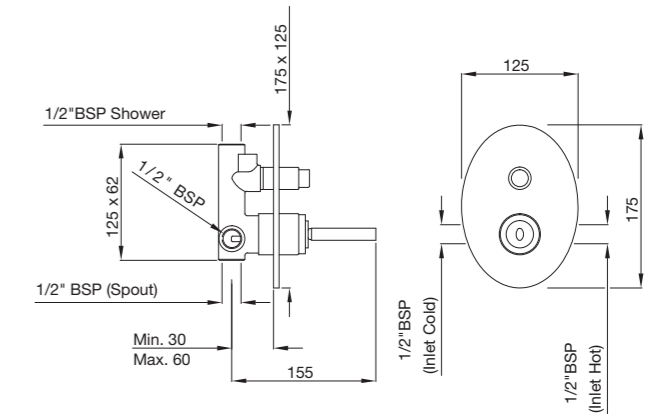

KAV-49011JB

Joystick Basin Mixer without Popup Waste System with 450mm Long Braided Hoses
 flow rate: 12.64 l/min*

Also available

KAV-49051JB Joystick Basin Mixer with Popup Waste System With 450mm Long Braided Hoses

KAV-49009JB

Joystick Tall Boy with 180mm Extension Body, Fixed Spout & 600mm Long Braided Hoses
 flow rate: 12.89 l/min*

KAV-49233JN

Joystick Concealed Basin Mixer (Wall Mounted) with Spout (Composite One Piece Body)
 flow rate: 14.17 l/min*

KAV-49055J

Joystick Concealed Divertor for Bath & Shower Mixer with Button Assembly on Upper Side
 flow rate: 26.91 l/min*

KAV-49119J

Joystick Wall Mixer with Provision of Hand Shower but without Hand Shower
flow rate: 12.55 l/min*

KAS-WHT-49931

Table Top Basin,
Size: 710 x 460 x 180mm

KAS-WHT-49901

Table Top Basin,
Size: 710 x 460 x 180 mm

KAS-WHT-49951

Wall Hung WC with UF soft close seat cover; Hinges , Accessories set,
Size: 410 x 550 x 370 mm