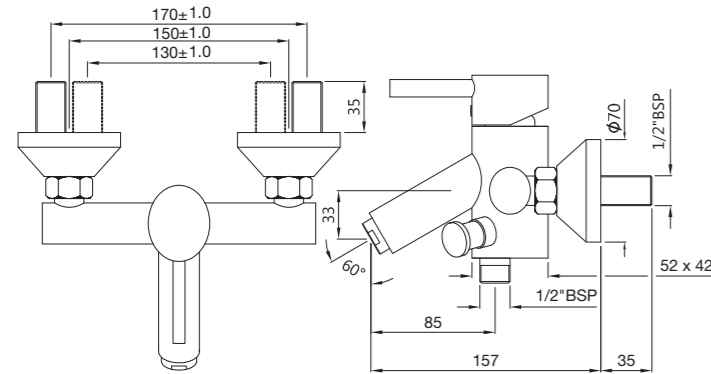

KAV-49119

Single Lever Wall Mixer with provision for Hand Shower but without Hand Shower
flow rate: 12.55 l/min*