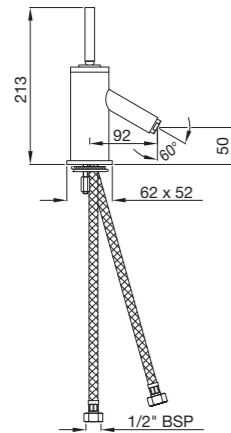

KAV-49037

Bib Cock with Wall Flange
flow rate: 14.22 l/min*

KAV-49041

2 Way Bib Cock with Wall Flange
flow rate: 14.23 l/min*

KAV-49053

Angular Stop Cock with Wall Flange
flow rate: 47.00 l/min*

KAV-49083 Concealed Stop Cock with Adjustable Wall Flange size 15mm
flow rate: 47.00 l/min*

Also available

KAV-49089 Concealed Stop Cock with Adjustable Wall Flange size 20mm

KAVALIER J | Faucets

The sculpted beauty of Kavelier seldom fails to impress. Its slim, clean lines are a study in minimalism, and the form is designed to please. Its oval design is perfectly offset by a futuristic joystick lever.

KAV-49011JB

Joystick Basin Mixer without Popup Waste System with 450mm Long Braided Hoses
 flow rate: 12.64 l/min*

Also available

KAV-49051JB Joystick Basin Mixer with Popup Waste System With 450mm Long Braided Hoses

KAV-49009JB

Joystick Tall Boy with 180mm Extension Body, Fixed Spout & 600mm Long Braided Hoses
 flow rate: 12.89 l/min*

KAV-49233JN

Joystick Concealed Basin Mixer (Wall Mounted) with Spout (Composite One Piece Body)
 flow rate: 14.17 l/min*