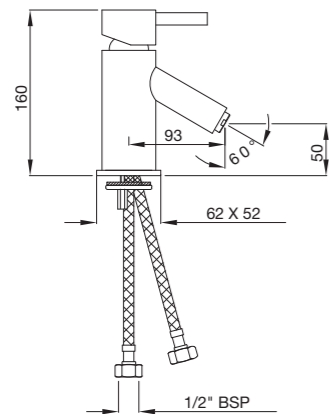

KAVALIER | Faucets

Sculpted lines, and a progressive design sensibility ensure that the Kavalier is shaped to make an impression.

KAV-49011B

Single lever Basin Mixer without Popup waste system with 450mm Long Braided hoses
flow rate: 12.64 l/min*

Also available

KAV-49051B

Single lever Basin Mixer with Popup waste system with 450mm Long Braided hoses

KAV-49009B

Single Lever Tall Boy Basin Mixer with 180mm Extension Body Fixed Spout without Popup waste system with 600 mm long Braided hoses
flow rate: 12.89 l/min*

KAV-49233N

Single Lever Concealed Basin Mixer (Wall Mounted) with Spout (Composite One Piece Body)

KAV-49065

Single Lever Concealed Divertor for Bath & Shower Mixer with Button Assembly on Upper Side
flow rate: 29.11 l/min*

KAV-49277

Single Lever 3-Hole Bath Tub Mounted Mixer with Hand Shower, Spout & Divertor

KAV-49213B

Single Lever 1-Hole Bidet Mixer with Popup Waste System with 375mm Long Braided Hoses
flow rate: 6.83 l/min*