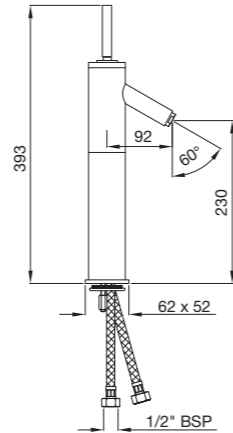

KAV-49011JB

Joystick Basin Mixer without Popup Waste System with 450mm Long Braided Hoses
 flow rate: 12.64 l/min*

Also available

KAV-49051JB Joystick Basin Mixer with Popup Waste System With 450mm Long Braided Hoses

KAV-49009JB

Joystick Tall Boy with 180mm Extension Body, Fixed Spout & 600mm Long Braided Hoses
 flow rate: 12.89 l/min*

KAV-49233JN

Joystick Concealed Basin Mixer (Wall Mounted) with Spout (Composite One Piece Body)
 flow rate: 14.17 l/min*