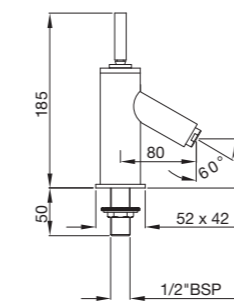

KAV-49009JB

Joystick Tall Boy with 180mm Extension Body, Fixed Spout & 600mm Long Braided Hoses
 flow rate: 12.89 l/min*

KAV-49233JN

Joystick Concealed Basin Mixer (Wall Mounted) with Spout (Composite One Piece Body)
 flow rate: 14.17 l/min*

KAV-49055J

Joystick Concealed Divertor for Bath & Shower Mixer with Button Assembly on Upper Side
 flow rate: 26.91 l/min*

KAV-49119J

Joystick Wall Mixer with Provision of Hand Shower but without Hand Shower
flow rate: 12.55 l/min*

KAV-49277J

Joystick 3-Hole Bath Tub Mounted Mixer with
Hand Shower, Spout & Divertor

KAV-49001J

Joystick Pillar Cock
flow rate: 11.85 l/min*

KAV-49021J

Joystick Pillar Cock with 180mm Extension Body
flow rate: 12.18 l/min*