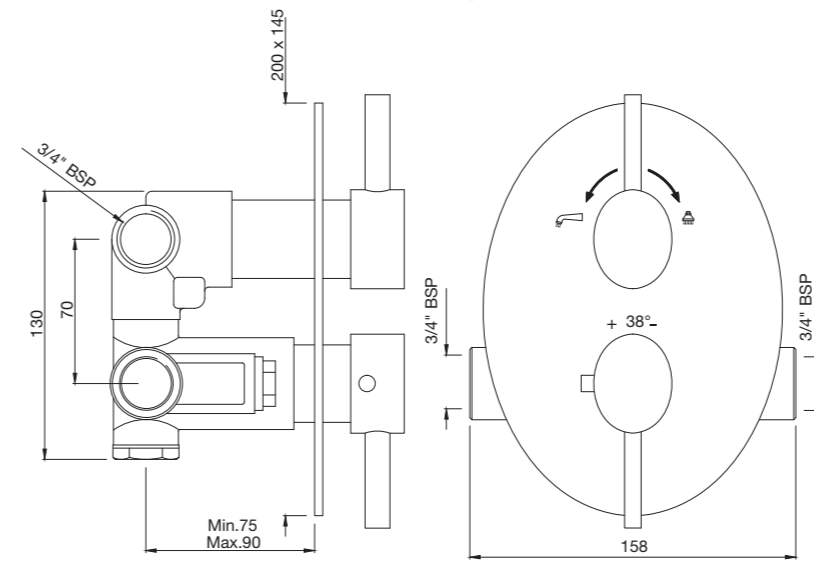

Also available

KAV-49051B

Single lever Basin Mixer with Popup waste system with 450mm Long Braided hoses

KAV-49009B

Single Lever Tall Boy Basin Mixer with 180mm Extension Body Fixed Spout without Popup waste system with 600 mm long Braided hoses
flow rate: 12.89 l/min*

KAV-49233N

Single Lever Concealed Basin Mixer (Wall Mounted) with Spout (Composite One Piece Body)

KAV-49065

Single Lever Concealed Divertor for Bath & Shower Mixer with Button Assembly on Upper Side
flow rate: 29.11 l/min*

KAV-49119

Single Lever Wall Mixer with provision for Hand Shower but without Hand Shower
flow rate: 12.55 l/min*

KAV-49651

Kavalier Concealed Shower Mixer with Thermostatic Control Cartridge

KAV-49671

Kavalier Concealed Bath & Shower Mixer with Thermostatic Control Cartridge

KAV-49277

Single Lever 3-Hole Bath Tub Mounted Mixer with Hand Shower, Spout & Divertor

KAV-49213B

Single Lever 1-Hole Bidet Mixer with Popup Waste System with 375mm Long Braided Hoses
flow rate: 6.83 l/min*