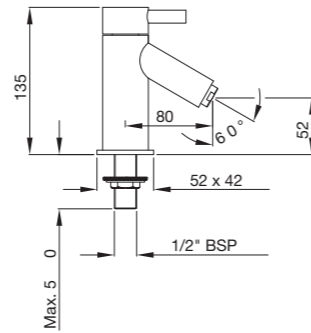

Also available

KAV-49051B

Single lever Basin Mixer with Popup waste system with 450mm Long Braided hoses

KAV-49009B

Single Lever Tall Boy Basin Mixer with 180mm Extension Body Fixed Spout without Popup waste system with 600 mm long Braided hoses
flow rate: 12.89 l/min*

KAV-49233N

Single Lever Concealed Basin Mixer (Wall Mounted) with Spout (Composite One Piece Body)

KAV-49065

Single Lever Concealed Divertor for Bath & Shower Mixer with Button Assembly on Upper Side
flow rate: 29.11 l/min*

KAV-49277

Single Lever 3-Hole Bath Tub Mounted Mixer with Hand Shower, Spout & Divertor

KAV-49213B

Single Lever 1-Hole Bidet Mixer with Popup Waste System with 375mm Long Braided Hoses
flow rate: 6.83 l/min*

KAV-49001

Pillar Cock with Base Flange
flow rate: 13.56 l/min*

KAV-49021

Pillar Cock with 200mm extension body and Base Flange
flow rate: 13.18 l/min*

KAV-49427

4 way Concealed Divertor Set with Hot & Cold Concealed Stop Cocks with built-in non return valve (Composite One Piece Body)