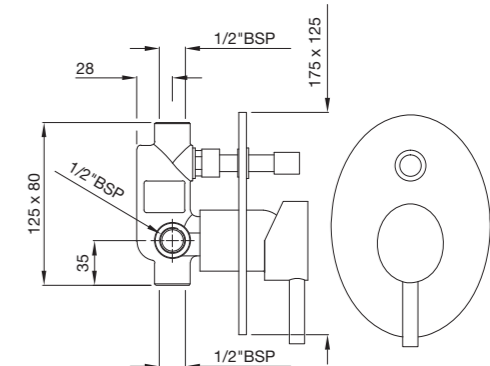

KAVALIER | Faucets

Sculpted lines, and a progressive design sensibility ensure that the Kavalier is shaped to make an impression.

KAV-49011B

Single lever Basin Mixer without Popup waste system with 450mm Long Braided hoses
flow rate: 12.64 l/min*

Also available

KAV-49051B

Single lever Basin Mixer with Popup waste system with 450mm Long Braided hoses

KAV-49009B

Single Lever Tall Boy Basin Mixer with 180mm Extension Body Fixed Spout without Popup waste system with 600 mm long Braided hoses
flow rate: 12.89 l/min*

KAV-49233N

Single Lever Concealed Basin Mixer (Wall Mounted) with Spout (Composite One Piece Body)

KAV-49065

Single Lever Concealed Divertor for Bath & Shower Mixer with Button Assembly on Upper Side
flow rate: 29.11 l/min*

KAS-WHT-49931

Table Top Basin,
Size: 710 x 460 x 180mm

KAS-WHT-49901

Table Top Basin,
Size: 710 x 460 x 180 mm

KAS-WHT-49951

Wall Hung WC with UF soft close seat cover; Hinges , Accessories set,
Size: 410 x 550 x 370 mm