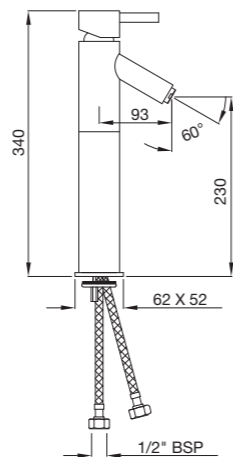

KAVALIER | Faucets

Sculpted lines, and a progressive design sensibility ensure that the Kavalier is shaped to make an impression.

KAV-49011B

Single lever Basin Mixer without Popup waste system with 450mm Long Braided hoses
flow rate: 12.64 l/min*

Also available

KAV-49051B

Single lever Basin Mixer with Popup waste system with 450mm Long Braided hoses

KAV-49009B

Single Lever Tall Boy Basin Mixer with 180mm Extension Body Fixed Spout without Popup waste system with 600 mm long Braided hoses
flow rate: 12.89 l/min*

KAV-49233N

Single Lever Concealed Basin Mixer (Wall Mounted) with Spout (Composite One Piece Body)

KAV-49065

Single Lever Concealed Divertor for Bath & Shower Mixer with Button Assembly on Upper Side
flow rate: 29.11 l/min*

KAV-49277

Single Lever 3-Hole Bath Tub Mounted Mixer with Hand Shower, Spout & Divertor

KAV-49213B

Single Lever 1-Hole Bidet Mixer with Popup Waste System with 375mm Long Braided Hoses
flow rate: 6.83 l/min*