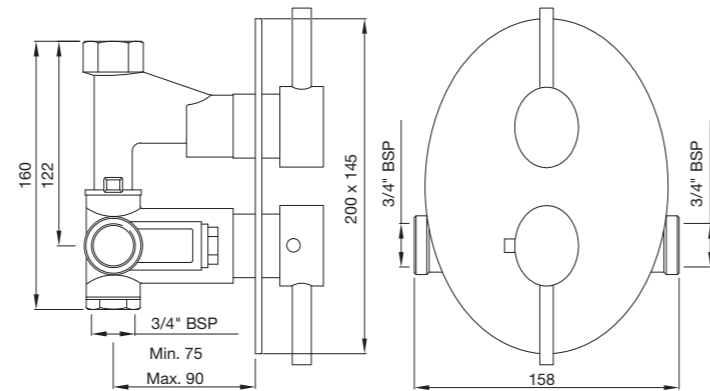

KAV-49651

Kavalier Concealed Shower Mixer with Thermostatic Control Cartridge