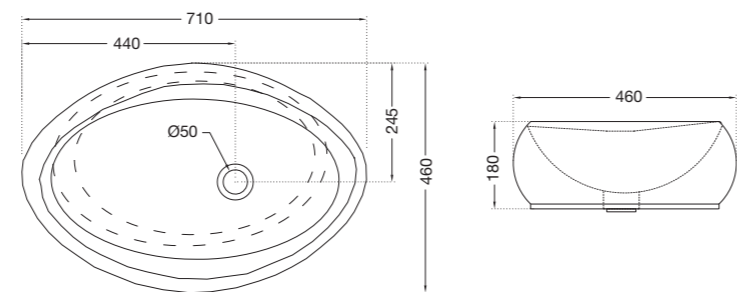

KAV-49037J

Joystick Bib Cock with Wall Flange
 flow rate: 10.95 l/min*

KAV-49041J

Joystick 2 Way Bib Cock with Wall Flange
 flow rate: 10.92 l/min*

KAVALIER J | Ceramics

Complex curves weave soft, organic forms that coordinate perfectly with the progressive design sensibility of Kavalier faucets too.

KAS-WHT-49931

Table Top Basin,
Size: 710 x 460 x 180mm

KAS-WHT-49901

Table Top Basin,
Size: 710 x 460 x 180 mm

KAS-WHT-49951

Wall Hung WC with UF soft close seat cover; Hinges , Accessories set,
Size: 410 x 550 x 370 mm