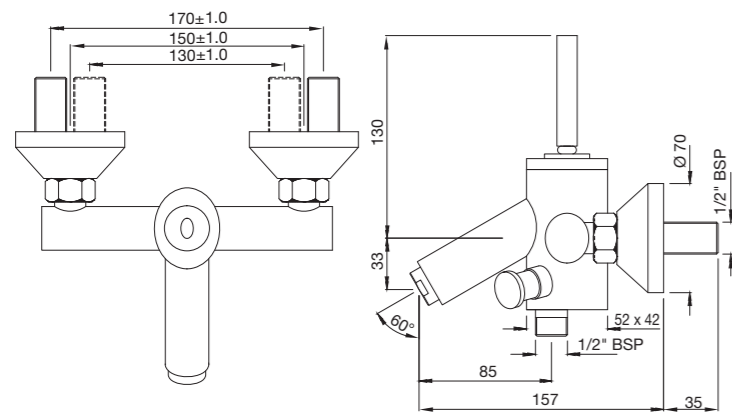

KAV-49009JB

Joystick Tall Boy with 180mm Extension Body, Fixed Spout & 600mm Long Braided Hoses
 flow rate: 12.89 l/min*

KAV-49233JN

Joystick Concealed Basin Mixer (Wall Mounted) with Spout (Composite One Piece Body)
 flow rate: 14.17 l/min*

KAV-49055J

Joystick Concealed Divertor for Bath & Shower Mixer with Button Assembly on Upper Side
 flow rate: 26.91 l/min*

KAV-49119J

Joystick Wall Mixer with Provision of Hand Shower but without Hand Shower
flow rate: 12.55 l/min*