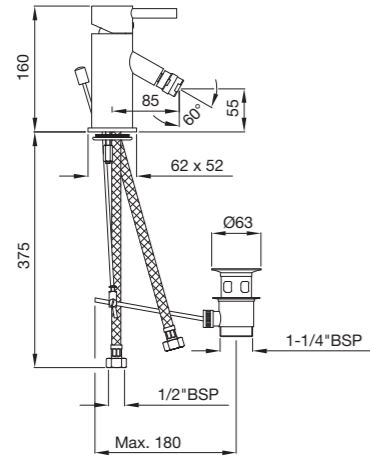

Also available

KAV-49051B

Single lever Basin Mixer with Popup waste system with 450mm Long Braided hoses

KAV-49009B

Single Lever Tall Boy Basin Mixer with 180mm Extension Body Fixed Spout without Popup waste system with 600 mm long Braided hoses
flow rate: 12.89 l/min*

KAV-49233N

Single Lever Concealed Basin Mixer (Wall Mounted) with Spout (Composite One Piece Body)

KAV-49065

Single Lever Concealed Divertor for Bath & Shower Mixer with Button Assembly on Upper Side
flow rate: 29.11 l/min*

KAV-49277

Single Lever 3-Hole Bath Tub Mounted Mixer with Hand Shower, Spout & Divertor

KAV-49213B

Single Lever 1-Hole Bidet Mixer with Popup Waste System with 375mm Long Braided Hoses
flow rate: 6.83 l/min*