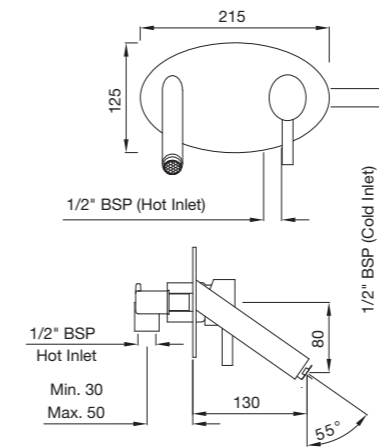

KAVALIER | Faucets

Sculpted lines, and a progressive design sensibility ensure that the Kavalier is shaped to make an impression.

KAV-49011B

Single lever Basin Mixer without Popup waste system with 450mm Long Braided hoses
flow rate: 12.64 l/min*

Also available

KAV-49051B

Single lever Basin Mixer with Popup waste system with 450mm Long Braided hoses

KAV-49009B

Single Lever Tall Boy Basin Mixer with 180mm Extension Body Fixed Spout without Popup waste system with 600 mm long Braided hoses
flow rate: 12.89 l/min*

KAV-49233N

Single Lever Concealed Basin Mixer (Wall Mounted) with Spout (Composite One Piece Body)

KAV-49065

Single Lever Concealed Divertor for Bath & Shower Mixer with Button Assembly on Upper Side
flow rate: 29.11 l/min*

KAV-49277

Single Lever 3-Hole Bath Tub Mounted Mixer with Hand Shower, Spout & Divertor

KAV-49213B

Single Lever 1-Hole Bidet Mixer with Popup Waste System with 375mm Long Braided Hoses
flow rate: 6.83 l/min*