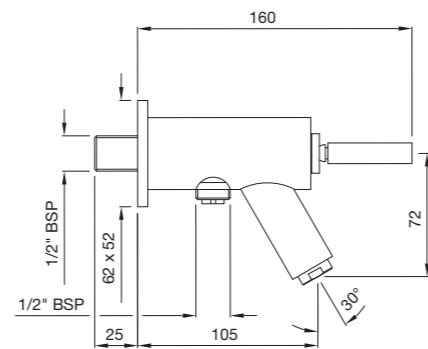

KAV-49277J

Joystick 3-Hole Bath Tub Mounted Mixer with
Hand Shower, Spout & Divertor

KAV-49001J

Joystick Pillar Cock
flow rate: 11.85 l/min*

KAV-49021J

Joystick Pillar Cock with 180mm Extension Body
flow rate: 12.18 l/min*

KAV-49037J

Joystick Bib Cock with Wall Flange
 flow rate: 10.95 l/min*

KAV-49041J

Joystick 2 Way Bib Cock with Wall Flange
 flow rate: 10.92 l/min*

KAVALIER J | Ceramics

Complex curves weave soft, organic forms that coordinate perfectly with the progressive design sensibility of Kavalier faucets too.

KAS-WHT-49931

Table Top Basin,
Size: 710 x 460 x 180mm

KAS-WHT-49901

Table Top Basin,
Size: 710 x 460 x 180 mm

KAS-WHT-49951

Wall Hung WC with UF soft close seat cover; Hinges , Accessories set,
Size: 410 x 550 x 370 mm