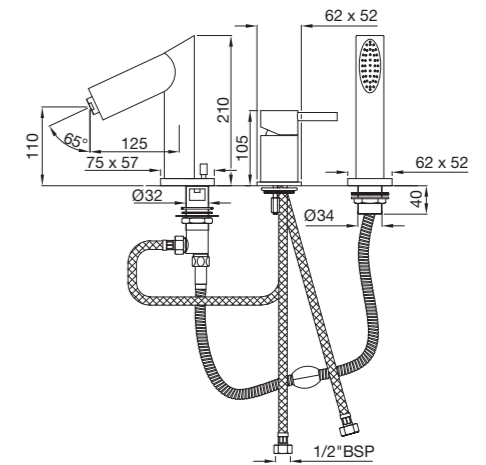

Also available

KAV-49051B

Single lever Basin Mixer with Popup waste system with 450mm Long Braided hoses

KAV-49009B

Single Lever Tall Boy Basin Mixer with 180mm Extension Body Fixed Spout without Popup waste system with 600 mm long Braided hoses
flow rate: 12.89 l/min*

KAV-49233N

Single Lever Concealed Basin Mixer (Wall Mounted) with Spout (Composite One Piece Body)

KAV-49065

Single Lever Concealed Divertor for Bath & Shower Mixer with Button Assembly on Upper Side
flow rate: 29.11 l/min*

KAV-49119

Single Lever Wall Mixer with provision for Hand Shower but without Hand Shower
flow rate: 12.55 l/min*

KAV-49651

Kavalier Concealed Shower Mixer with Thermostatic Control Cartridge

KAV-49671

Kavalier Concealed Bath & Shower Mixer with Thermostatic Control Cartridge

KAV-49277

Single Lever 3-Hole Bath Tub Mounted Mixer with Hand Shower, Spout & Divertor

KAV-49213B

Single Lever 1-Hole Bidet Mixer with Popup Waste System with 375mm Long Braided Hoses
flow rate: 6.83 l/min*