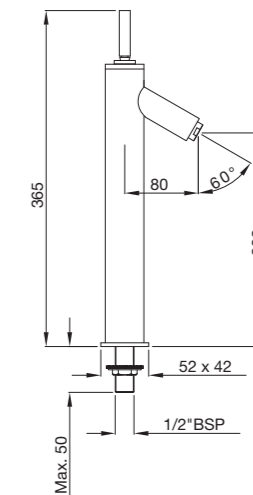

KAV-49055J

Joystick Concealed Divertor for Bath & Shower Mixer with Button Assembly on Upper Side
 flow rate: 26.91 l/min*

KAV-49119J

Joystick Wall Mixer with Provision of Hand Shower but without Hand Shower
flow rate: 12.55 l/min*

KAV-49277J

Joystick 3-Hole Bath Tub Mounted Mixer with
Hand Shower, Spout & Divertor

KAV-49001J

Joystick Pillar Cock
flow rate: 11.85 l/min*

KAV-49021J

Joystick Pillar Cock with 180mm Extension Body
flow rate: 12.18 l/min*

KAV-49037J

Joystick Bib Cock with Wall Flange
 flow rate: 10.95 l/min*

KAV-49041J

Joystick 2 Way Bib Cock with Wall Flange
 flow rate: 10.92 l/min*

KAVALIER J | Ceramics

Complex curves weave soft, organic forms that coordinate perfectly with the progressive design sensibility of Kavalier faucets too.

KAS-WHT-49931

Table Top Basin,
Size: 710 x 460 x 180mm

KAS-WHT-49901

Table Top Basin,
Size: 710 x 460 x 180 mm

KAS-WHT-49951

Wall Hung WC with UF soft close seat cover; Hinges , Accessories set,
Size: 410 x 550 x 370 mm