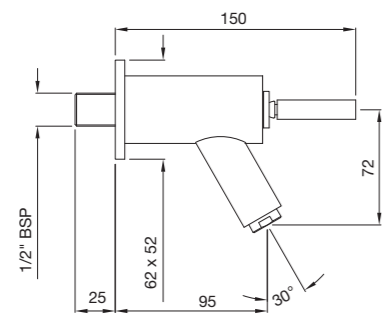

KAV-49277J

Joystick 3-Hole Bath Tub Mounted Mixer with
Hand Shower, Spout & Divertor

KAV-49001J

Joystick Pillar Cock
flow rate: 11.85 l/min*

KAV-49021J

Joystick Pillar Cock with 180mm Extension Body
flow rate: 12.18 l/min*

KAV-49037J

Joystick Bib Cock with Wall Flange
 flow rate: 10.95 l/min*

KAV-49041J

Joystick 2 Way Bib Cock with Wall Flange
 flow rate: 10.92 l/min*

KAVALIER J | Ceramics

Complex curves weave soft, organic forms that coordinate perfectly with the progressive design sensibility of Kavalier faucets too.

KAS-WHT-49931

Table Top Basin,
Size: 710 x 460 x 180mm

KAS-WHT-49901

Table Top Basin,
Size: 710 x 460 x 180 mm

KAS-WHT-49951

Wall Hung WC with UF soft close seat cover; Hinges , Accessories set,
Size: 410 x 550 x 370 mm