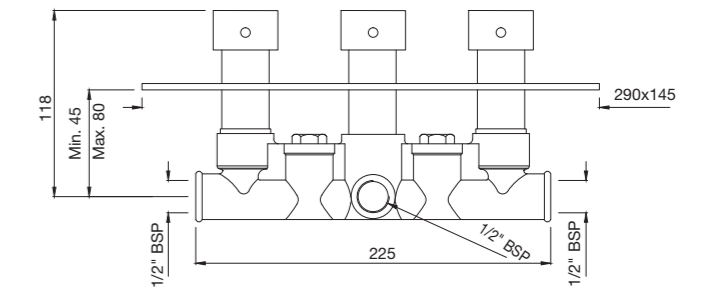

Also available

KAV-49051B

Single lever Basin Mixer with Popup waste system with 450mm Long Braided hoses

KAV-49009B

Single Lever Tall Boy Basin Mixer with 180mm Extension Body Fixed Spout without Popup waste system with 600 mm long Braided hoses
flow rate: 12.89 l/min*

KAV-49233N

Single Lever Concealed Basin Mixer (Wall Mounted) with Spout (Composite One Piece Body)

KAV-49065

Single Lever Concealed Divertor for Bath & Shower Mixer with Button Assembly on Upper Side
flow rate: 29.11 l/min*

KAV-49277

Single Lever 3-Hole Bath Tub Mounted Mixer with Hand Shower, Spout & Divertor

KAV-49213B

Single Lever 1-Hole Bidet Mixer with Popup Waste System with 375mm Long Braided Hoses
flow rate: 6.83 l/min*

KAV-49001

Pillar Cock with Base Flange
flow rate: 13.56 l/min*

KAV-49021

Pillar Cock with 200mm extension body and Base Flange
flow rate: 13.18 l/min*

KAV-49427

4 way Concealed Divertor Set with Hot & Cold Concealed Stop Cocks with built-in non return valve (Composite One Piece Body)