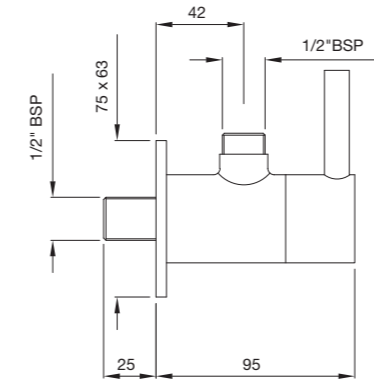

KAV-49037

Bib Cock with Wall Flange
flow rate: 14.22 l/min*

KAV-49041

2 Way Bib Cock with Wall Flange
flow rate: 14.23 l/min*

KAV-49053

Angular Stop Cock with Wall Flange
flow rate: 47.00 l/min*

KAV-49083 Concealed Stop Cock with Adjustable Wall Flange size 15mm
flow rate: 47.00 l/min*