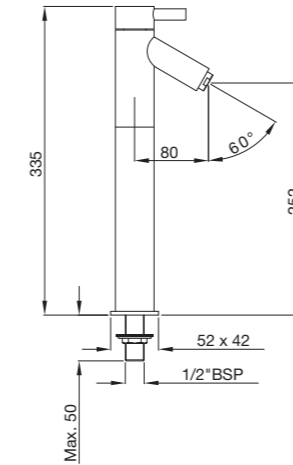

Also available

KAV-49051B

Single lever Basin Mixer with Popup waste system with 450mm Long Braided hoses

KAV-49009B

Single Lever Tall Boy Basin Mixer with 180mm Extension Body Fixed Spout without Popup waste system with 600 mm long Braided hoses
flow rate: 12.89 l/min*

KAV-49233N

Single Lever Concealed Basin Mixer (Wall Mounted) with Spout (Composite One Piece Body)

KAV-49065

Single Lever Concealed Divertor for Bath & Shower Mixer with Button Assembly on Upper Side
flow rate: 29.11 l/min*

KAV-49277

Single Lever 3-Hole Bath Tub Mounted Mixer with Hand Shower, Spout & Divertor

KAV-49213B

Single Lever 1-Hole Bidet Mixer with Popup Waste System with 375mm Long Braided Hoses
flow rate: 6.83 l/min*

KAV-49001

Pillar Cock with Base Flange
flow rate: 13.56 l/min*

KAV-49021

Pillar Cock with 200mm extension body and Base Flange
flow rate: 13.18 l/min*

KAV-49427

4 way Concealed Divertor Set with Hot & Cold Concealed Stop Cocks with built-in non return valve (Composite One Piece Body)