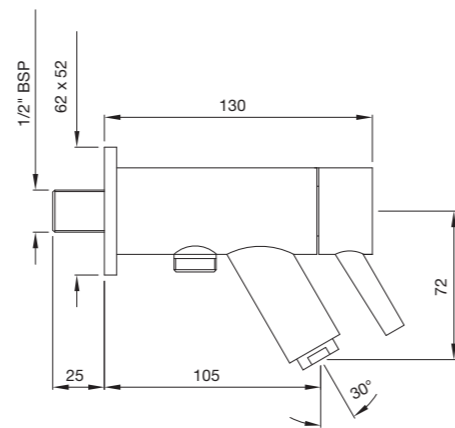

KAV-49277

Single Lever 3-Hole Bath Tub Mounted Mixer with Hand Shower, Spout & Divertor

KAV-49213B

Single Lever 1-Hole Bidet Mixer with Popup Waste System with 375mm Long Braided Hoses
flow rate: 6.83 l/min*

KAV-49001

Pillar Cock with Base Flange
flow rate: 13.56 l/min*

KAV-49021

Pillar Cock with 200mm extension body and Base Flange
flow rate: 13.18 l/min*

KAV-49427

4 way Concealed Divertor Set with Hot & Cold Concealed Stop Cocks with built-in non return valve (Composite One Piece Body)

KAV-49037

Bib Cock with Wall Flange
flow rate: 14.22 l/min*

KAV-49041

2 Way Bib Cock with Wall Flange
flow rate: 14.23 l/min*

KAV-49053

Angular Stop Cock with Wall Flange
flow rate: 47.00 l/min*

KAV-49083 Concealed Stop Cock with Adjustable Wall Flange size 15mm
flow rate: 47.00 l/min*

KAS-WHT-49931

Table Top Basin,
Size: 710 x 460 x 180mm

KAS-WHT-49901

Table Top Basin,
Size: 710 x 460 x 180 mm

KAS-WHT-49951

Wall Hung WC with UF soft close seat cover; Hinges , Accessories set,
Size: 410 x 550 x 370 mm