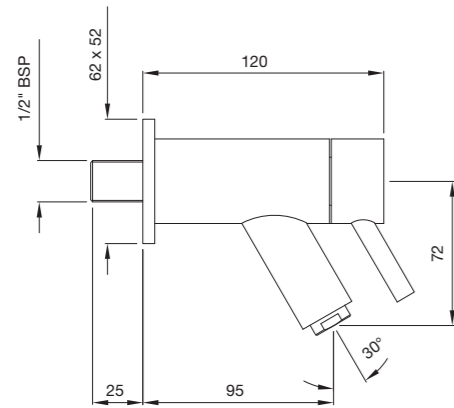

KAV-49277

Single Lever 3-Hole Bath Tub Mounted Mixer with Hand Shower, Spout & Divertor

KAV-49213B

Single Lever 1-Hole Bidet Mixer with Popup Waste System with 375mm Long Braided Hoses
flow rate: 6.83 l/min*

KAV-49001

Pillar Cock with Base Flange
flow rate: 13.56 l/min*

KAV-49021

Pillar Cock with 200mm extension body and Base Flange
flow rate: 13.18 l/min*

KAV-49427

4 way Concealed Divertor Set with Hot & Cold Concealed Stop Cocks with built-in non return valve (Composite One Piece Body)

KAV-49037

Bib Cock with Wall Flange
flow rate: 14.22 l/min*

KAV-49041

2 Way Bib Cock with Wall Flange
flow rate: 14.23 l/min*

KAV-49053

Angular Stop Cock with Wall Flange
flow rate: 47.00 l/min*

KAV-49083 Concealed Stop Cock with Adjustable Wall Flange size 15mm
flow rate: 47.00 l/min*

KAS-WHT-49931

Table Top Basin,
Size: 710 x 460 x 180mm

KAS-WHT-49901

Table Top Basin,
Size: 710 x 460 x 180 mm

KAS-WHT-49951

Wall Hung WC with UF soft close seat cover; Hinges , Accessories set,
Size: 410 x 550 x 370 mm