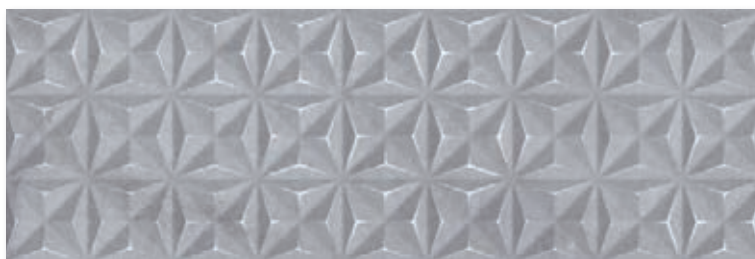

Dolina Gris
R.023

TEXTURED SURFACE