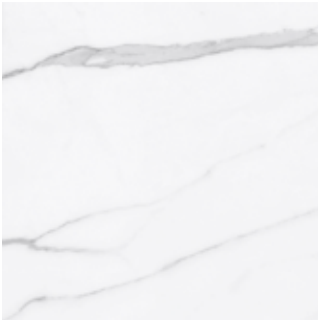

KENDAL GLOSSY

60x60 / 24"x24" - 60,5x60,5 / 24"x24"

60x120 / 24"x48"

TERMAL SERAMIK

60x120 cm.

KENDAL GLOSSY (FULL LAPPATO) (RECTIFIED) Bianco

60x60 cm.

KENDAL GLOSSY (HIGH GLOSSY) (RECTIFIED) Bianco

60x60 cm.

KENDAL GLOSSY (FULL LAPPATO) (RECTIFIED) Bianco

60,5x60,5 cm.

KENDAL GLOSSY (HIGH GLOSSY) (RECTIFIED) Bianco