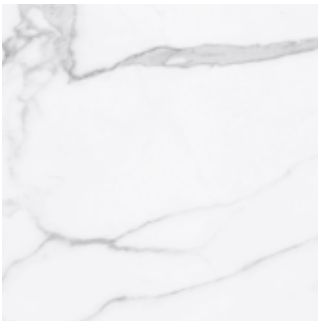

KENDAL GLOSSY

60x60 / 24"x24" - 60,5x60,5 / 24"x24"

60x120 / 24"x48"

TERMAL SERAMIK

60x120 cm.

KENDAL GLOSSY (FULL LAPPATO) (RECTIFIED) Bianco

60x60 cm.

KENDAL GLOSSY (HIGH GLOSSY) (RECTIFIED) Bianco

60x60 cm.

KENDAL GLOSSY (FULL LAPPATO) (RECTIFIED) Bianco

60,5x60,5 cm.

KENDAL GLOSSY (HIGH GLOSSY) (RECTIFIED) Bianco