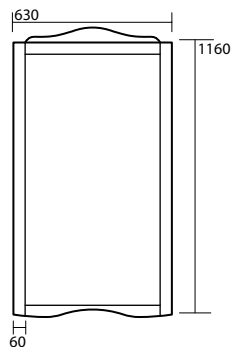

7364 Specchio 100x100 cornice in abete lamellare
Mirror 100x100 fir-tree frame

7365 Specchio 70x100 cornice in abete lamellare
Mirror 70x100 fir-tree frame