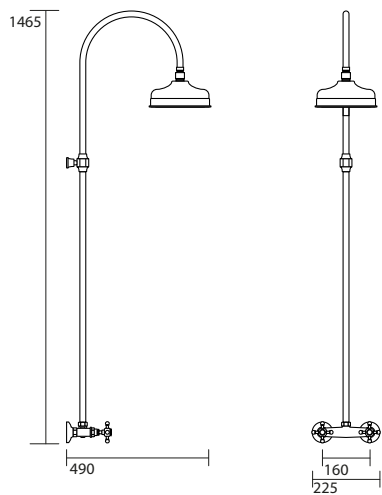

7397k Gruppo doccia esterno con colonna doccia
e soffione Ø 20
Visible shower group with shower head