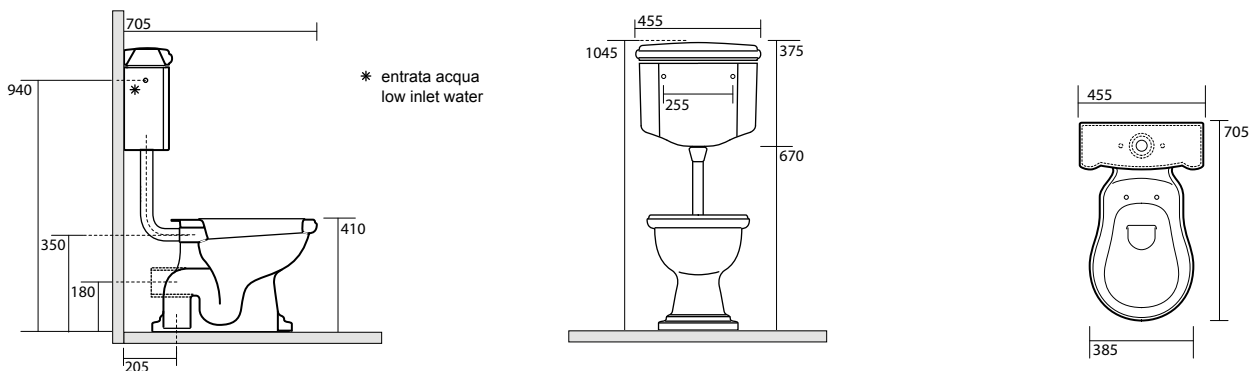

1010 Vaso scarico suolo "S"

Wc pan floor outlet

1011 Vaso scarico parete "P"

Wc pan wall outlet

1082 Cassetta Zaino

Low level cistern