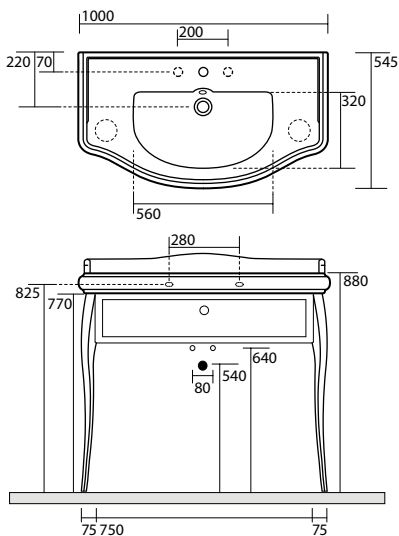

7363 Mobile cassetto laccato nero lucido/bianco lucido
per lavabo 100
Bright-black or white draw unit
for washbasin 100 laquer finish