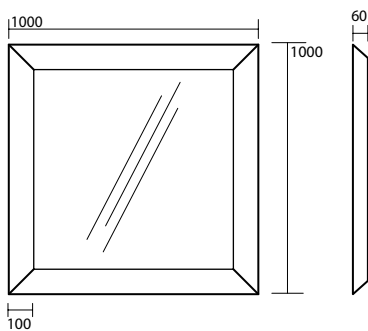

7366 Specchio 70x180 cornice in abete lamellare
Mirror 70x180 fir-tree frame

7364 Specchio 100x100 cornice in abete lamellare
Mirror 100x100 fir-tree frame