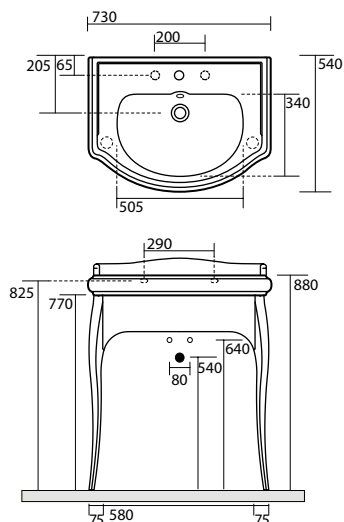

7362 Mobile laccato nero lucido//bianco lucido
per lavabo 73

Bright-black or white unit for washbasin 73
laquer finish