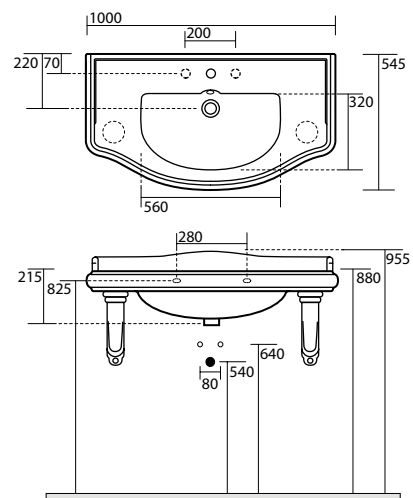

1050 consolle 100 monoforo (tre fori a richiesta)
One hole console 100 (three holes on demand)
1079 Supporto in ceramica completo di staffe
Ceramic support w/metal bracket