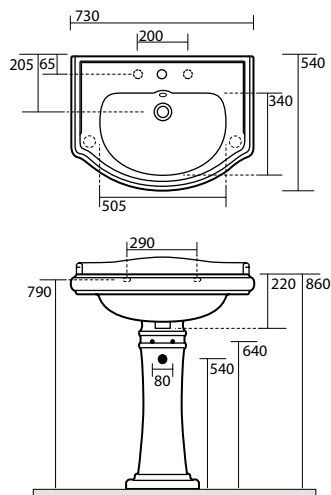

1047 Lavabo 73 monoforo (tre fori a richiesta)
One hole washbasin 73 (three holes on demand)

1070 Colonna Pedestal