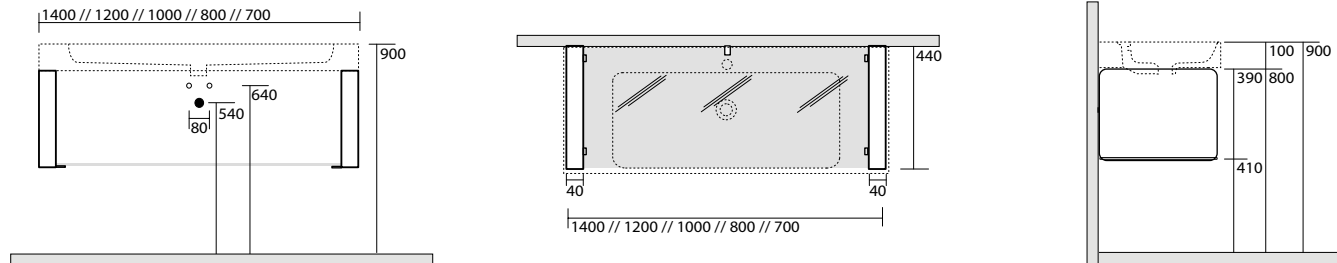

9128k1 Struttura sospesa in ottone cromato per lavabo cm 140x45 e lavabo cm 140x45 doppia vasca
Wall hung brass unit chrome finish for washbasin cm 140x45 and double basin 140x45

9127K1 Struttura sospesa in ottone cromato per lavabo cm 120x45
Wall hung brass unit chrome finish for washbasin cm 120x45

9153K1 Struttura sospesa in ottone cromato per lavabo cm 100x45
Wall hung brass unit chrome finish for washbasin cm 100x45

9126K1 Struttura sospesa in ottone cromato per lavabo cm 80x45
Wall hung brass unit chrome finish for washbasin cm 80x45

9125K1 Struttura sospesa in ottone cromato per lavabo cm 70x45
Wall hung brass unit chrome finish for washbasin cm 70x45