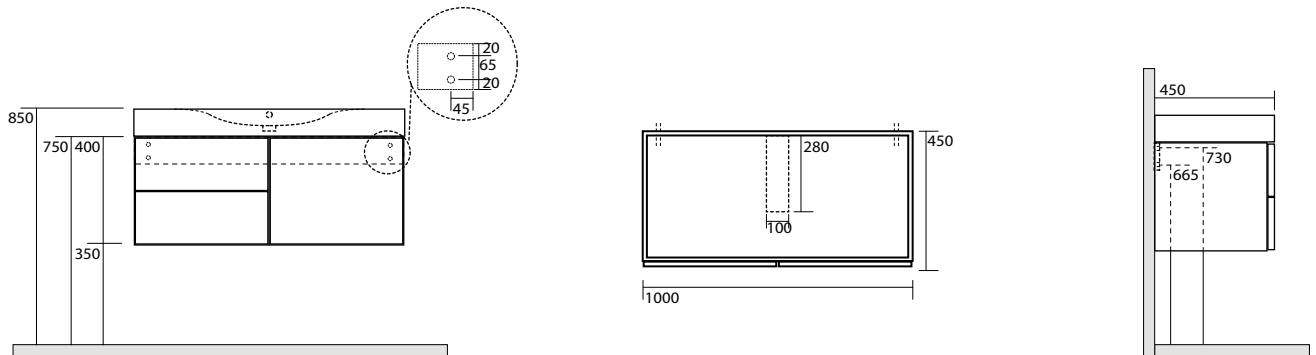

PIANI IN CERAMICA . CERAMIC COUNTERS

52 cm

32 cm

22 cm

12 cm

BIANCO
WHITE

BIANCO MATT
MATT WHITE

NERO LUCIDO
GLOSSY BLACK