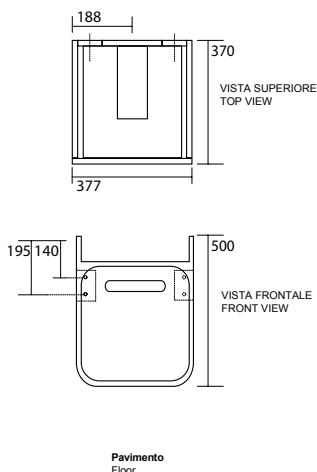

3412 "INKA" lavabo semincasso 40x40x35,5 monoforo
 "INKA" one hole semi recessed washbasin 40x40x35,5

3411 "INKA" lavabo semincasso 60x40x35,5 monoforo
 "INKA" one hole semi recessed washbasin 60x40x35,5

INKA Piano in ceramica -- INKA Ceramic counter

9110 Mobile "INKA 40" sospeso
 "INKA 40" wall-mounted cabinet

91101 "INKA" mobile sospeso 120 cm versione lavabo sinistro
 "INKA" wall mounted cabinet 120 left hand basin
91102 "INKA" mobile sospeso 120 cm versione lavabo centrale
 "INKA" wall mounted cabinet 120 central basin