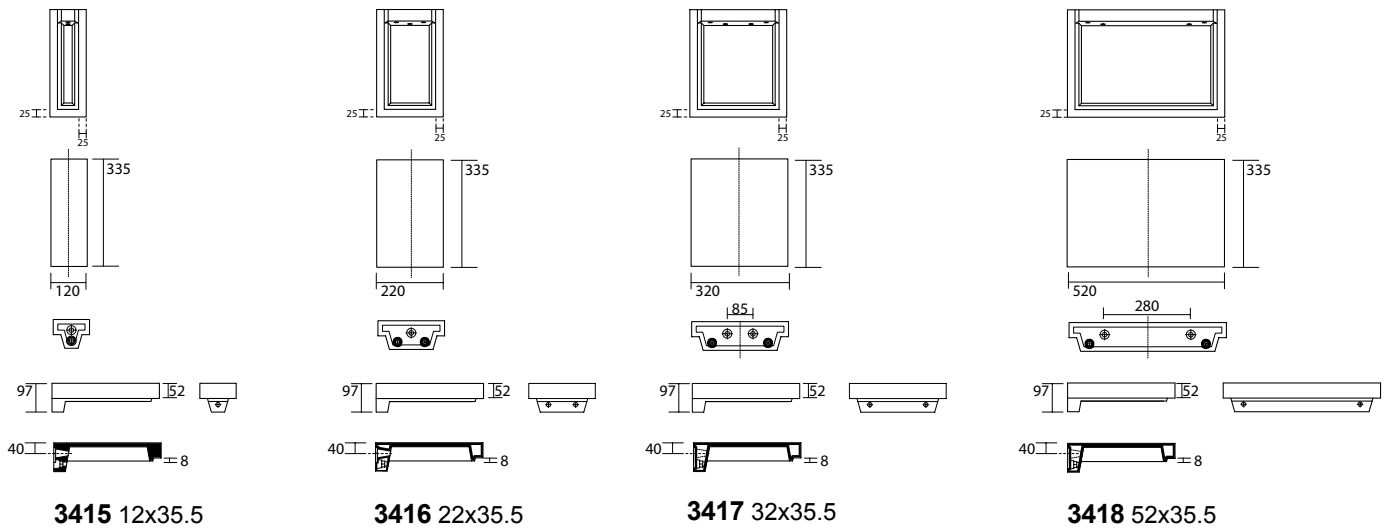

INKA Piano in ceramica -- INKA Ceramic counter