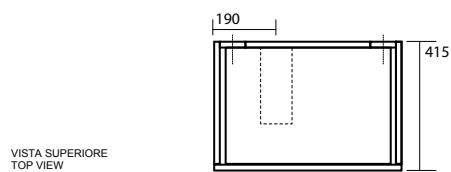

9107 Mobile sospeso "BUDDY 60"
laccato bianco lucido
"BUDDY 60" wall-mounted cabinet
bright-white lacquer finish