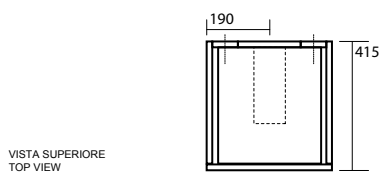

9106 Mobile sospeso "BUDDY 40"
laccato bianco lucido
"BUDDY 40" wall-mounted cabinet
bright-white lacquer finish