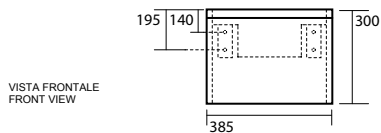

9106 Mobile sospeso "BUDDY 40"
laccato bianco lucido
"BUDDY 40" wall-mounted cabinet
bright-white lacquer finish