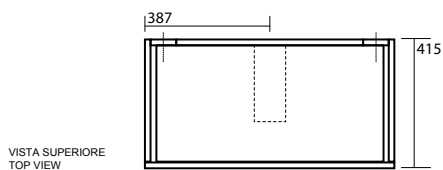

9108 Mobile sospeso "BUDDY 80"
laccato bianco lucido
"BUDDY 80" wall-mounted cabinet
bright-white lacquer finish