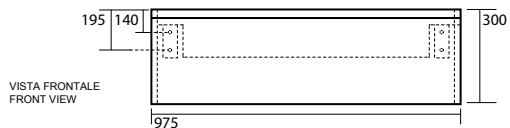

9109 Mobile sospeso "BUDDY 100"
doppia vasca laccato bianco lucido
"BUDDY 100" wall-mounted cabinet
bright-white lacquer finish for item 3404