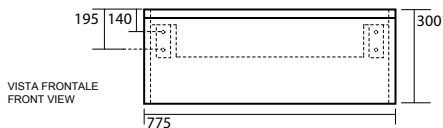

9108 Mobile sospeso "BUDDY 80"
laccato bianco lucido
"BUDDY 80" wall-mounted cabinet
bright-white lacquer finish