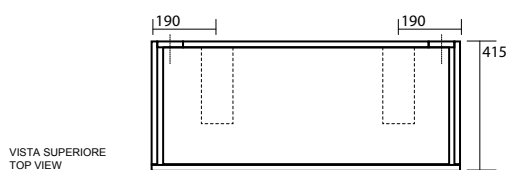

9109 Mobile sospeso "BUDDY 100"
doppia vasca laccato bianco lucido
"BUDDY 100" wall-mounted cabinet
bright-white lacquer finish for item 3404