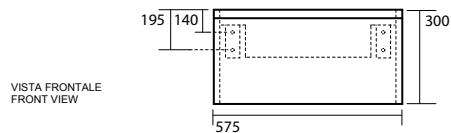

9107 Mobile sospeso "BUDDY 60"
laccato bianco lucido
"BUDDY 60" wall-mounted cabinet
bright-white lacquer finish