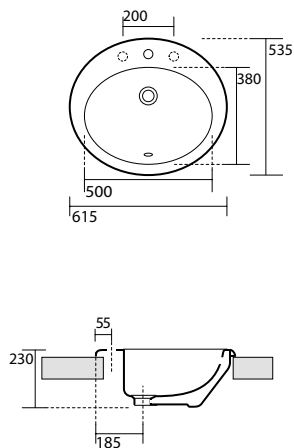

7733 "DIAMANTE" Lavabo sottopiano
"DIAMANTE" undercounter basin

0230 "SLIM" Lavabo sottopiano cm 90
"SLIM" undercounter basin cm 90

0225 "SLIM" Lavabo sottopiano cm 75
"SLIM" undercounter basin cm 75

0229 "SLIM" Lavabo sottopiano cm 50
"SLIM" undercounter basin cm 50