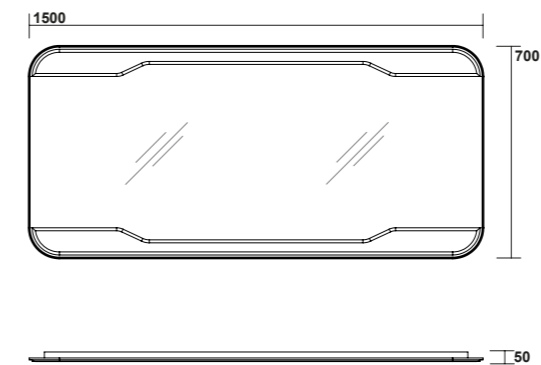

9193 Mobile sospeso per lavabo da 80 con 1 cassetto e 1 anta a ribalta in legno laccato
Laquered wood wall hung cabinet for washbasin 80 cm w/1 drawer and 1 drop front door

7405 Specchio cm 150x70 filo lucido con interruttore luce
Mirror cm 150x70 w/out frame w/switch