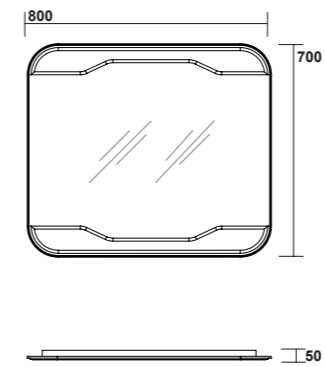

7405 Specchio cm 150x70 filo lucido con interruttore luce
Mirror cm 150x70 w/out frame w/switch