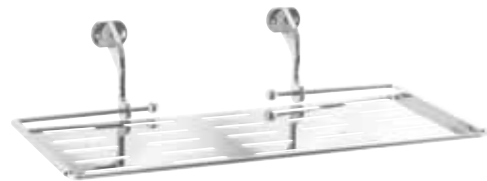

7426
PORTASCIUGAMANI CON
GRIGLIA
Towel rack