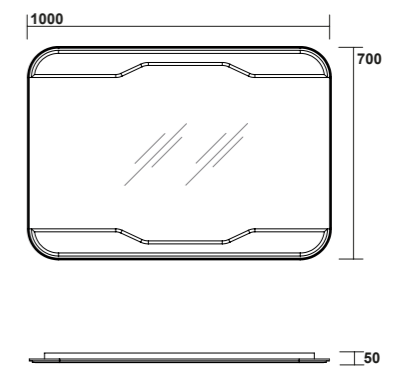

NOCE
Walnut