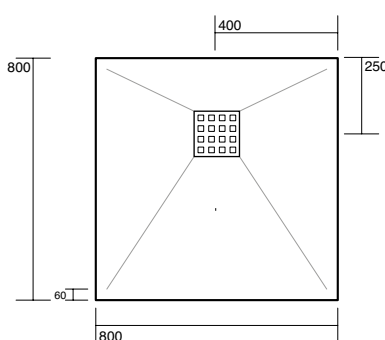

The shower trays can be installed in out of square corners.

The trays can be cut by using the appropriate cutting tool. The slope permits excellent draining and with a total height of 25 mm the shower tray may be installed normally on the bathroom floor or sunk in level with the flooring. The shower tray comes complete with siphon and stainless steel drain cover.

# H 2.5 Piatti doccia marmoresina / marble-resin shower trays

Descrizione  
Description

Dimensioni cm  
Dimensions cm

Codice  
Code

Piatto doccia in MARMORESINA completo di piletta.  
Marble-resin shower tray whit drain pipe.

80 x 80 x h 2,5  
90 x 90 x h 2,5

7030  
7031

Piatto doccia in MARMORESINA completo di piletta.  
Marble-resin shower tray whit drain pipe.

72 x 90 x h 2,5  
70 x 100 x h 2,5  
70 x 120 x h 2,5  
70 x 140 x h 2,5  
70 x 160 x h 2,5  
70 x 170 x h 2,5  
70 x 180 x h 2,5  
80 x 100 x h 2,5  
80 x 120 x h 2,5  
80 x 140 x h 2,5  
80 x 160 x h 2,5  
80 x 170 x h 2,5  
80 x 180 x h 2,5

**80x80 90x90**