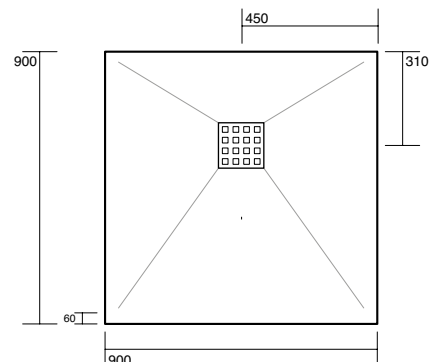

The shower trays can be installed in out of square corners.

The trays can be cut by using the appropriate cutting tool. The slope permits excellent draining and with a total height of 25 mm the shower tray may be installed normally on the bathroom floor or sunk in level with the flooring. The shower tray comes complete with siphon and stainless steel drain cover.

# H 2.5 Piatti doccia marmoresina / marble-resin shower trays

Descrizione  
Description

Dimensioni cm  
Dimensions cm

Codice  
Code

Piatto doccia in MARMORESINA completo di piletta.  
Marble-resin shower tray whit drain pipe.

80 x 80 x h 2,5  
90 x 90 x h 2,5

7030  
7031

Piatto doccia in MARMORESINA completo di piletta.  
Marble-resin shower tray whit drain pipe.

72 x 90 x h 2,5  
70 x 100 x h 2,5  
70 x 120 x h 2,5  
70 x 140 x h 2,5  
70 x 160 x h 2,5  
70 x 170 x h 2,5  
70 x 180 x h 2,5  
80 x 100 x h 2,5  
80 x 120 x h 2,5  
80 x 140 x h 2,5  
80 x 160 x h 2,5  
80 x 170 x h 2,5  
80 x 180 x h 2,5

**80x80 90x90**