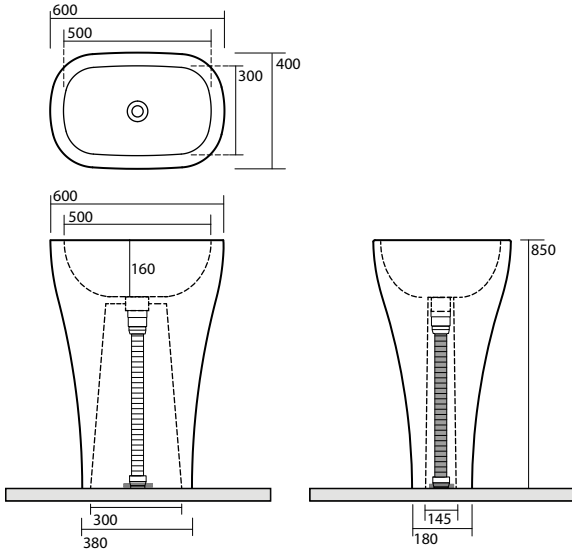

3750 | vasca
bath-tub

3750 | vasca
bath-tub

3751 | ripiano in legno naturale
natural wood bath shelf

3742 | lavabo freestanding
freestanding washbasin

3740 Lavabo 70x52 sospeso monoforo
one hole wall hung washbasin 70x52

3741 Lavabo monolitico 60 cm monoforo completo di fissaggio
one hole monolithic 60 washbasin fixing screws included

3742 Lavabo free standing 60 cm completo di fissaggio
sifone e tubo flessibile di scarico
One hole free-standing washbasin 60 cm siphon and flexible
waste pipe included