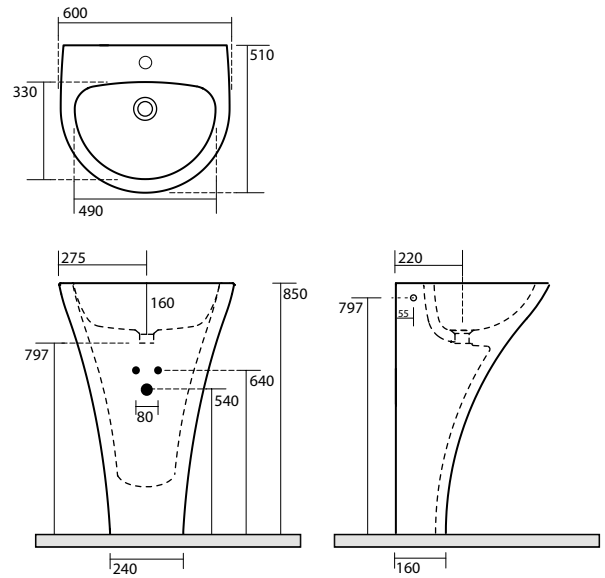

7530 Piletta con troppo pieno
Drive plug w-overflow