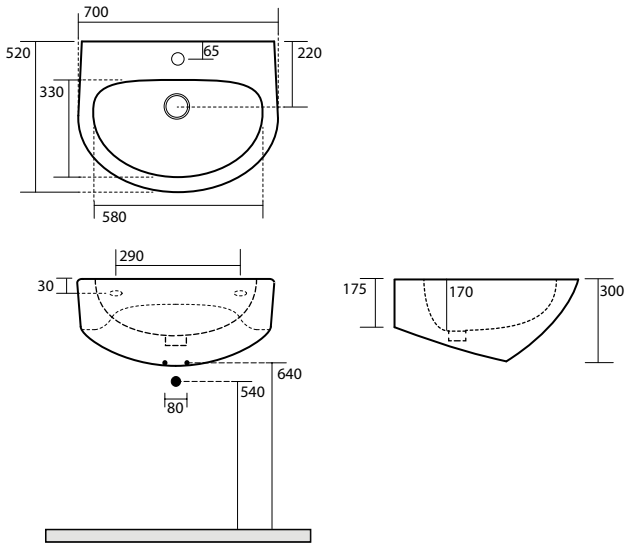

3750 | vasca
bath-tub

3750 | vasca
bath-tub

3751 | ripiano in legno naturale
natural wood bath shelf

3742 | lavabo freestanding
freestanding washbasin

3740 Lavabo 70x52 sospeso monoforo
one hole wall hung washbasin 70x52