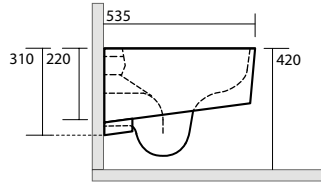

4215 "No Rim" Vaso sospeso completo di protezione acustica e antiurto
"No Rim" Wall hung wc, sound and shock proof plate included