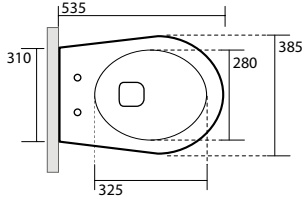

4215 "No Rim" Vaso sospeso completo di protezione acustica e antiurto
"No Rim" Wall hung wc, sound and shock proof plate included