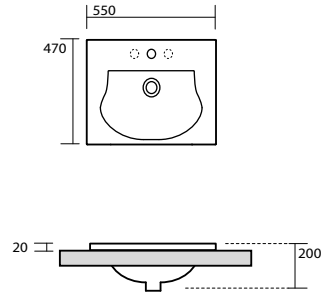

9172 Mobile pannello in legno 140x195x17 con estraibile e struttura di fissaggio per lavabo
Wooden unit 140x195x17 w/hidden shelves and metal brackets for wasbasin