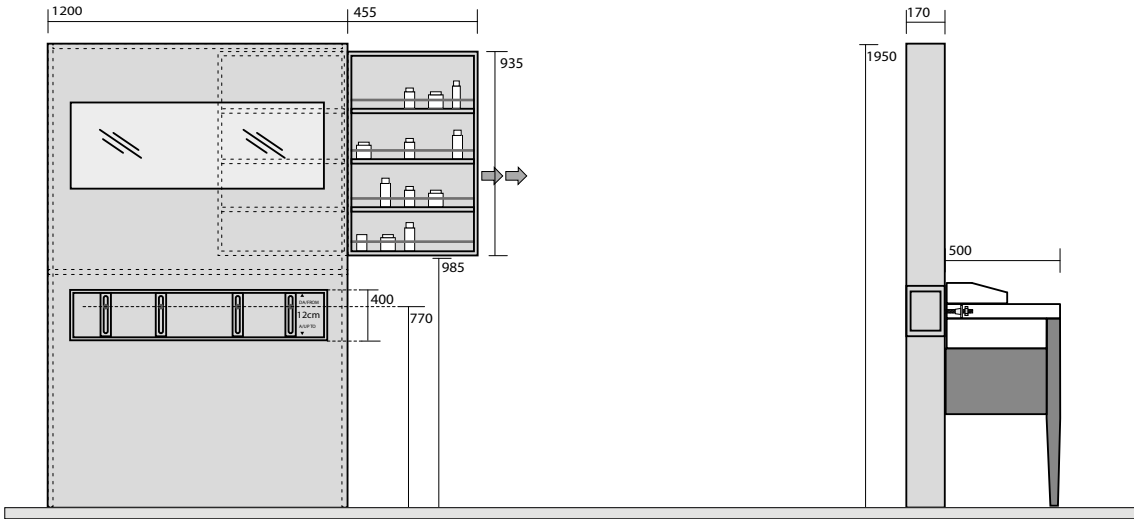

9172 Mobile pannello in legno 140x195x17 con estraibile e struttura di fissaggio per lavabo
Wooden unit 140x195x17 w/hidden shelves and metal brackets for wasbasin