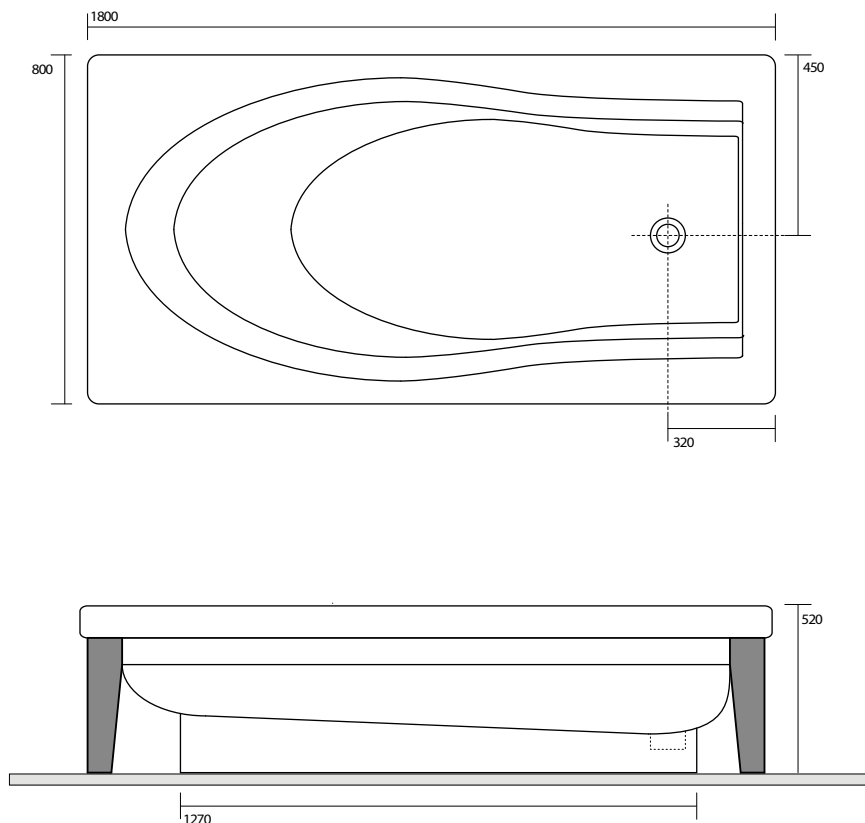

3950 Vasca Bentley 180x80x52
Bath-tub 180x80x52