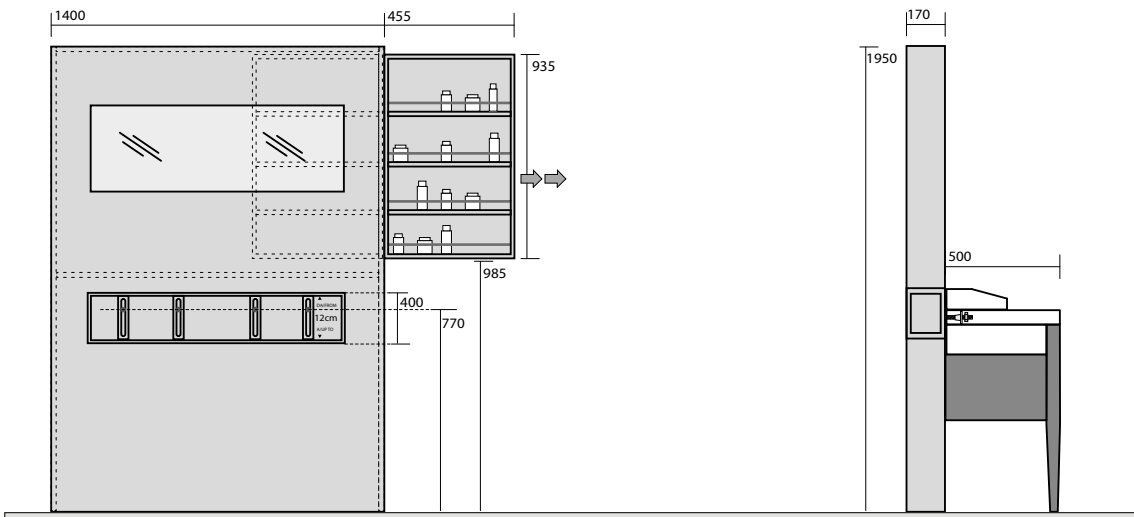

9172 Mobile pannello in legno 140x195x17 con estraibile e struttura di fissaggio per lavabo
Wooden unit 140x195x17 w/hidden shelves and metal brackets for wasbasin