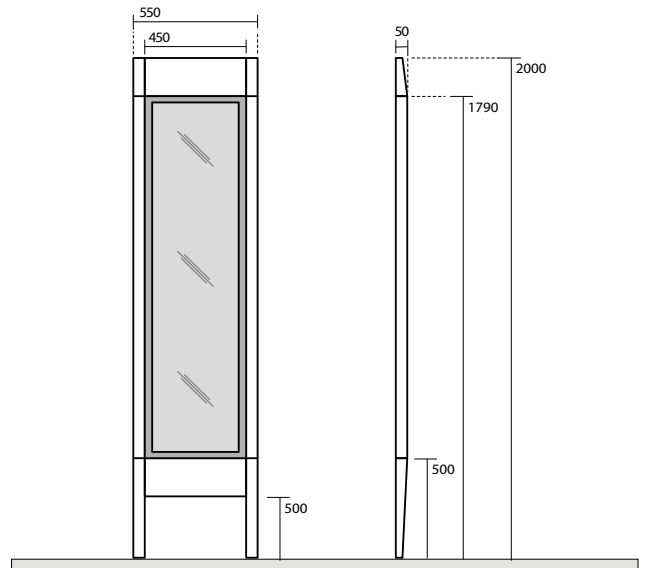

9182 Specchio a terra 55x200x5 cornice legno
Floor standing mirror 55x200x5 w/wooden frame