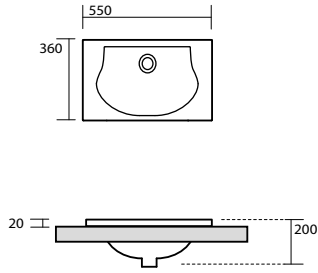

9172 Mobile pannello in legno 140x195x17 con estraibile e struttura di fissaggio per lavabo
Wooden unit 140x195x17 w/hidden shelves and metal brackets for wasbasin