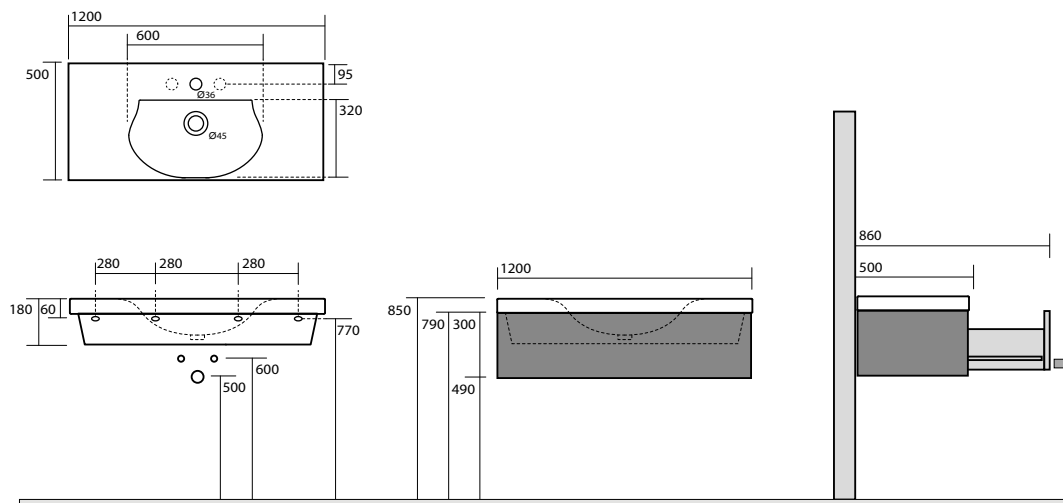

3940 Lavabo incasso 55x36xH.2 (4 lati smaltati)
Inset basin 55x36xH.2 (4 glazed sides)

3942 Lavabo incasso monoforo 55x47xH.2
(3 fori a richiesta) (4 lati smaltati)
One hole inset basin 55x47xH.2
(3 holes on demand) (4 glazed sides)

3938 Lavabo 120x50 monoforo (3 fori a richiesta) per mobile sospeso

One hole washbasin 120x50 (3 holes on demand) for cabinet

9176 Mobile sospeso in legno 120x50X30 per lavabo sospeso

Wooden draw unit for washbasin 120x50X30