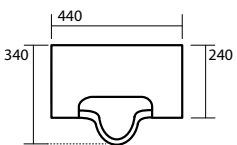

art. 900102

art. 900104

art. 7619

art. 7539

4130 Orinatoio sospeso completo di sifone e fissaggi
Wall hung urinal with siphon and fixing screws included

4116 Vaso unico "prolungato"
 BTW wc pan "prolungato"
4180 Cassetta alta
 High level cistern