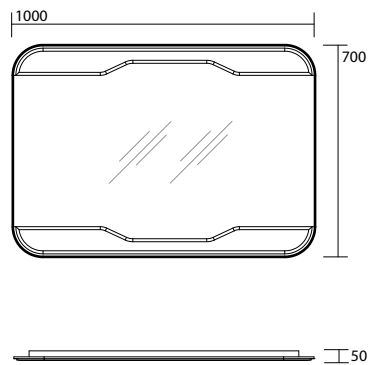

7405 Specchio cm 150x70 filo lucido
con interruttore luce
Mirror cm 150x70 w/out frame w/switch