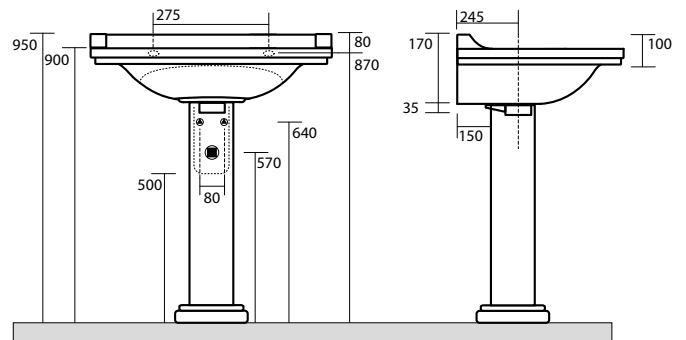

4170 Colonna
Pedestal