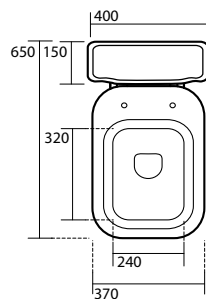

art. 900102

art. 900104

art. 7619

art. 7539

4130 Orinatoio sospeso completo di sifone e fissaggi
Wall hung urinal with siphon and fixing screws included

4116 Vaso unico "prolungato"
 BTW wc pan "prolungato"
4180 Cassetta alta
 High level cistern