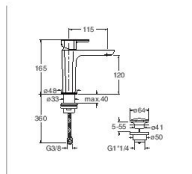

51 cromo #CR15920C00

KG 210 REGULAR

51 cromo #CR15922C00