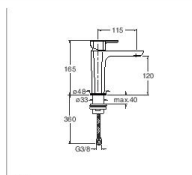

51 cromo #CR15922C00

KG 910 REGULAR

51 cromo #CR15920C00