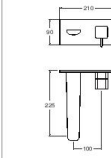

51 cromato

KG 958 LARGE

ICR1591AP00

51 cromato

King

KG 320