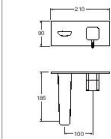

King

KG 956 REGULAR

new

ICR1591AP00

51 cromato

KG 258 LARGE