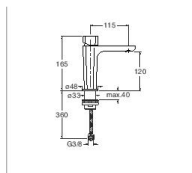

51 cromo #CR15922C00

KG 920 REGULAR

51 cromo #CR15920C00