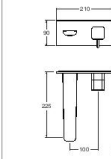

King

KG 956 REGULAR

new

ICR1591AP00

51 cromato

KG 258 LARGE

51 cromato

KG 958 LARGE

ICR1591AP00

51 cromato

King

KG 320

51 cromato

ICR15922C00

KG 370

51 cromato

ICR15922C00

KG 310

51 cromato

ICR15922C00

KG 360

51 cromato

ICR15922C00

201