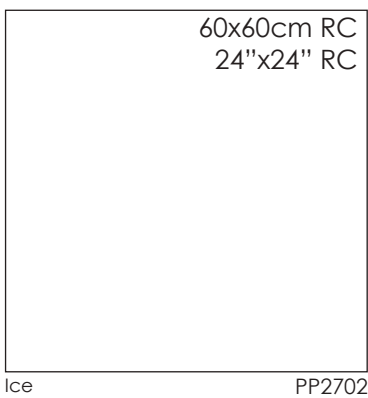

KINSALE ICE
60x90cm RC 20mm

KINSALE 20^{thick}

ICE

KINSALE ICE
60x60cm RC 20mm

KINSALE 20^{thick}

ICE

KINSALE ICE
60x90cm RC 20mm

KINSALE 20^{thick}