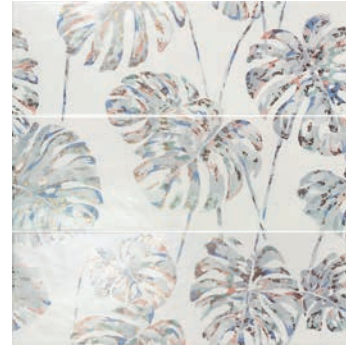

DECOR KLEN I BLUE  
25X75 / 10"X30" K71/P

DECOR CONSTELLATION COCONUT MILK  
25X75 / 10"X30" K71/P

DECOR KLEN II GREY  
25X75 / 10"X30" K71/P

DECOR KLEN II PALLADIUM  
25X75 / 10"X30" K71/P

DECOR KLEN II TERRACOTA  
25X75 / 10"X30" K71/P

DECOR KLEN II BLUE  
25X75 / 10"X30" K71/P

DECOR SET (3) MAY COCONUT MILK  
25X75 / 10"X30" K71/P

**P M** KLEN PEARL  
60X60 / 24"X24" J27/M

**P M** KLEN GREY  
60X60 / 24"X24" J27/M

**P M** KLEN PEARL  
30X60 / 12"X24" J27/M